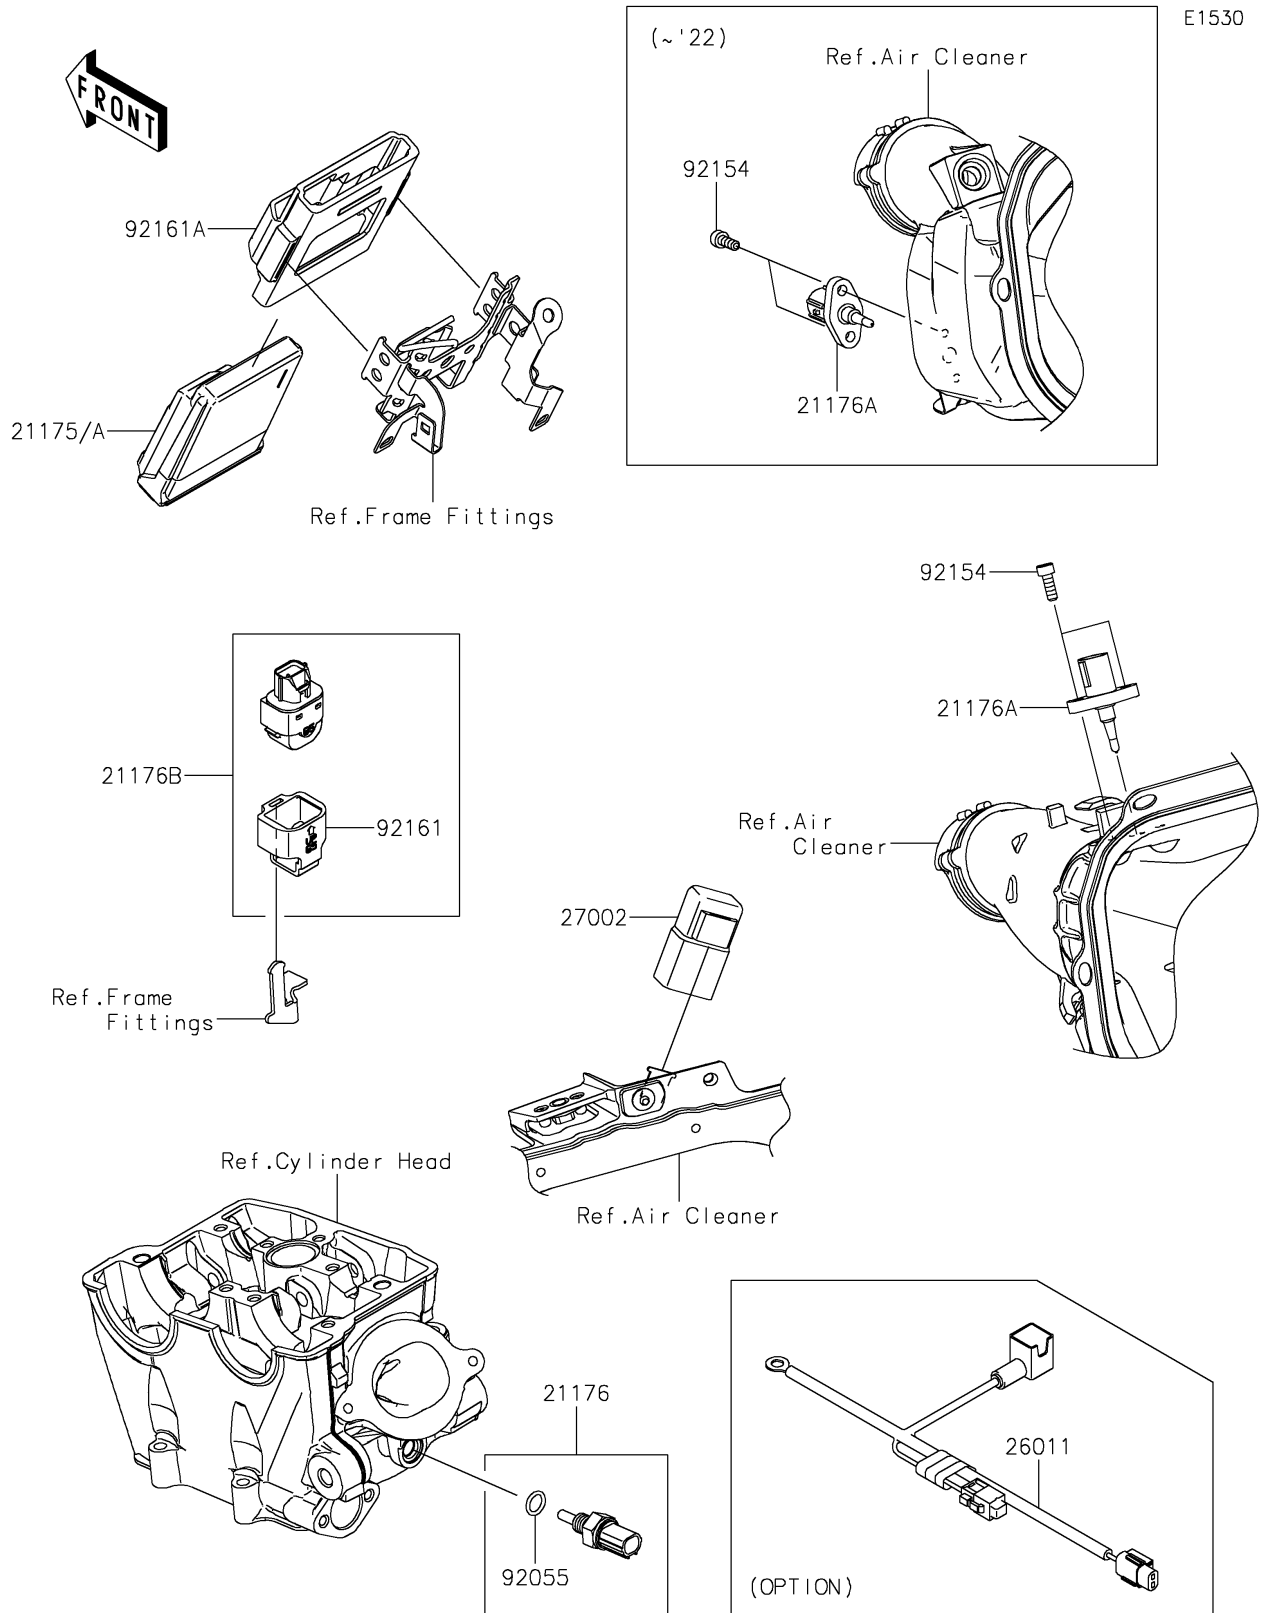

2022 KX™ 250X

PARTS DIAGRAM

Fuel Injection