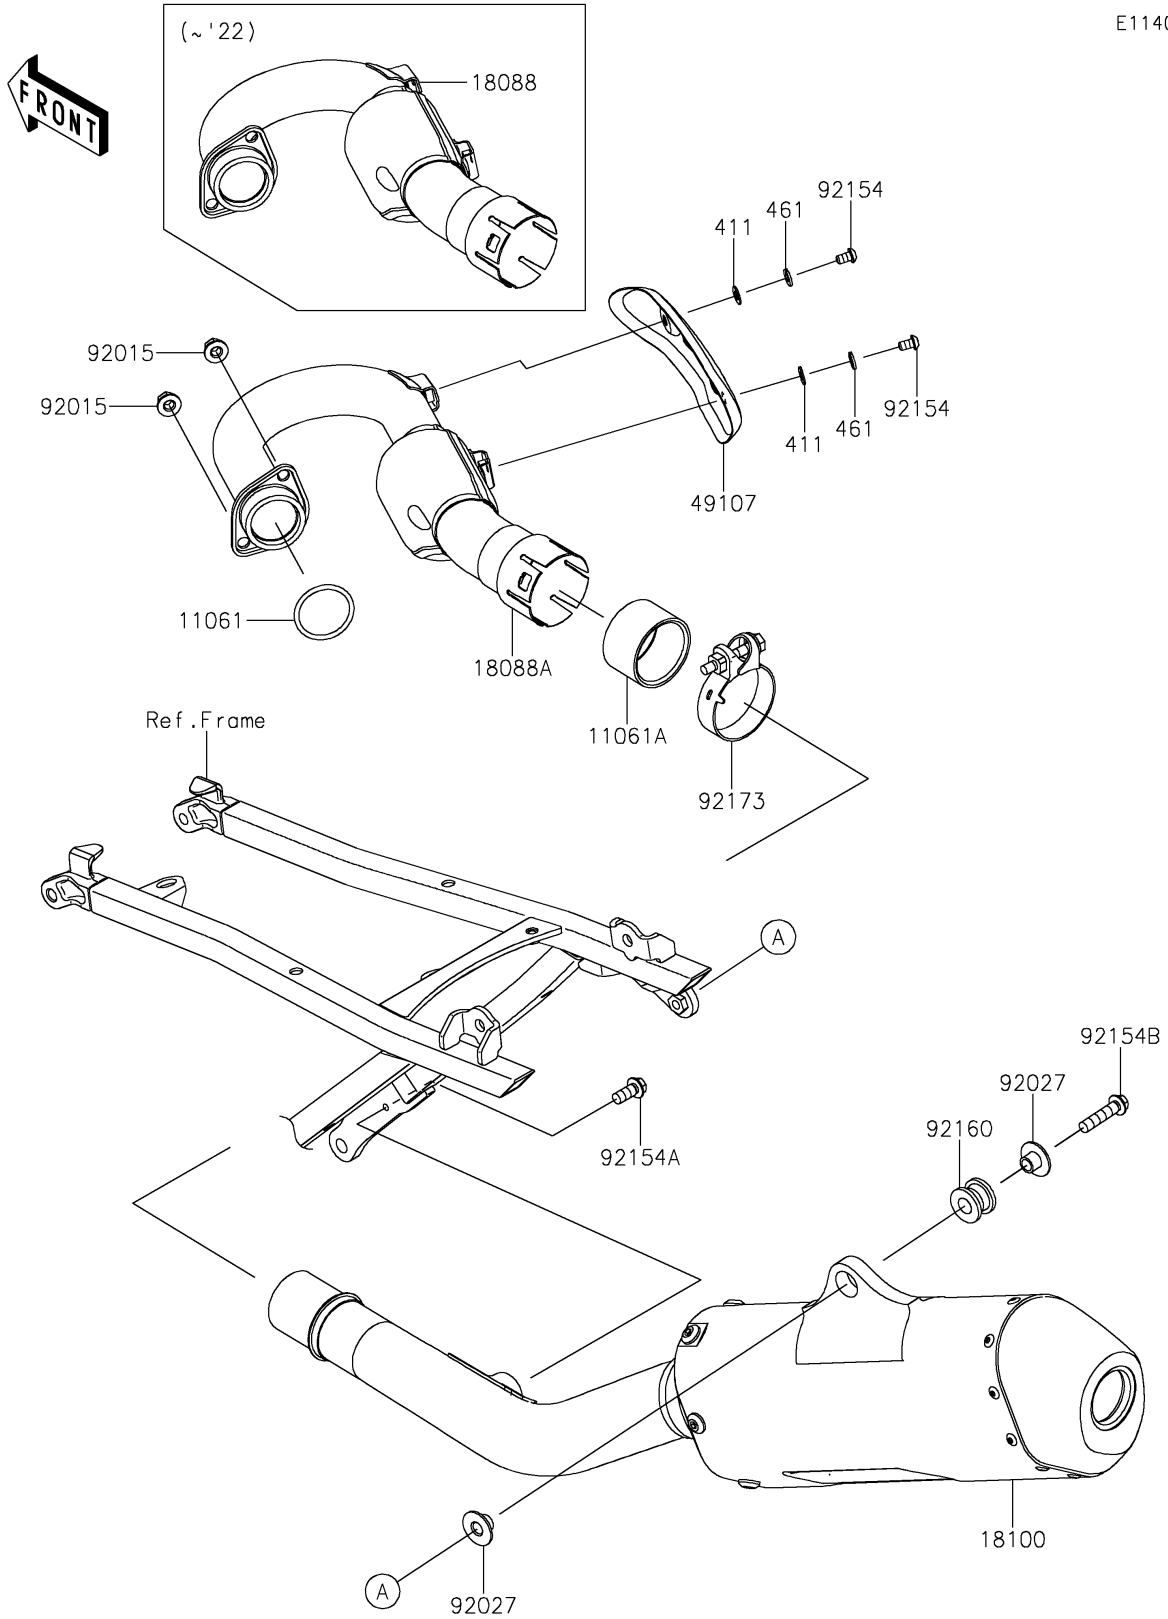

2023 KX™ 250X

PARTS DIAGRAM

Muffler(s)

2023 KX™ 250X

PARTS LIST

Muffler(s)

ITEM NAME	PART NUMBER	QUANTITY
GASKET,EX PIPE (Ref # 11061)	11061-0027	1
GASKET,CONNECTING (Ref # 11061A)	11061-0434	1
PIPE-EXHAUST (Ref # 18088)	18088-1610	1
PIPE-EXHAUST (Ref # 18088A)	18088-1682	1
BODY-ASSY-MUFFLER (Ref # 18100)	18100-0611	1
COVER-EXHAUST PIPE (Ref # 49107)	49107-0799	1
NUT,8MM (Ref # 92015)	92015-1402	2
COLLAR,FLANGED,8.8X10.6 (Ref # 92027)	92027-1653	2
BOLT,TORX,6X10 (Ref # 92154)	92154-1938	2
BOLT,FLANGED,8X18 (Ref # 92154A)	92154-2984	1
BOLT,FLANGED,8X35 (Ref # 92154B)	92154-2985	1
DAMPER,MUFFLER MOUNT (Ref # 92160)	92160-1116	1
CLAMP (Ref # 92173)	92173-2327	1
WASHER-PLAIN,6MM (Ref # 411)	411S0600	2
WASHER-SPRING,6MM (Ref # 461)	461S0600	2