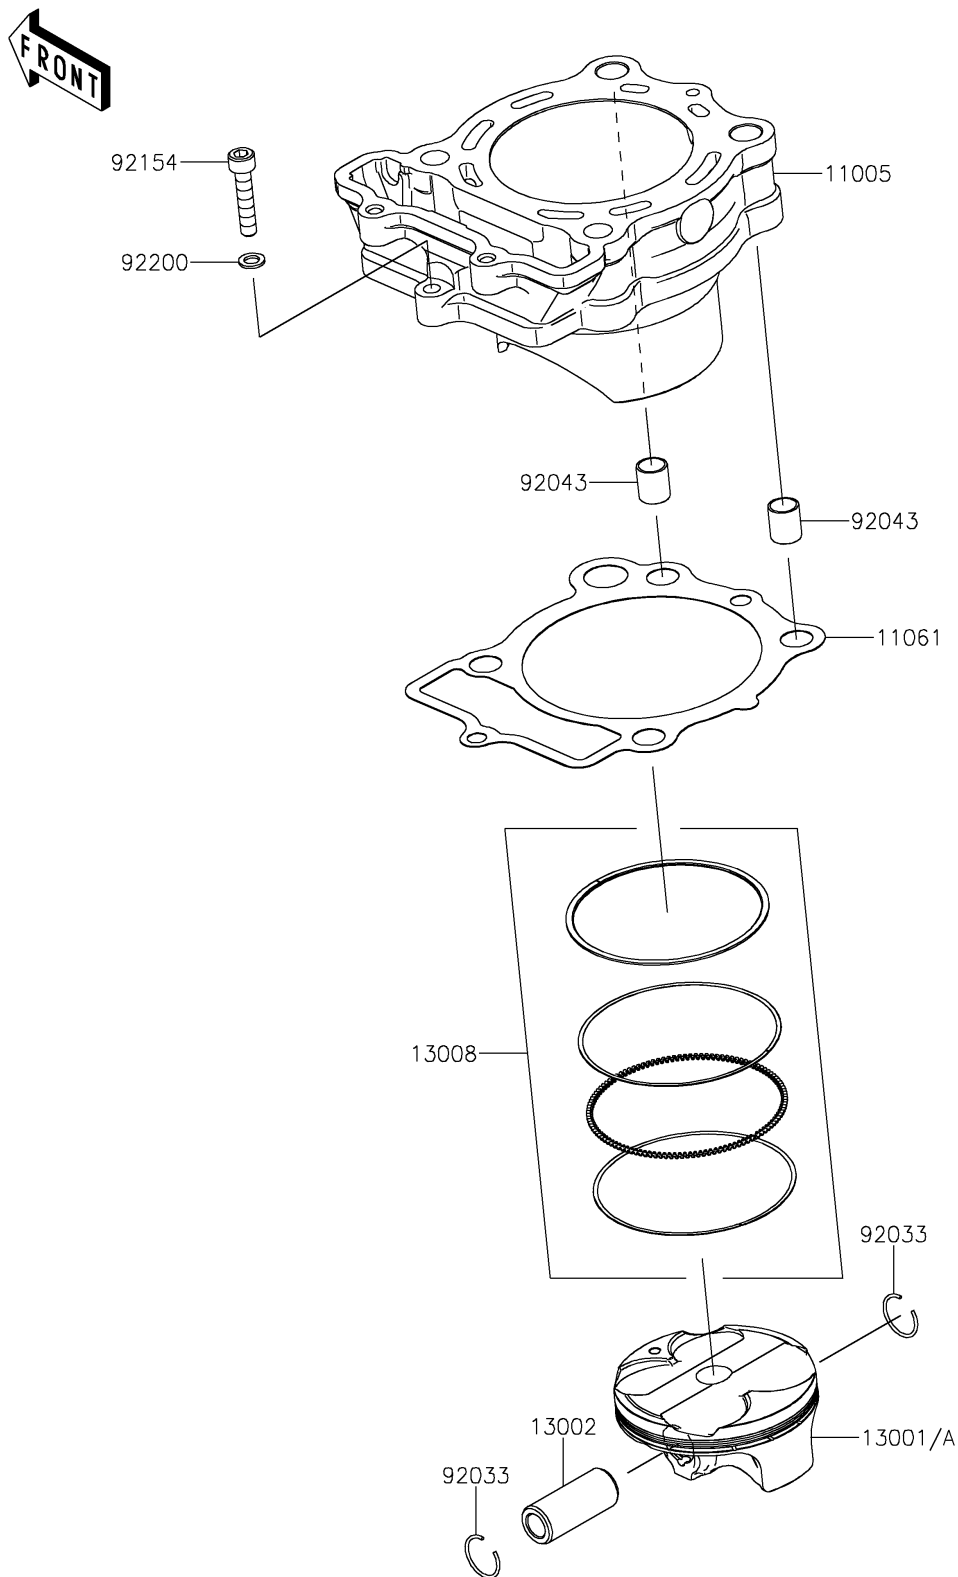

2023 KX™ 250X

PARTS DIAGRAM

Cylinder/Piston(s)

E1120

2023 KX™ 250X

PARTS LIST

Cylinder/Piston(s)

ITEM NAME	PART NUMBER	QUANTITY
CYLINDER-ENGINE (Ref # 11005)	11005-0717	1
GASKET,CYLINDER BASE (Ref # 11061)	11061-1198	1
PISTON-ENGINE (Ref # 13001)	13001-0820	1
PISTON-ENGINE (Ref # 13001A)	13001-0838	1
PIN-PISTON (Ref # 13002)	13002-0721	1
RING-SET-PISTON (Ref # 13008)	13008-0585	1
RING-SNAP,PISTON PIN (Ref # 92033)	92033-1161	2
PIN,10.1X12X14 (Ref # 92043)	92043-4009	2
BOLT,SOCKET,6X30 (Ref # 92154)	92154-4181	1
WASHER,6.1X10.0X1.0 (Ref # 92200)	92200-0190	1