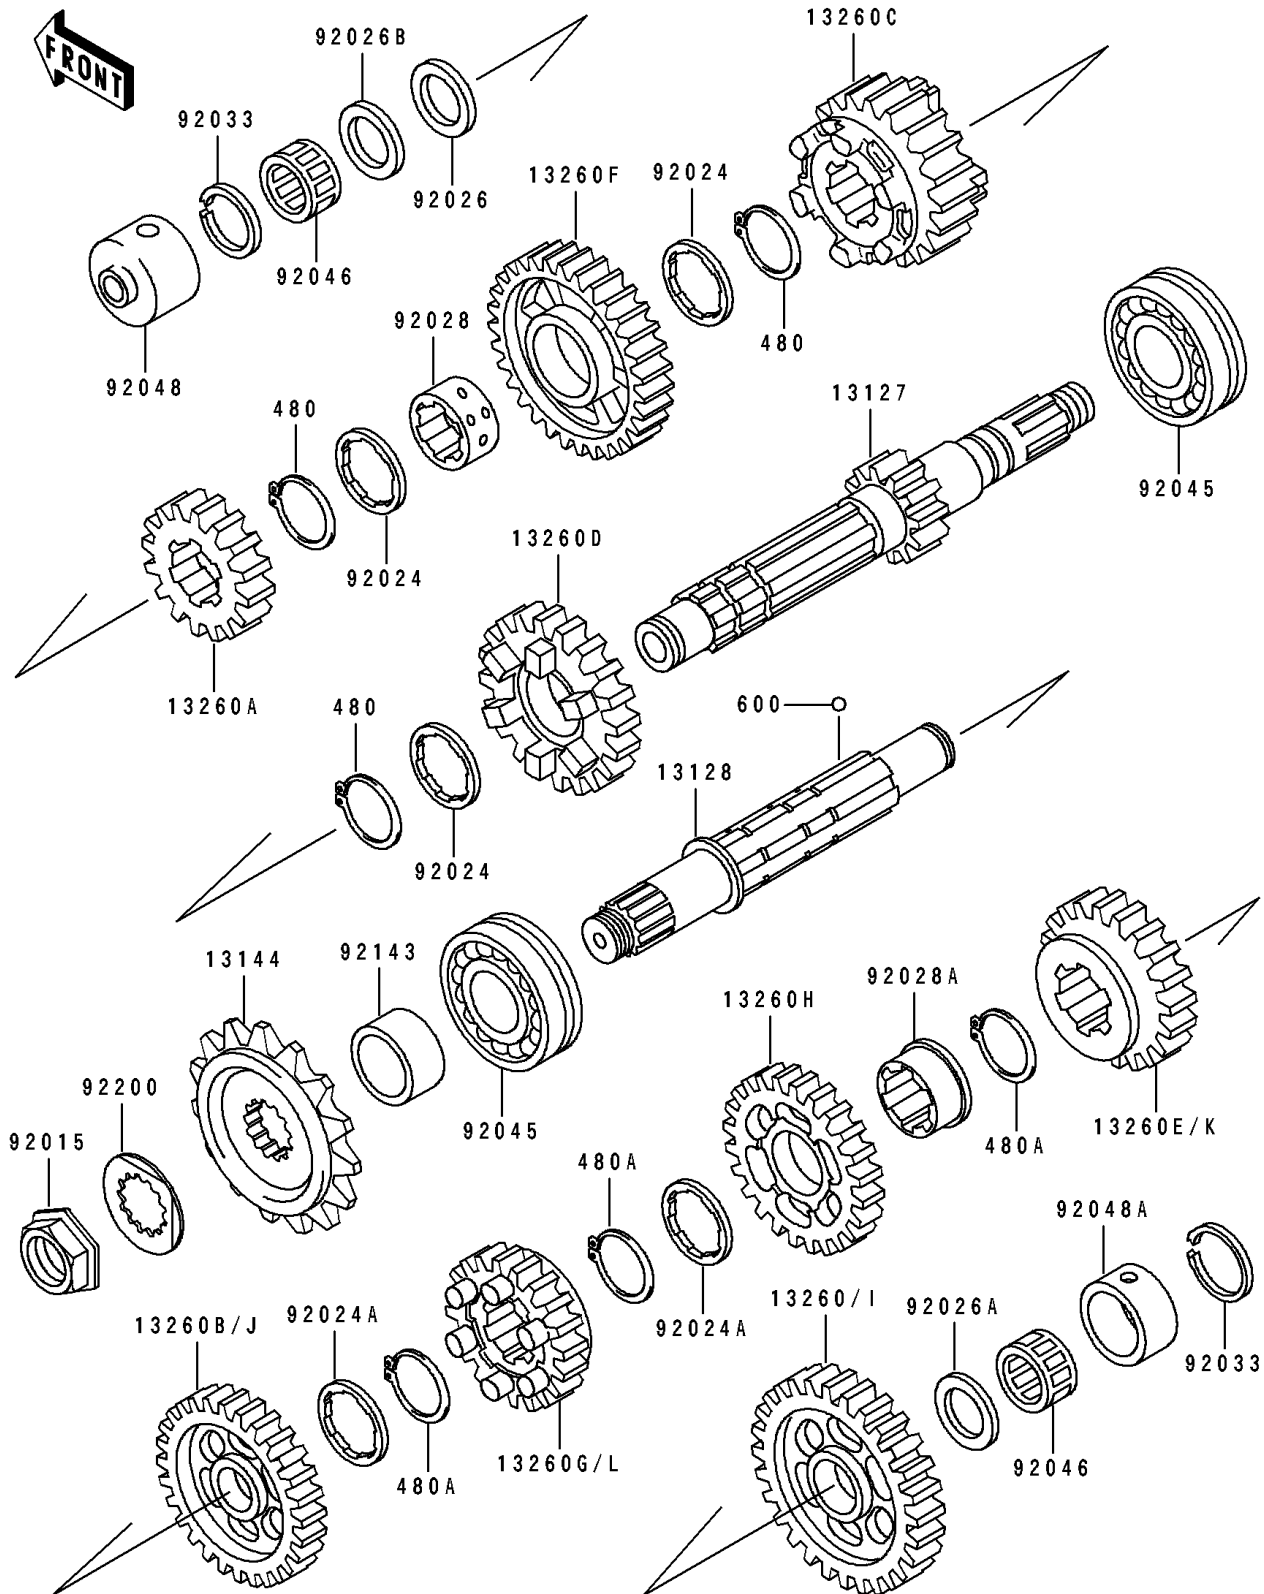

1993 ZR1100 Zephyr

PARTS DIAGRAM

Transmission

E1361

1993 ZR1100 Zephyr

PARTS LIST

Transmission

Kawasaki

Let the Good Times Roll®

ITEM NAME

PART NUMBER

QUANTITY
