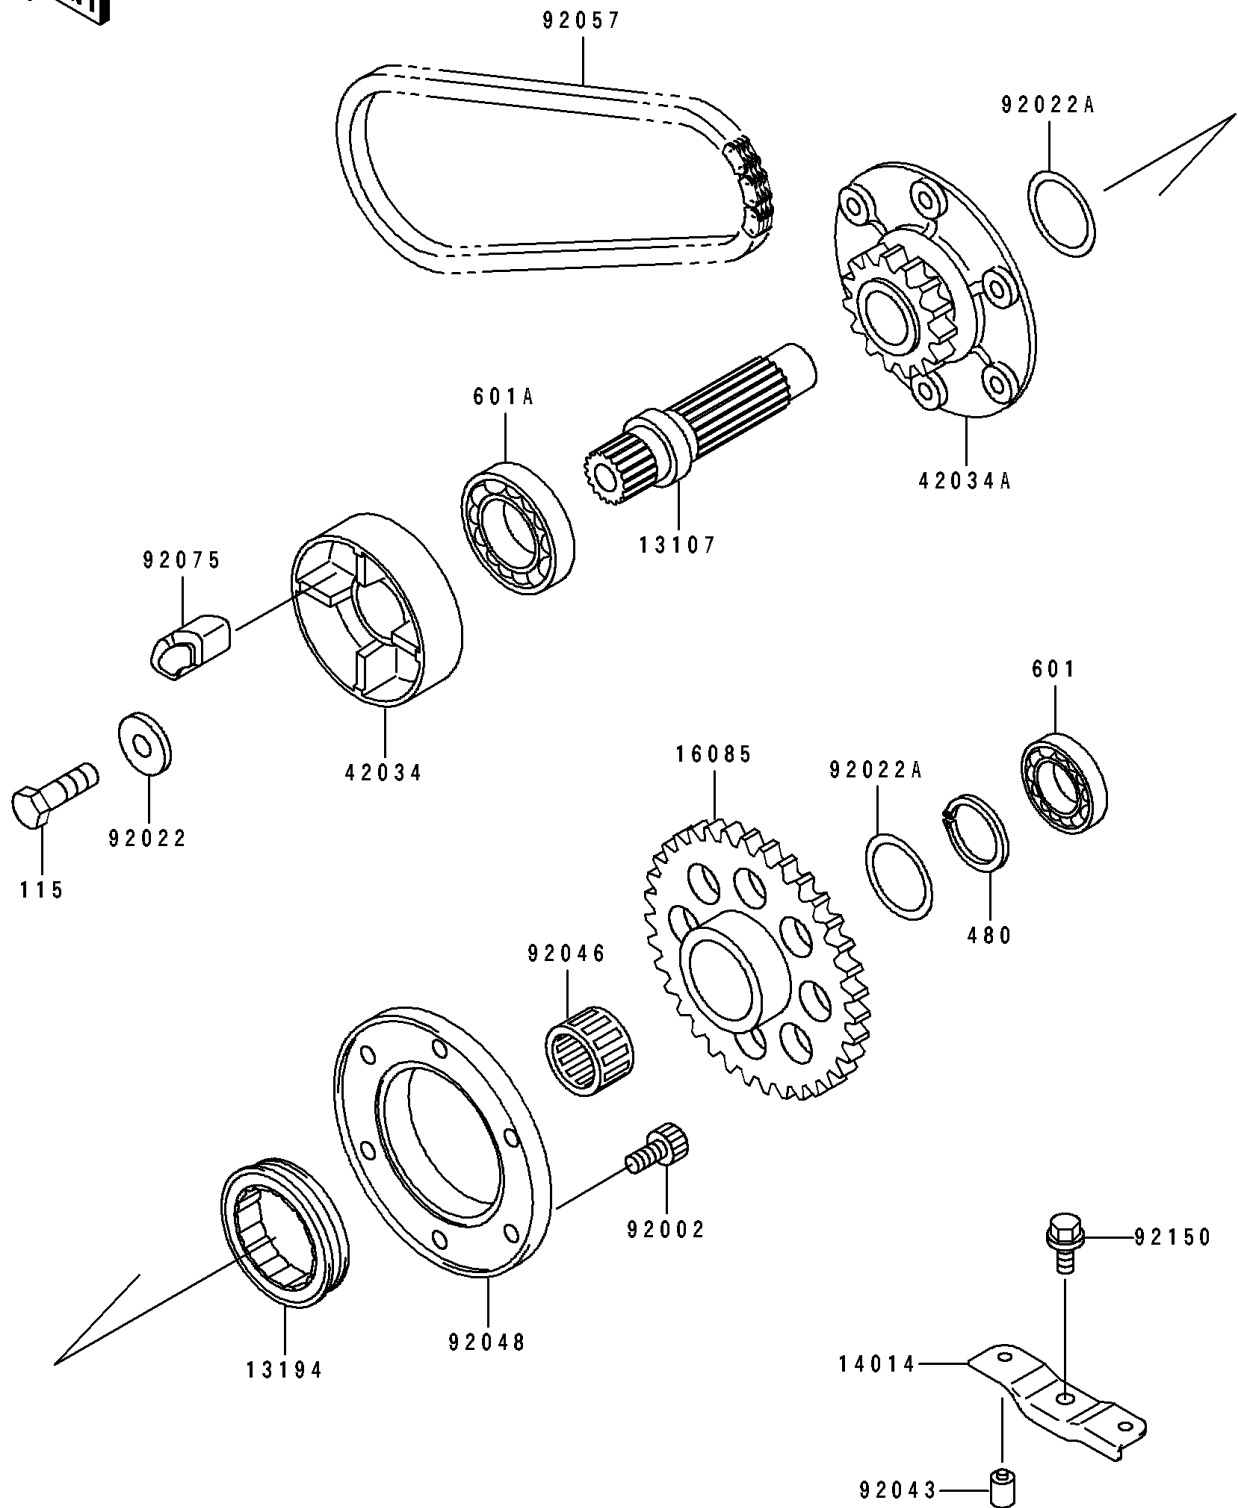

1994 ZR1100 Zephyr

PARTS DIAGRAM

Secondary Shaft

E1322

1994 ZR1100 Zephyr

PARTS LIST

Secondary Shaft

ITEM NAME

PART NUMBER

QUANTITY
