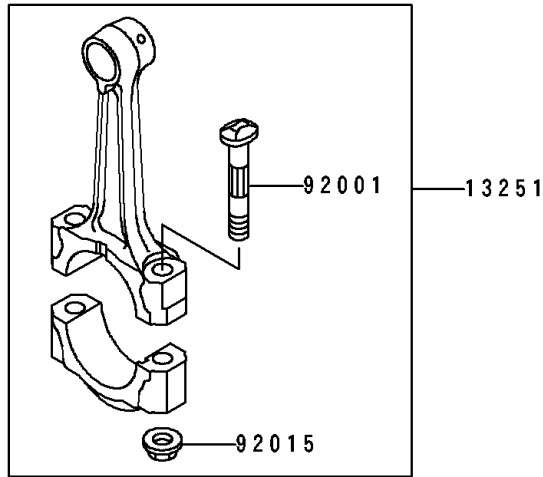

## PARTS DIAGRAM

### Crankshaft

**Kawasaki**

Let the Good Times Roll®

E1321

92028/A/B

92028/A/B

92028F/G/H

92028C/D/E

## PARTS LIST

### Crankshaft

ITEM NAME	PART NUMBER	QUANTITY
CRANKSHAFT-COMP (Ref # 13031)	13031-1335	1
ROD-ASSY-CONNECTING (Ref # 13251)	13251-1099-HH	4
BOLT,CONNECTING ROD (Ref # 92001)	92001-1980	8
NUT,FLANGED,8MM (Ref # 92015)	92015-1311	8
BUSHING,CONNECTING ROD,BLUE (Ref # 92028)	92028-1394	8
BUSHING,CONNECTING ROD,BLACK (Ref # 92028A)	92028-1395	AR
BUSHING,CONNECTING ROD,BROWN (Ref # 92028B)	92028-1396	AR
BUSHING,CRANKSHAFT,BLUE (Ref # 92028C)	92028-1455	6
BUSHING,CRANKSHAFT,BLACK (Ref # 92028D)	92028-1456	AR
BUSHING,CRANKSHAFT,BROWN (Ref # 92028E)	92028-1457	AR
BUSHING,CRANKSHAFT,BLUE (Ref # 92028F)	92028-1458	4
BUSHING,CRANKSHAFT,BLACK (Ref # 92028G)	92028-1459	AR
BUSHING,CRANKSHAFT,BROWN (Ref # 92028H)	92028-1460	AR
SEAL-OIL,HSCY28417 (Ref # 92049)	92049-1246	1
SEAL-OIL,HSCY25417 (Ref # 92049A)	92049-1247	1
PIN-SPRING,4X8 (Ref # 555)	555A0408	1