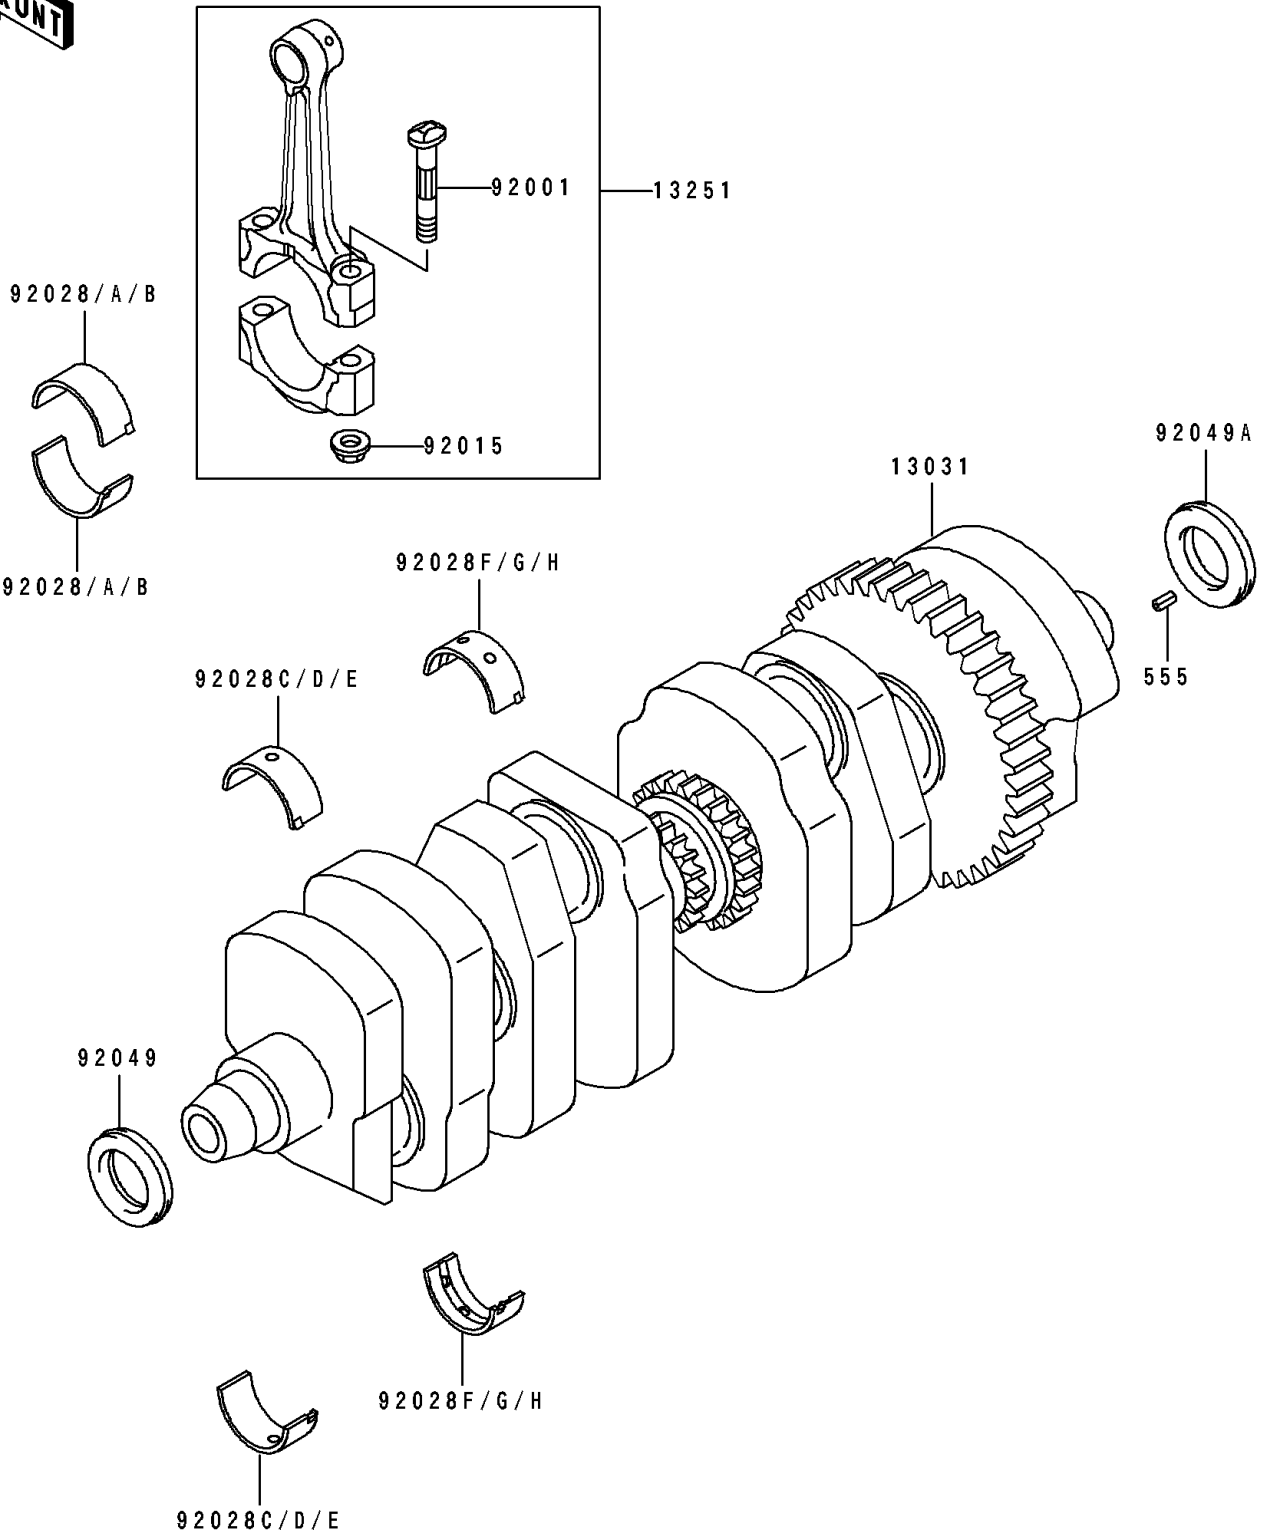

## PARTS DIAGRAM

### Crankshaft

E1321

## PARTS LIST

### Crankshaft

ITEM NAME	PART NUMBER	QUANTITY
CRANKSHAFT-COMP (Ref # 13031)	13031-1335	1
ROD-ASSY-CONNECTING (Ref # 13251)	13251-1099-HH	4
BOLT,CONNECTING ROD (Ref # 92001)	92001-1980	8
NUT,FLANGED,8MM (Ref # 92015)	92015-1311	8
BUSHING,CONNECTING ROD,BLUE (Ref # 92028)	92028-1394	8
BUSHING,CONNECTING ROD,BLACK (Ref # 92028A)	92028-1395	AR
BUSHING,CONNECTING ROD,BROWN (Ref # 92028B)	92028-1396	AR
BUSHING,CRANKSHAFT,BLUE (Ref # 92028C)	92028-1455	6
BUSHING,CRANKSHAFT,BLACK (Ref # 92028D)	92028-1456	AR
BUSHING,CRANKSHAFT,BROWN (Ref # 92028E)	92028-1457	AR
BUSHING,CRANKSHAFT,BLUE (Ref # 92028F)	92028-1458	4
BUSHING,CRANKSHAFT,BLACK (Ref # 92028G)	92028-1459	AR
BUSHING,CRANKSHAFT,BROWN (Ref # 92028H)	92028-1460	AR
SEAL-OIL,HSCY28417 (Ref # 92049)	92049-1246	1
SEAL-OIL,HSCY25417 (Ref # 92049A)	92049-1247	1
PIN-SPRING,4X8 (Ref # 555)	555A0408	1