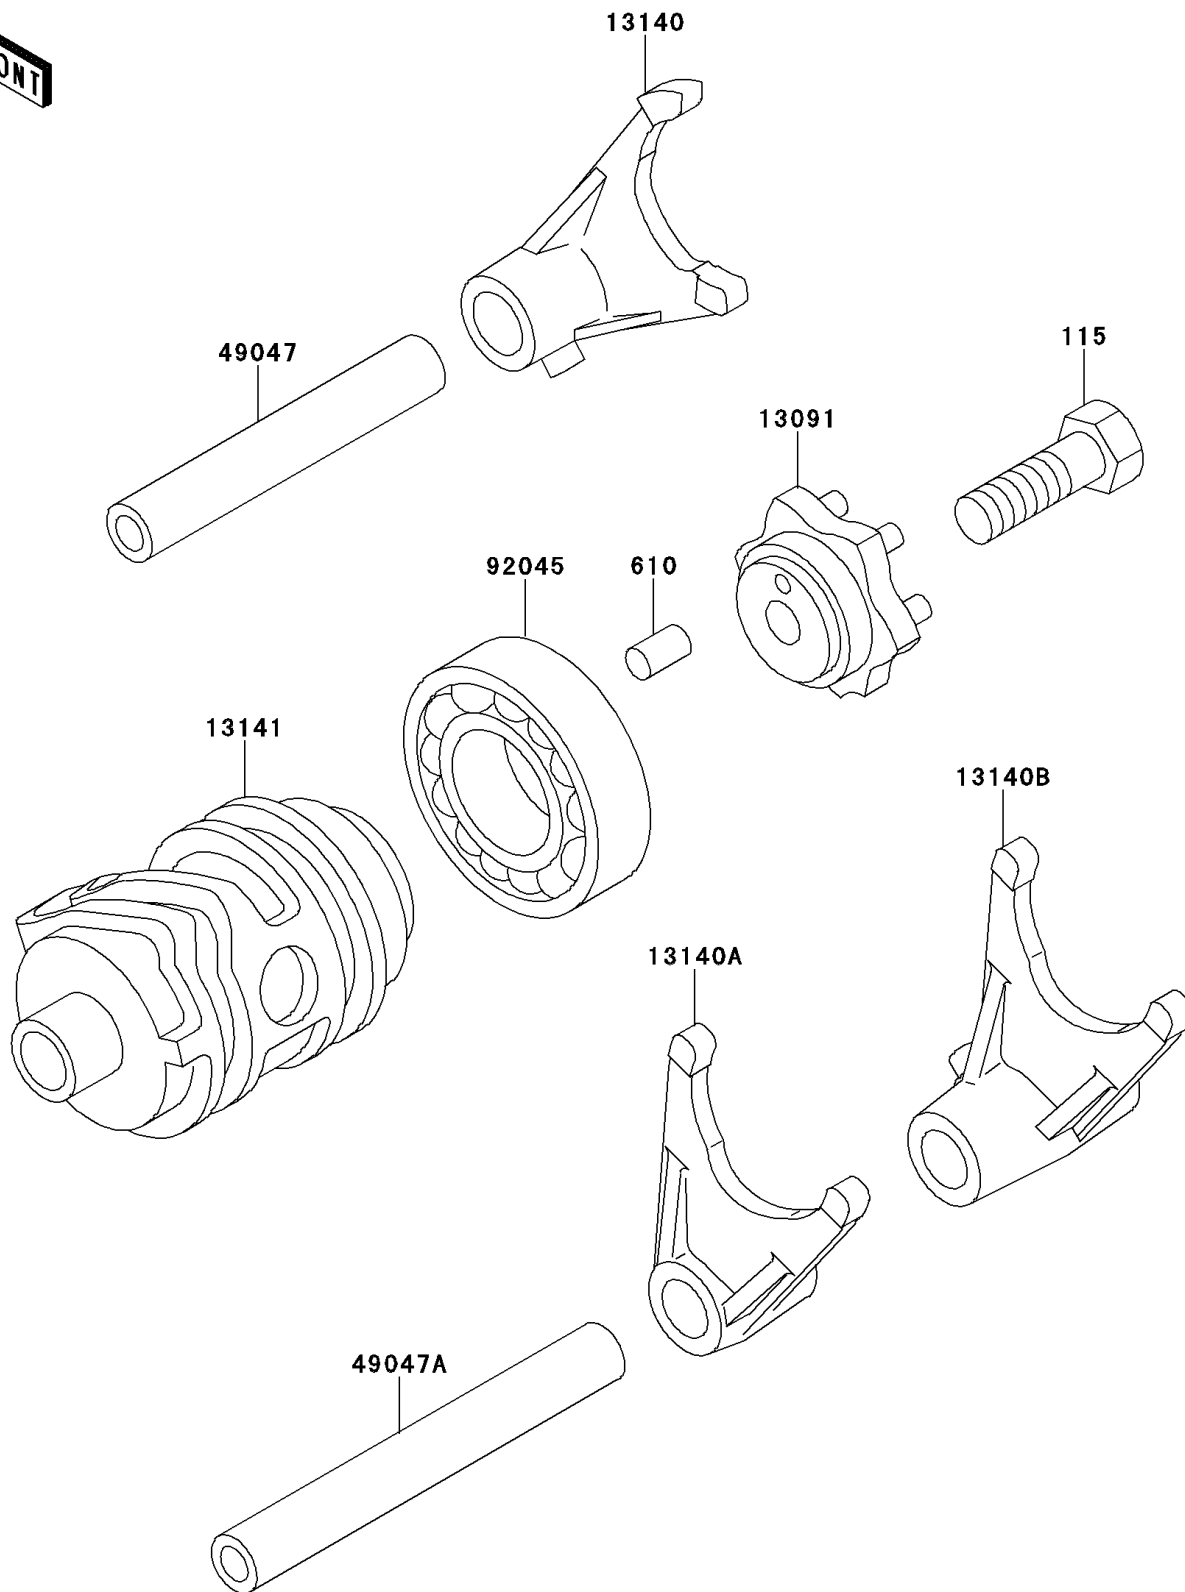

2012 KX™ 85

PARTS DIAGRAM

Gear Change Drum/Shift Fork(s)

E1362

2012 KX™ 85

PARTS LIST

Gear Change Drum/Shift Fork(s)

ITEM NAME	PART NUMBER	QUANTITY
BOLT-SMALL-UPSET,8X25 (Ref # 115)	115BA0825	1
ROLLER,4X8 (Ref # 610)	610A0408	1
HOLDER,CHANGE DRUM (Ref # 13091)	13091-1390	1
FORK-SHIFT,5TH&6TH (Ref # 13140)	13140-1302	1
FORK-SHIFT,2ND&3RD (Ref # 13140A)	13140-1303	1
FORK-SHIFT,LOW&4TH (Ref # 13140B)	13140-1304	1
DRUM-CHANGE (Ref # 13141)	13141-1120	1
ROD-SHIFT,5.9X10X64.5 (Ref # 49047)	49047-1063	1
ROD-SHIFT,5.9X10X81 (Ref # 49047A)	49047-1064	1
BEARING-BALL,6905Z (Ref # 92045)	92045-1058	1