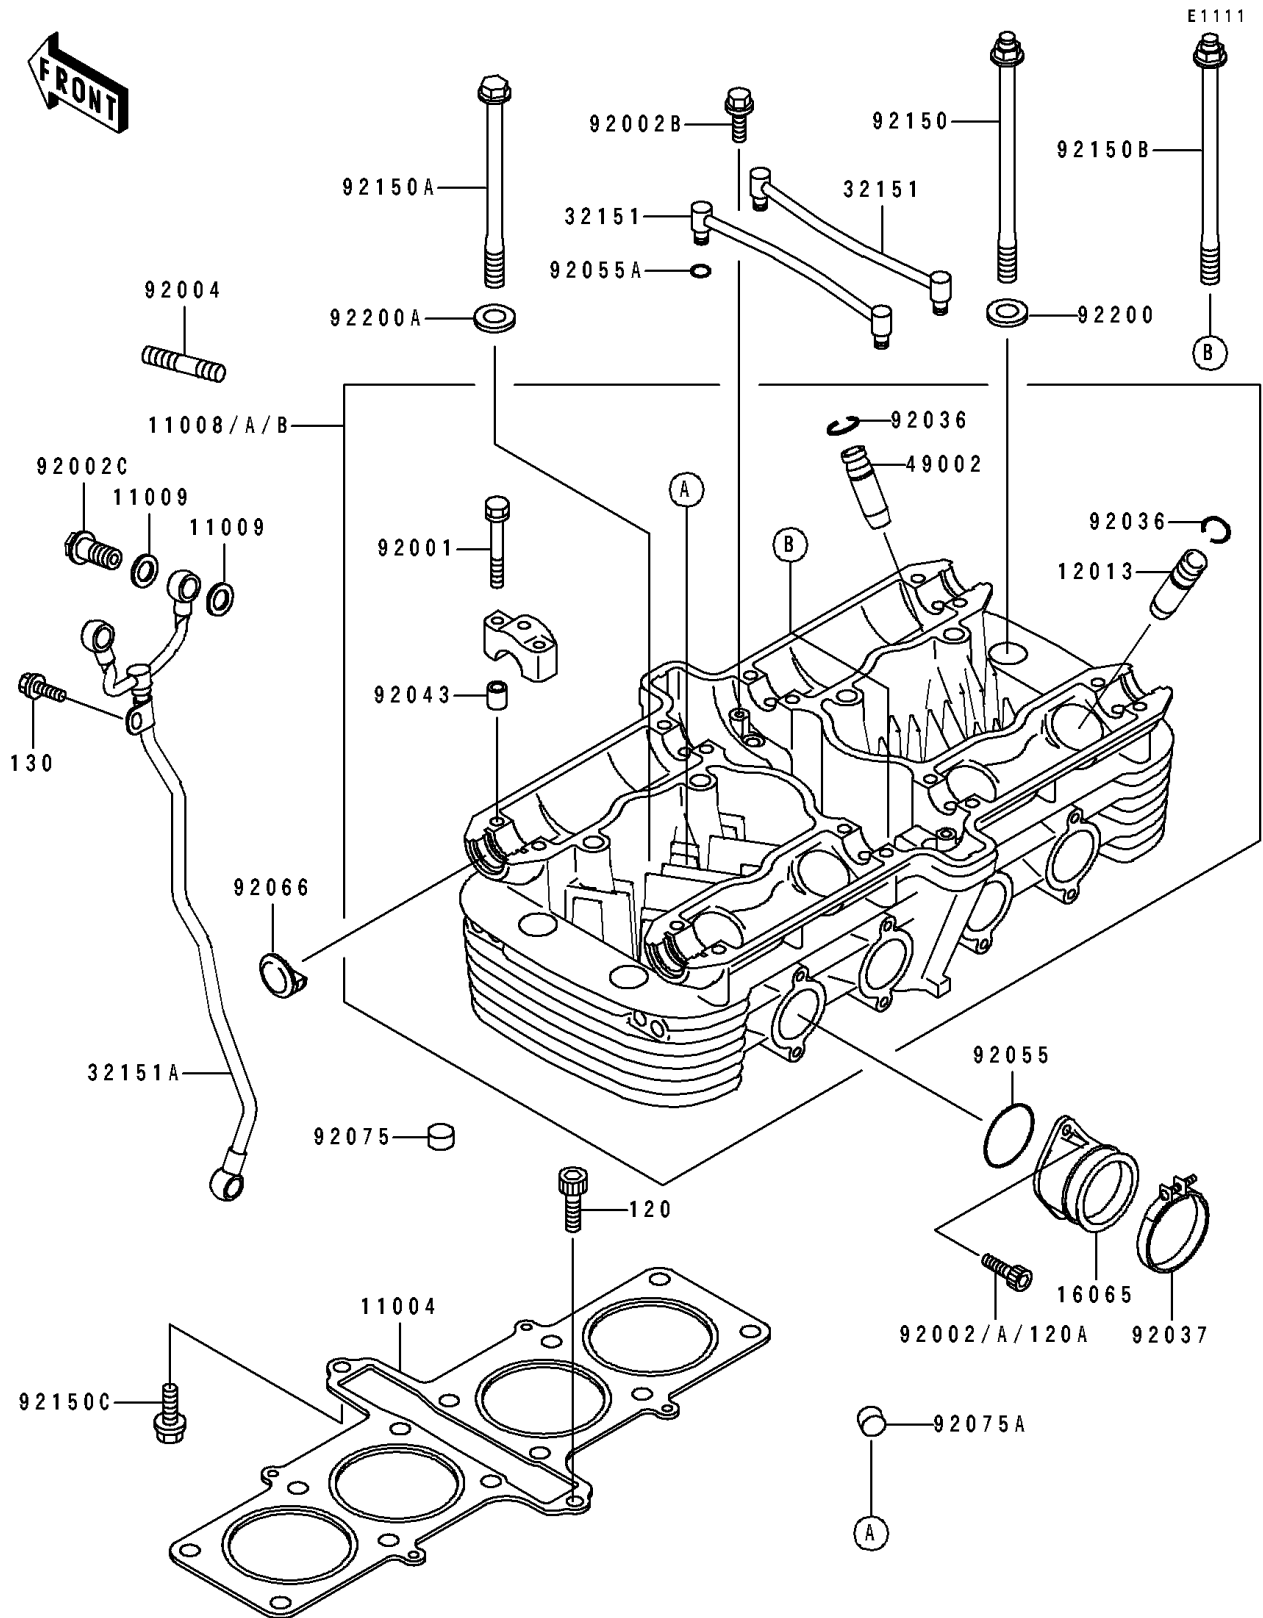

1995 ZR1100 Zephyr

PARTS DIAGRAM

Cylinder Head

1995 ZR1100 Zephyr

PARTS LIST

Cylinder Head

ITEM NAME	PART NUMBER	QUANTITY
GASKET-HEAD (Ref # 11004)	11004-1237	1
HEAD-COMP-CYLINDER (Ref # 11008A)	11008-1289	1
GASKET,12.4X17X1.5 (Ref # 11009)	11009-1376	6
GUIDE-VALVE,INTAKE (Ref # 12013)	12013-009	AR
HOLDER-CARBURETOR (Ref # 16065)	16065-1253	4
PIPE,EXHAUST-INTAKE (Ref # 32151)	32151-1110	2
PIPE,OIL PAN-HEAD (Ref # 32151A)	32151-1112	1
GUIDE-VALVE,EXHAUST (Ref # 49002)	49002-1002	AR
BOLT,6X46 (Ref # 92001)	92001-1872	16
BOLT,6X16 (Ref # 92002)	92002-1143	8
BOLT,6X10 (Ref # 92002B)	92002-1449	4
BOLT,BANJO,12X27 (Ref # 92002C)	92002-1655	3
STUD,8X25 (Ref # 92004)	92004-1214	8
RING-SNAP (Ref # 92036)	92036-023	8
CLAMP (Ref # 92037)	92037-1637	4
PIN,6.2X8X14 (Ref # 92043)	92043-1263	16
RING-O,38MM (Ref # 92055)	92055-1295	4
RING-O,5.5X1.5 (Ref # 92055A)	92055-1339	4
PLUG,CYLINDER HEAD COVER (Ref # 92066)	92066-1422	4
DAMPER (Ref # 92075)	92075-1089	20
DAMPER (Ref # 92075A)	92075-182	14
BOLT,11X164 (Ref # 92150)	92150-1075	7
BOLT,11X140 (Ref # 92150A)	92150-1566	4
BOLT (Ref # 92150B)	92150-1730	1
BOLT,8X30 (Ref # 92150C)	92150-1770	1
WASHER,11.5X20.5X1.6 (Ref # 92200)	92200-1128	10
WASHER,11.5X25.5X3.6 (Ref # 92200A)	92200-1138	2
BOLT-SOCKET,8X30 (Ref # 120)	120P0830	1
BOLT-FLANGED,6X10 (Ref # 130)	130N0610	1