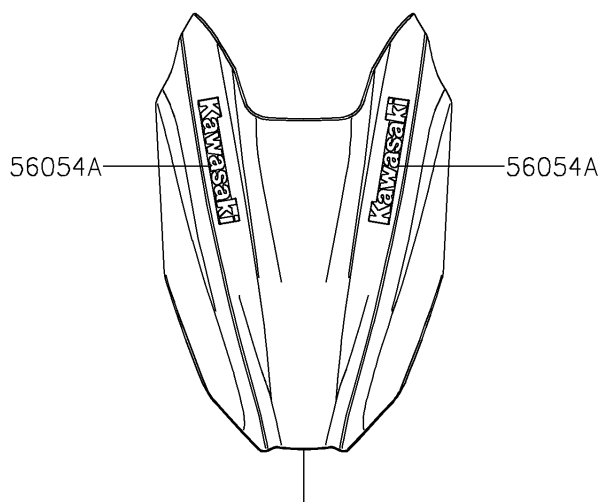

2024 JET SKI® STX® 160

PARTS DIAGRAM

Decals

F3880

2024 JET SKI® STX® 160

PARTS LIST

Decals

ITEM NAME

PART NUMBER

QUANTITY
