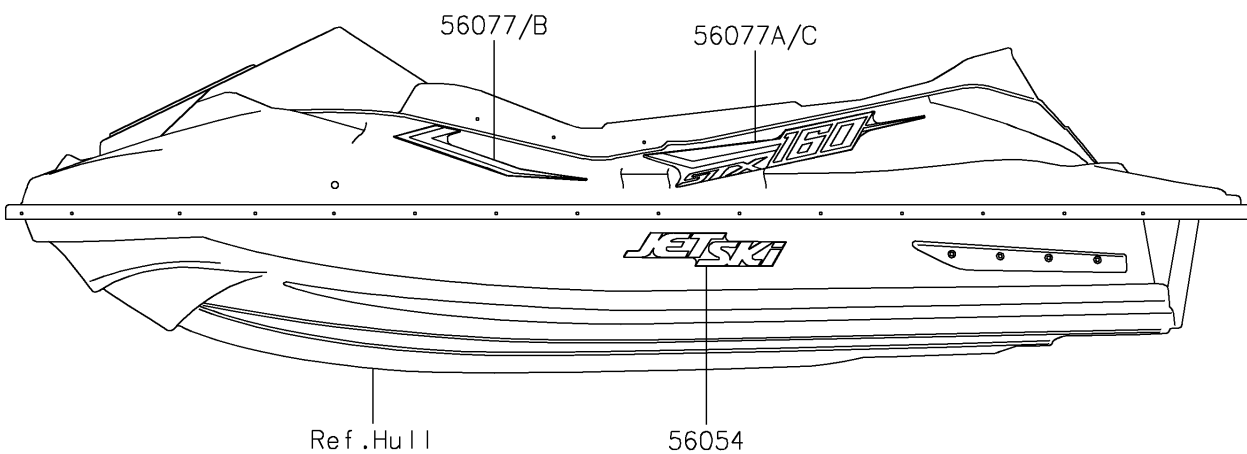

2024 JET SKI® STX® 160

PARTS DIAGRAM

Decals

F3880

2024 JET SKI® STX® 160

PARTS LIST

Decals

ITEM NAME

PART NUMBER

QUANTITY
