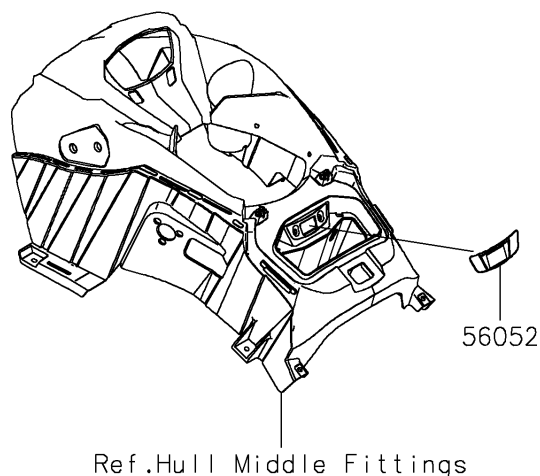

2024 JET SKI® STX® 160

PARTS DIAGRAM

Decals

F3880

2024 JET SKI® STX® 160

PARTS LIST

Decals

ITEM NAME

PART NUMBER

QUANTITY
