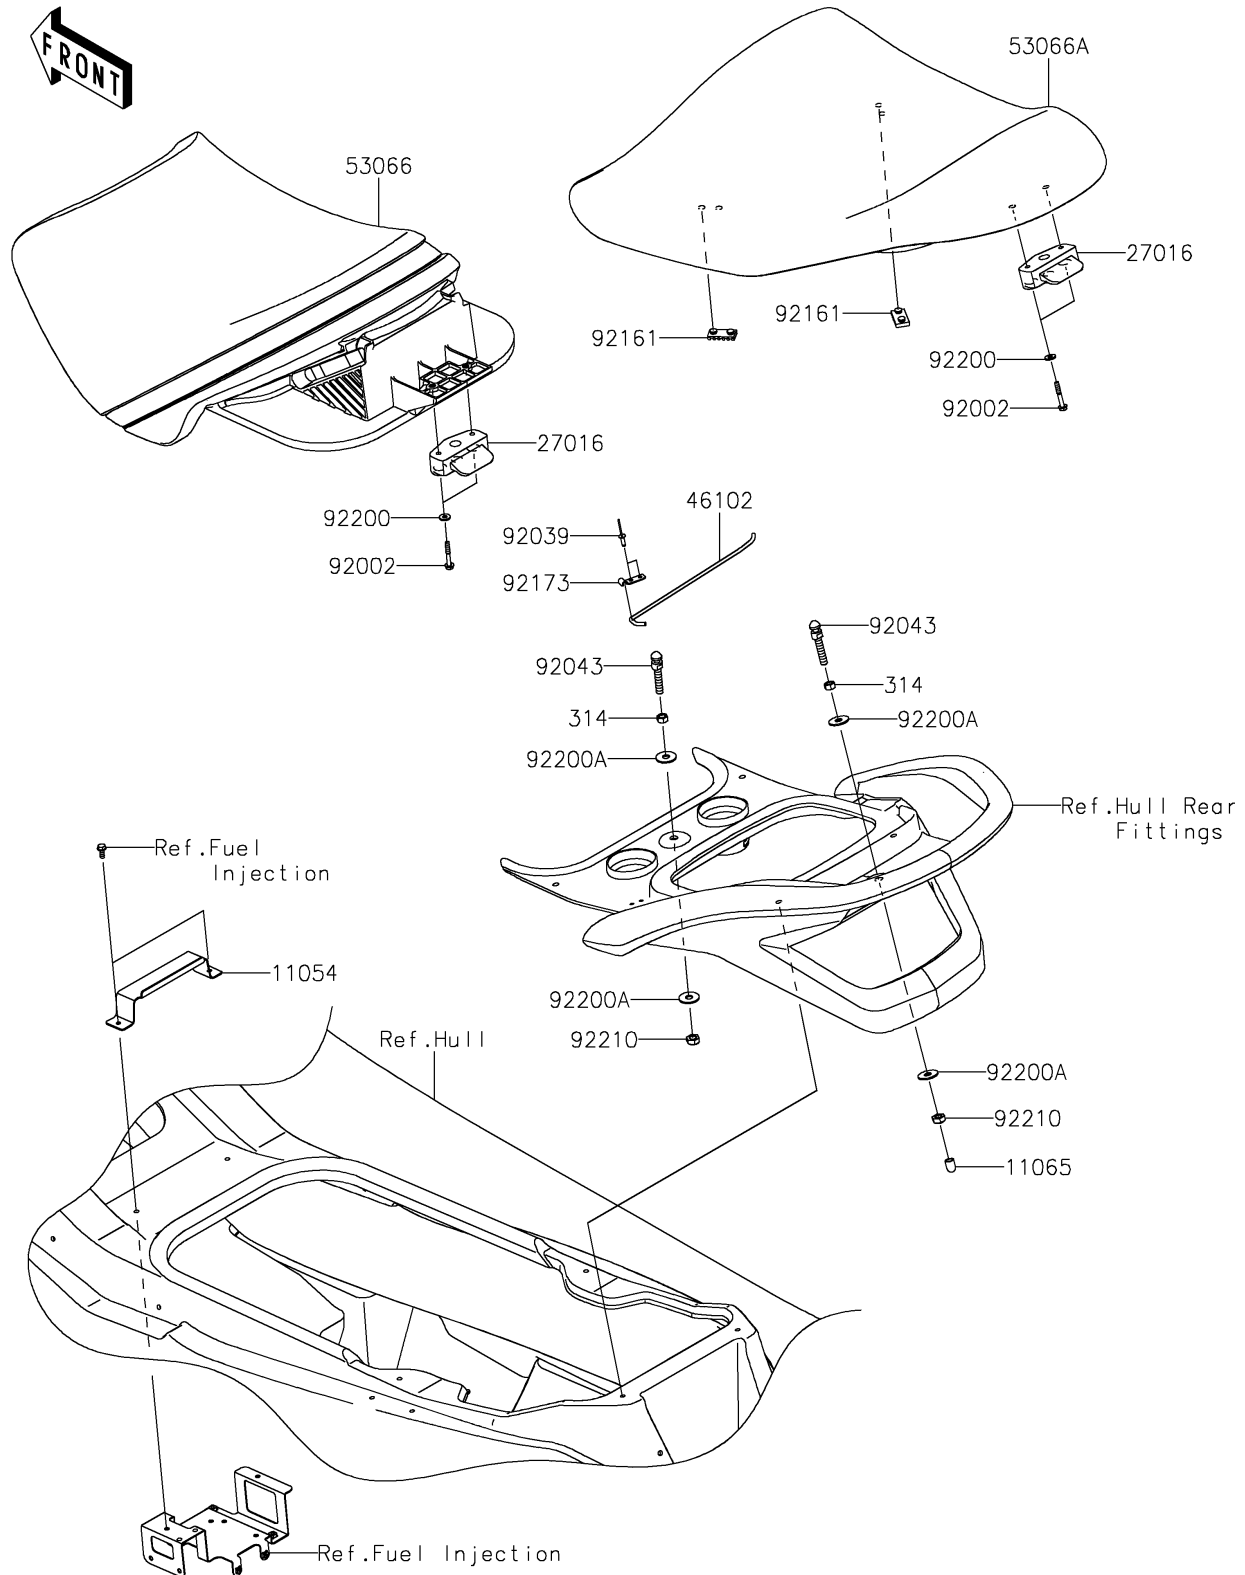

2024 JET SKI® STX® 160

PARTS DIAGRAM

Seat

F3146

2024 JET SKI® STX® 160

PARTS LIST

Seat

ITEM NAME

PART NUMBER

QUANTITY
