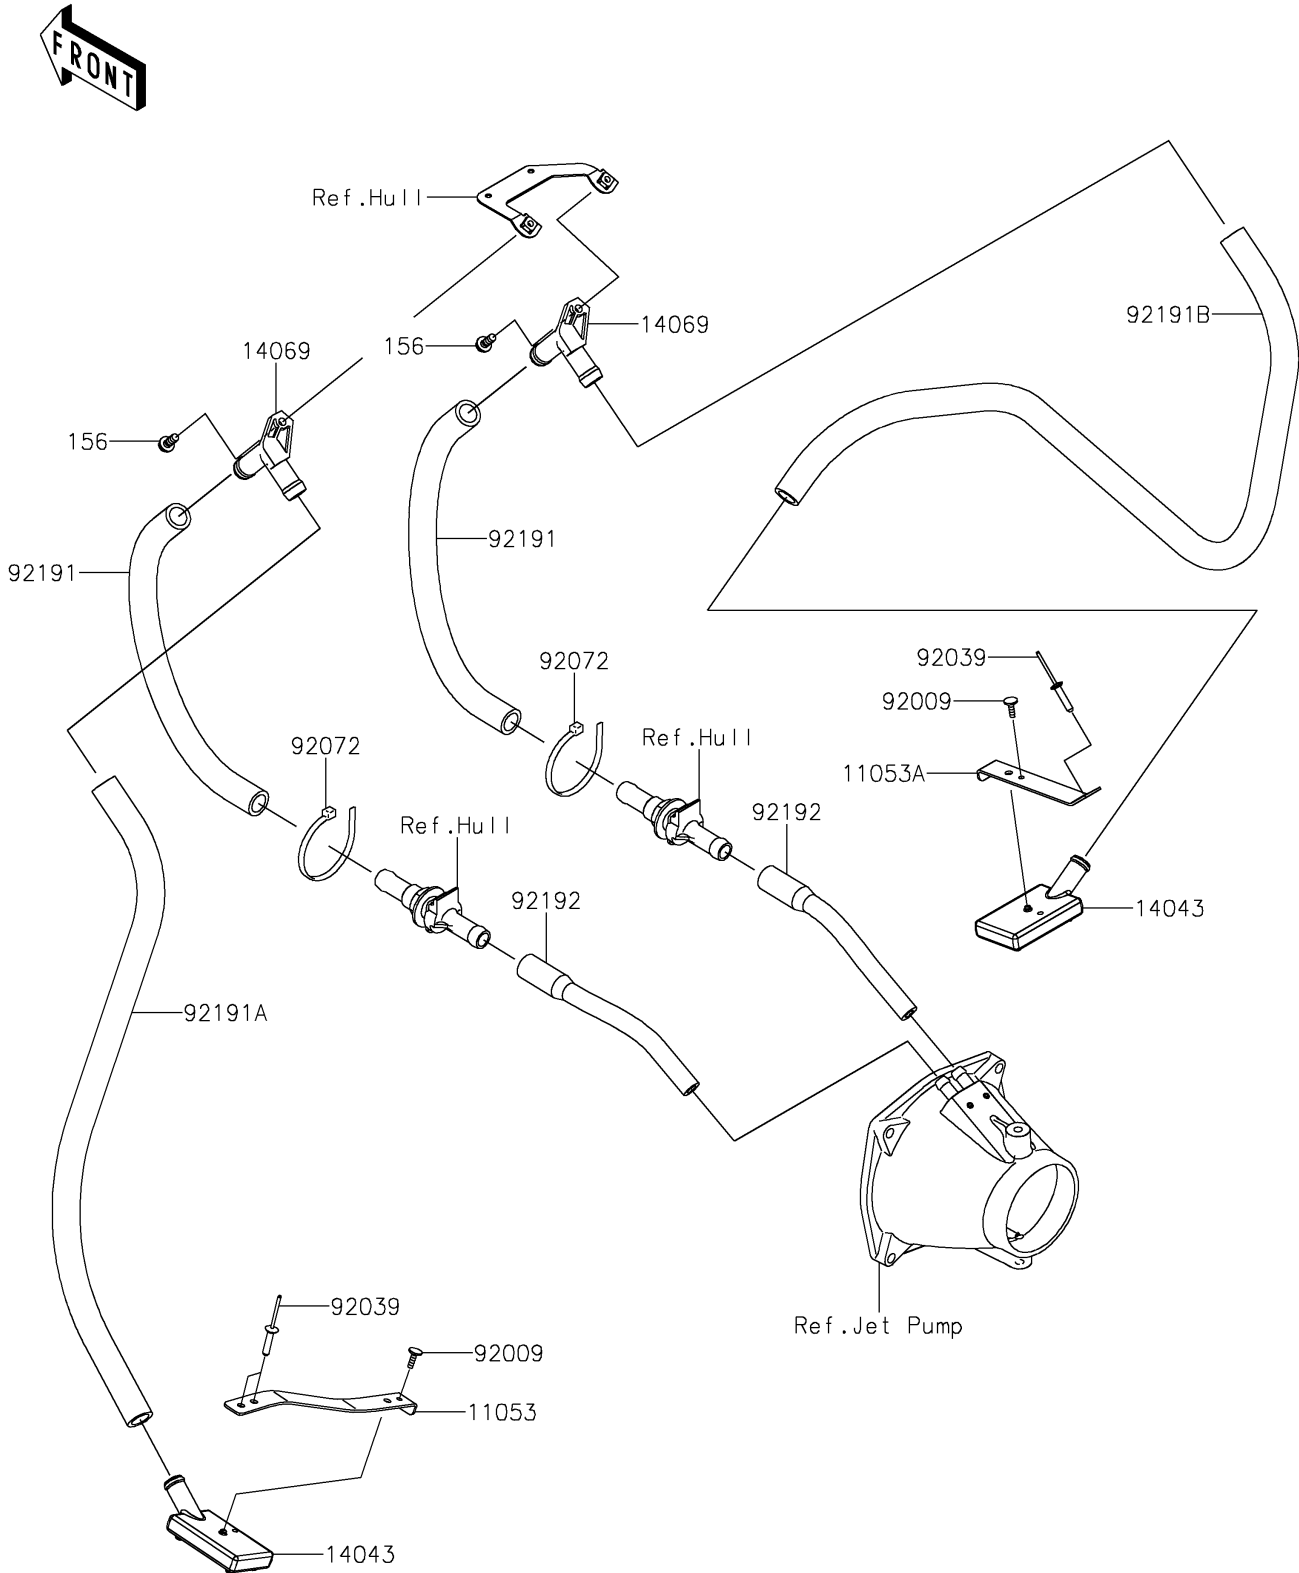

2024 JET SKI® STX® 160

PARTS DIAGRAM

Bilge System

F3145

2024 JET SKI® STX® 160

PARTS LIST

Bilge System

ITEM NAME

PART NUMBER

QUANTITY
