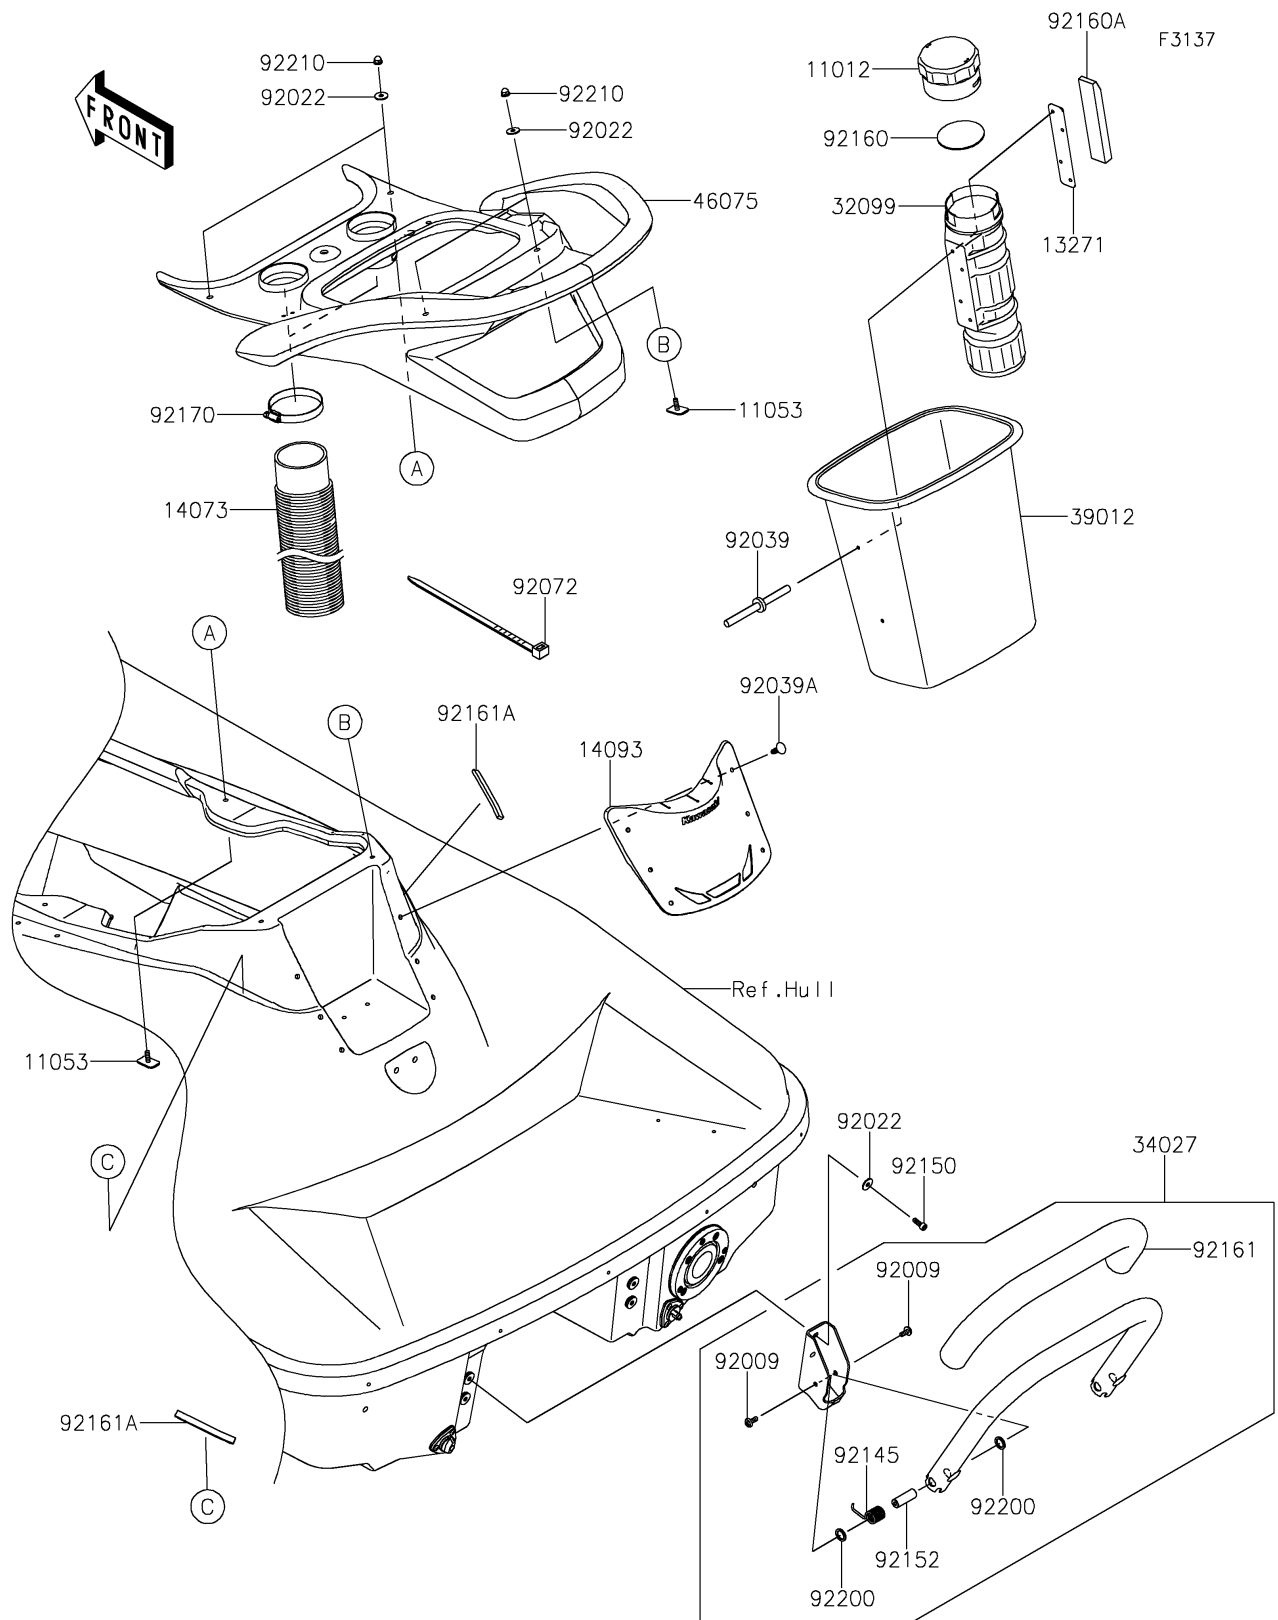

2024 JET SKI® STX® 160

PARTS DIAGRAM

Hull Rear Fittings

2024 JET SKI® STX® 160

PARTS LIST

Hull Rear Fittings

ITEM NAME	PART NUMBER	QUANTITY
-----------	-------------	----------