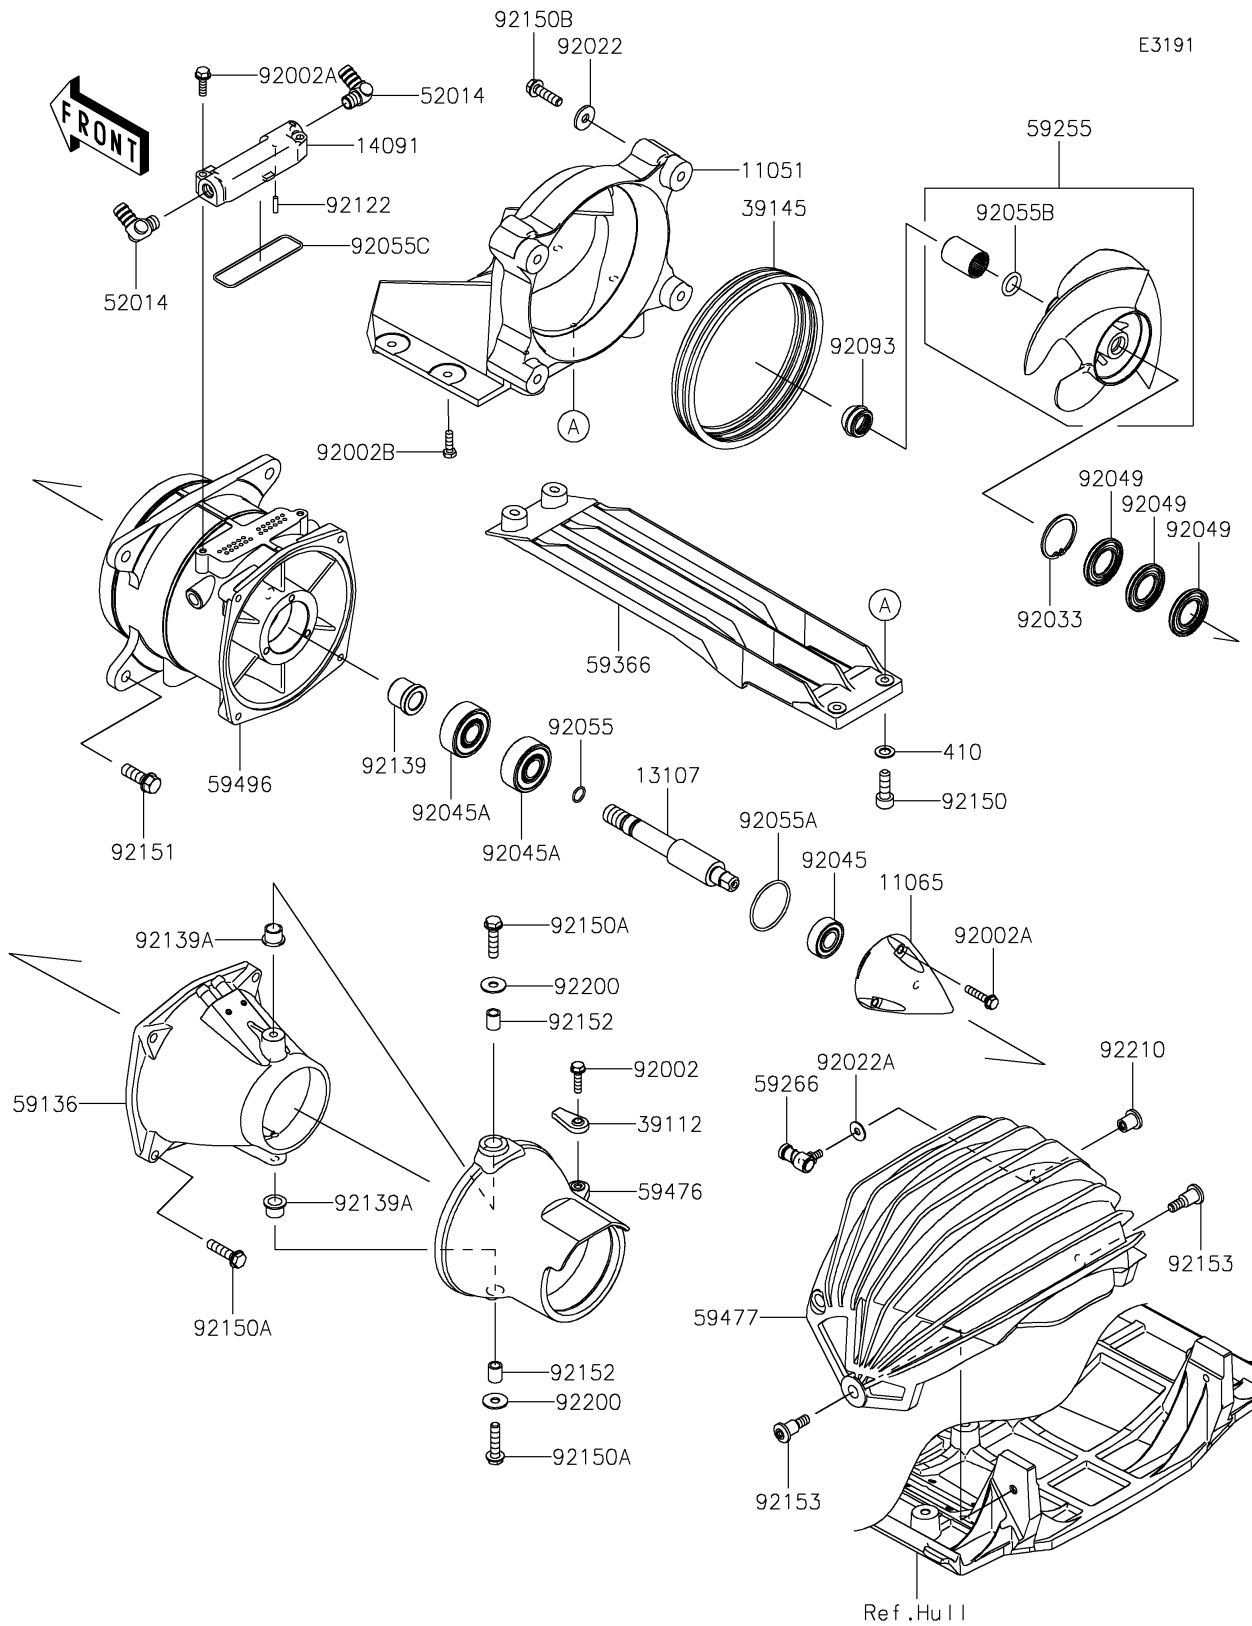

2024 JET SKI® STX® 160

PARTS DIAGRAM

Jet Pump

2024 JET SKI® STX® 160

PARTS LIST

Jet Pump

ITEM NAME

PART NUMBER

QUANTITY
