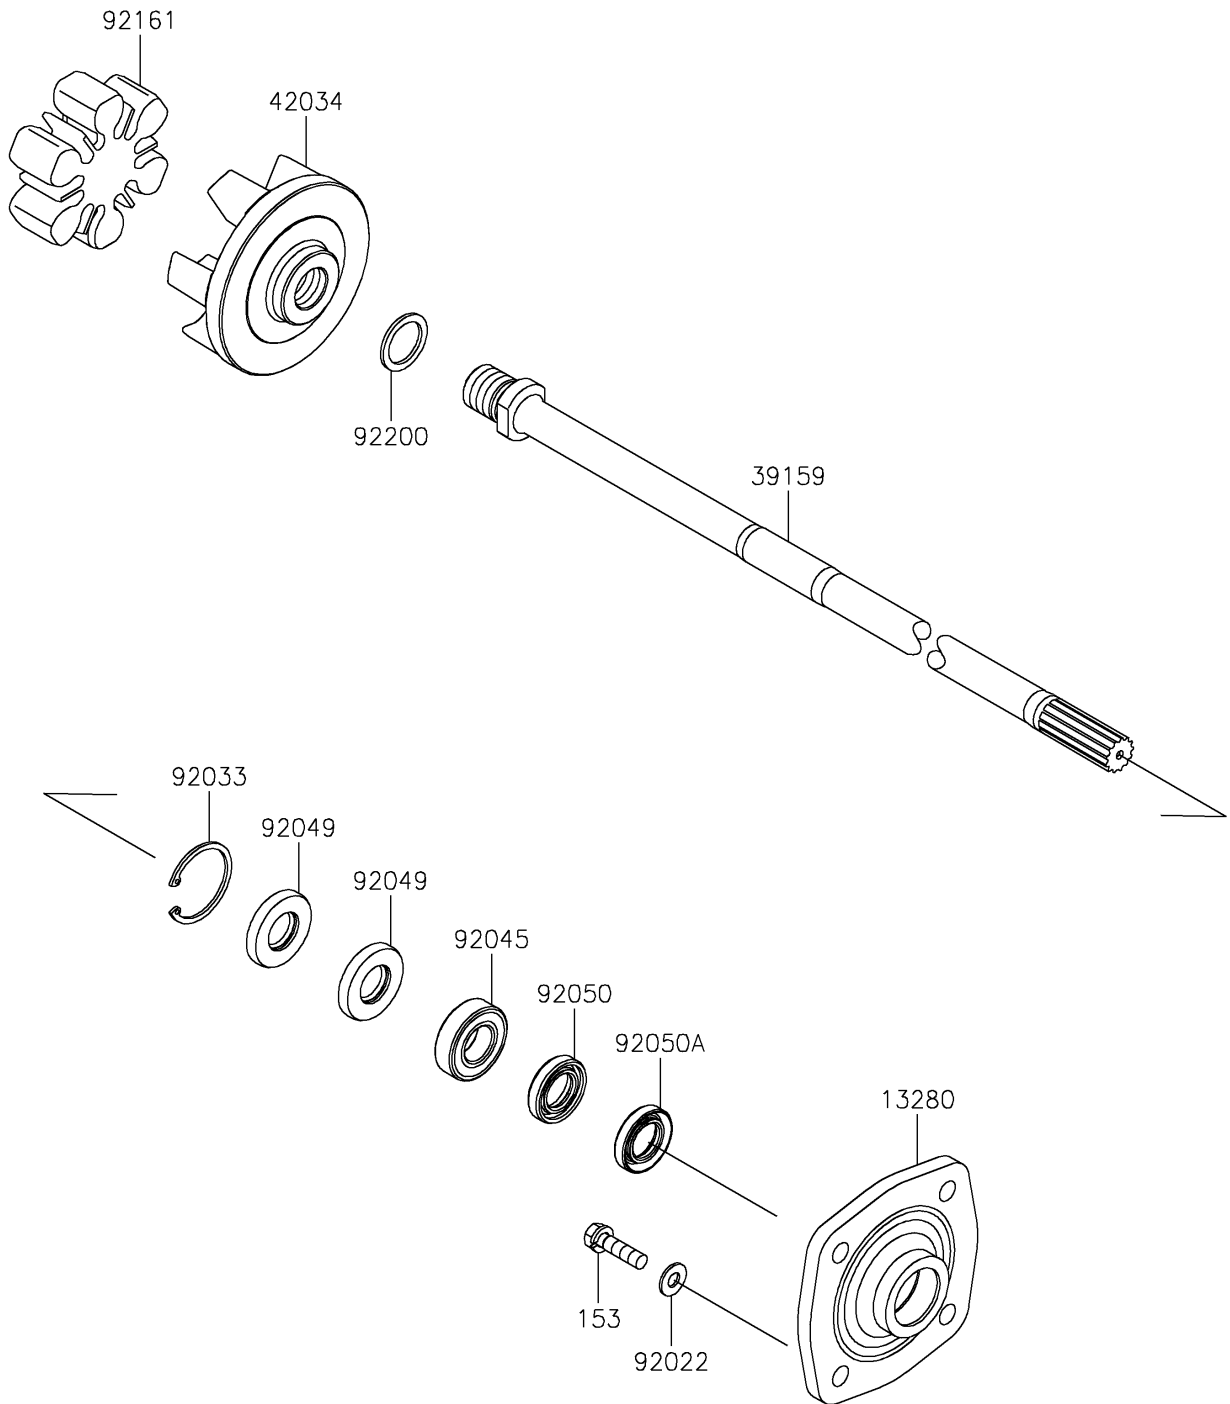

2024 JET SKI® STX® 160

PARTS DIAGRAM

Drive Shaft

E3134

2024 JET SKI® STX® 160

PARTS LIST

Drive Shaft

Kawasaki

Let the Good Times Roll®

ITEM NAME

PART NUMBER

QUANTITY
