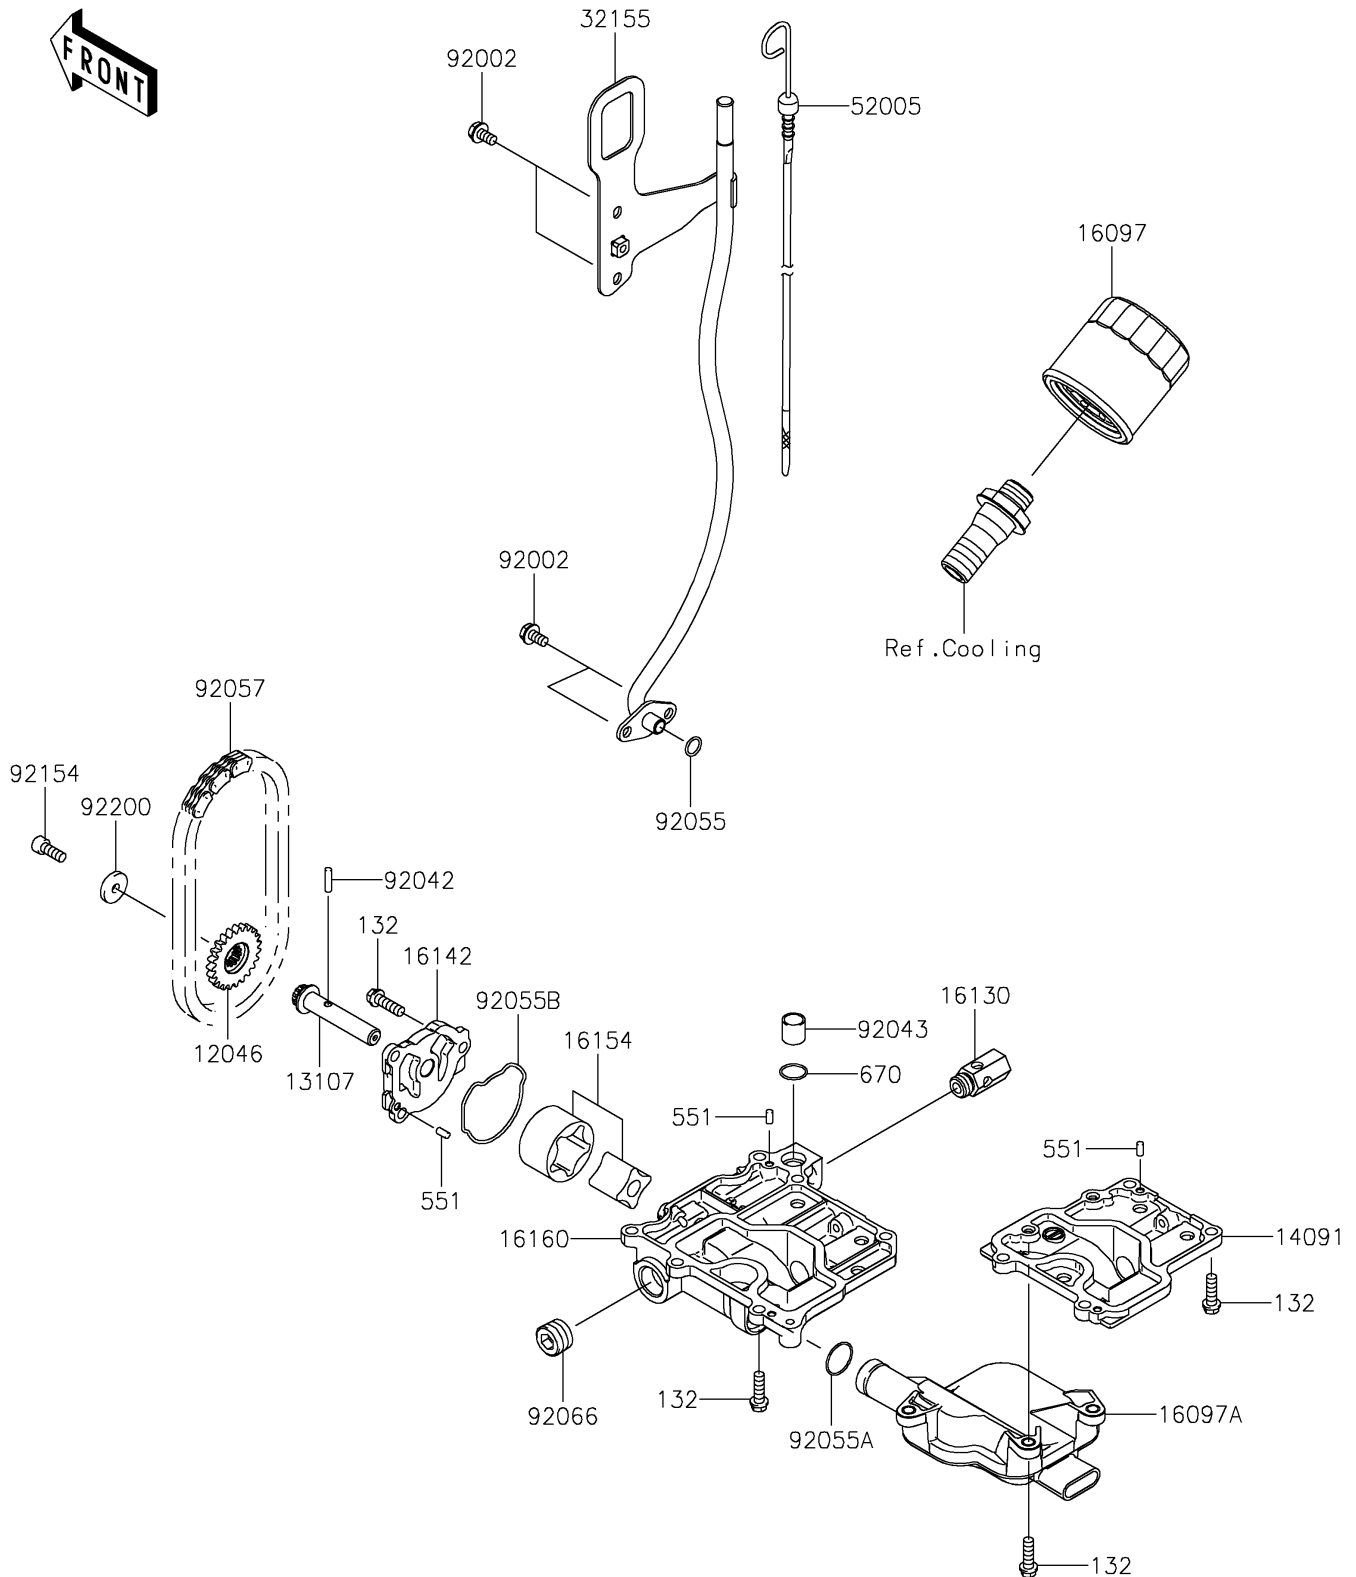

2024 JET SKI® STX® 160

PARTS DIAGRAM

Oil Pump

E1710

2024 JET SKI® STX® 160

PARTS LIST

Oil Pump

ITEM NAME	PART NUMBER	QUANTITY
-----------	-------------	----------
