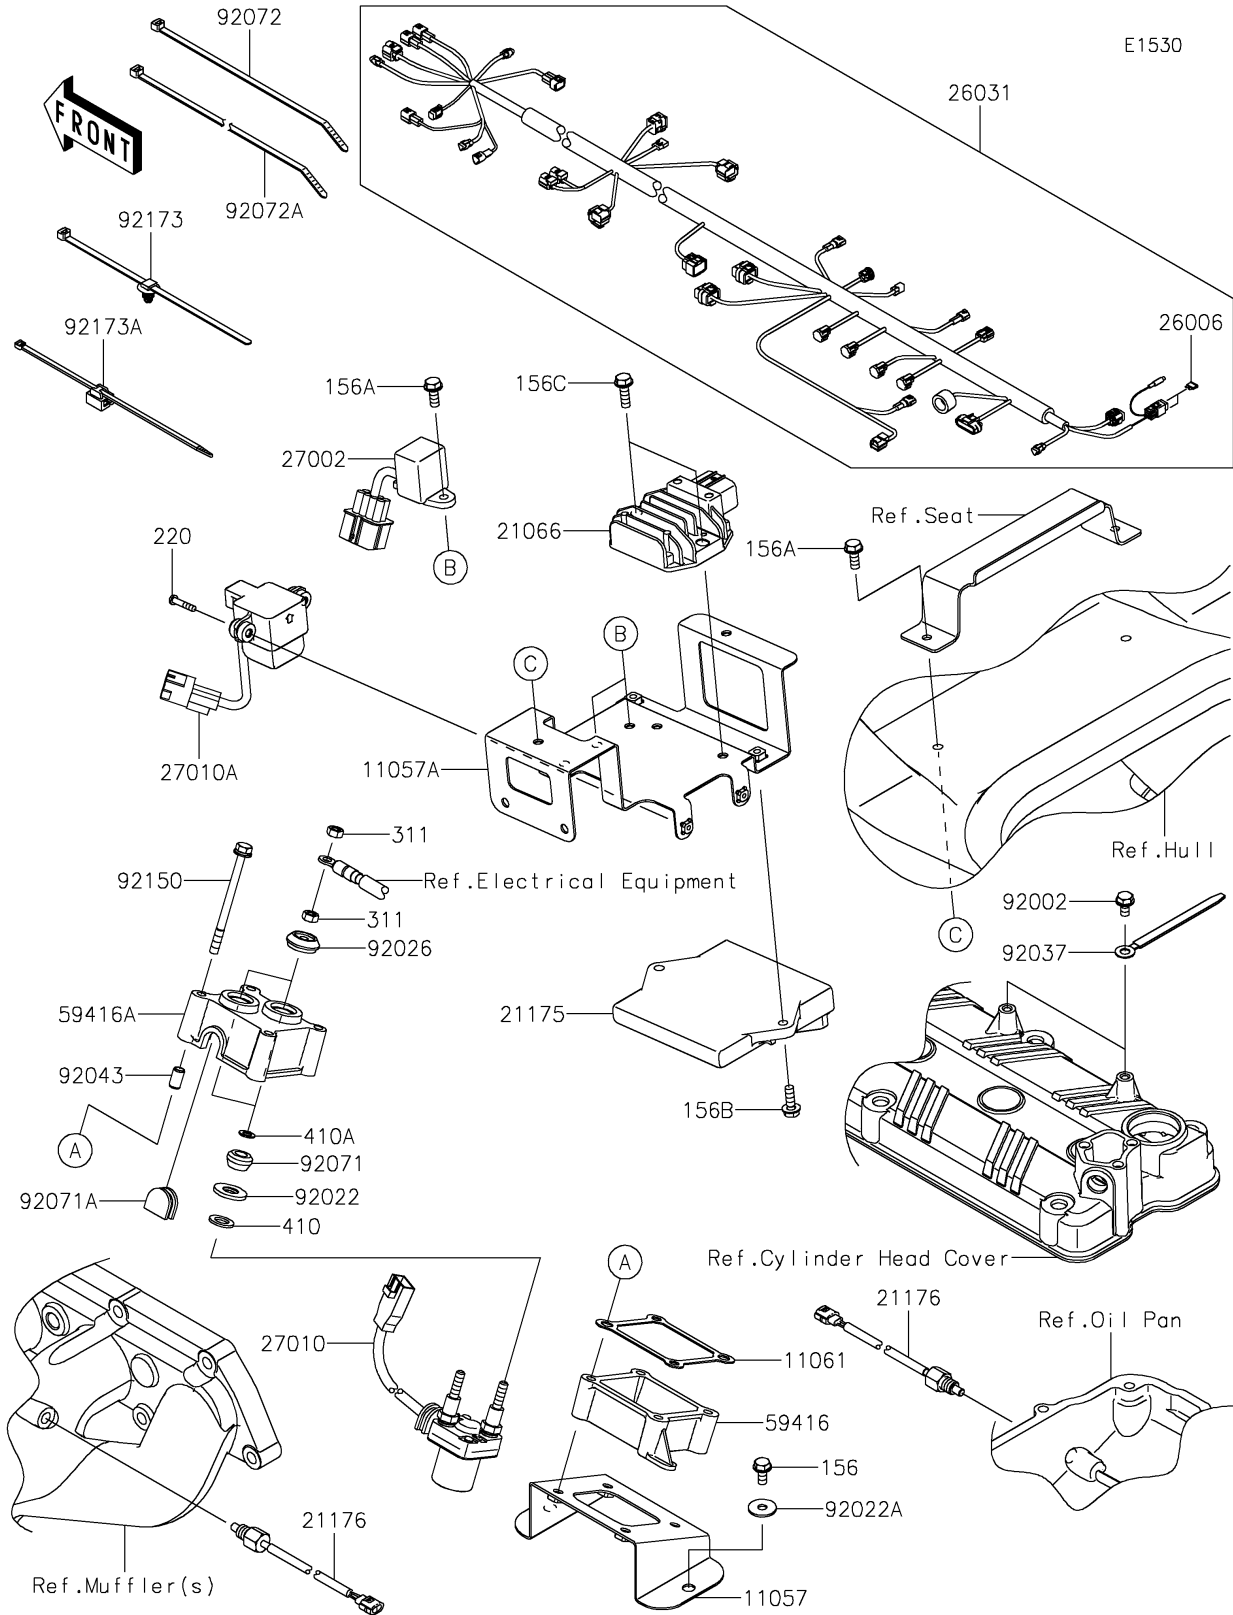

2024 JET SKI® STX® 160

PARTS DIAGRAM

Fuel Injection

2024 JET SKI® STX® 160

PARTS LIST Fuel Injection

ITEM NAME

PART NUMBER

QUANTITY
