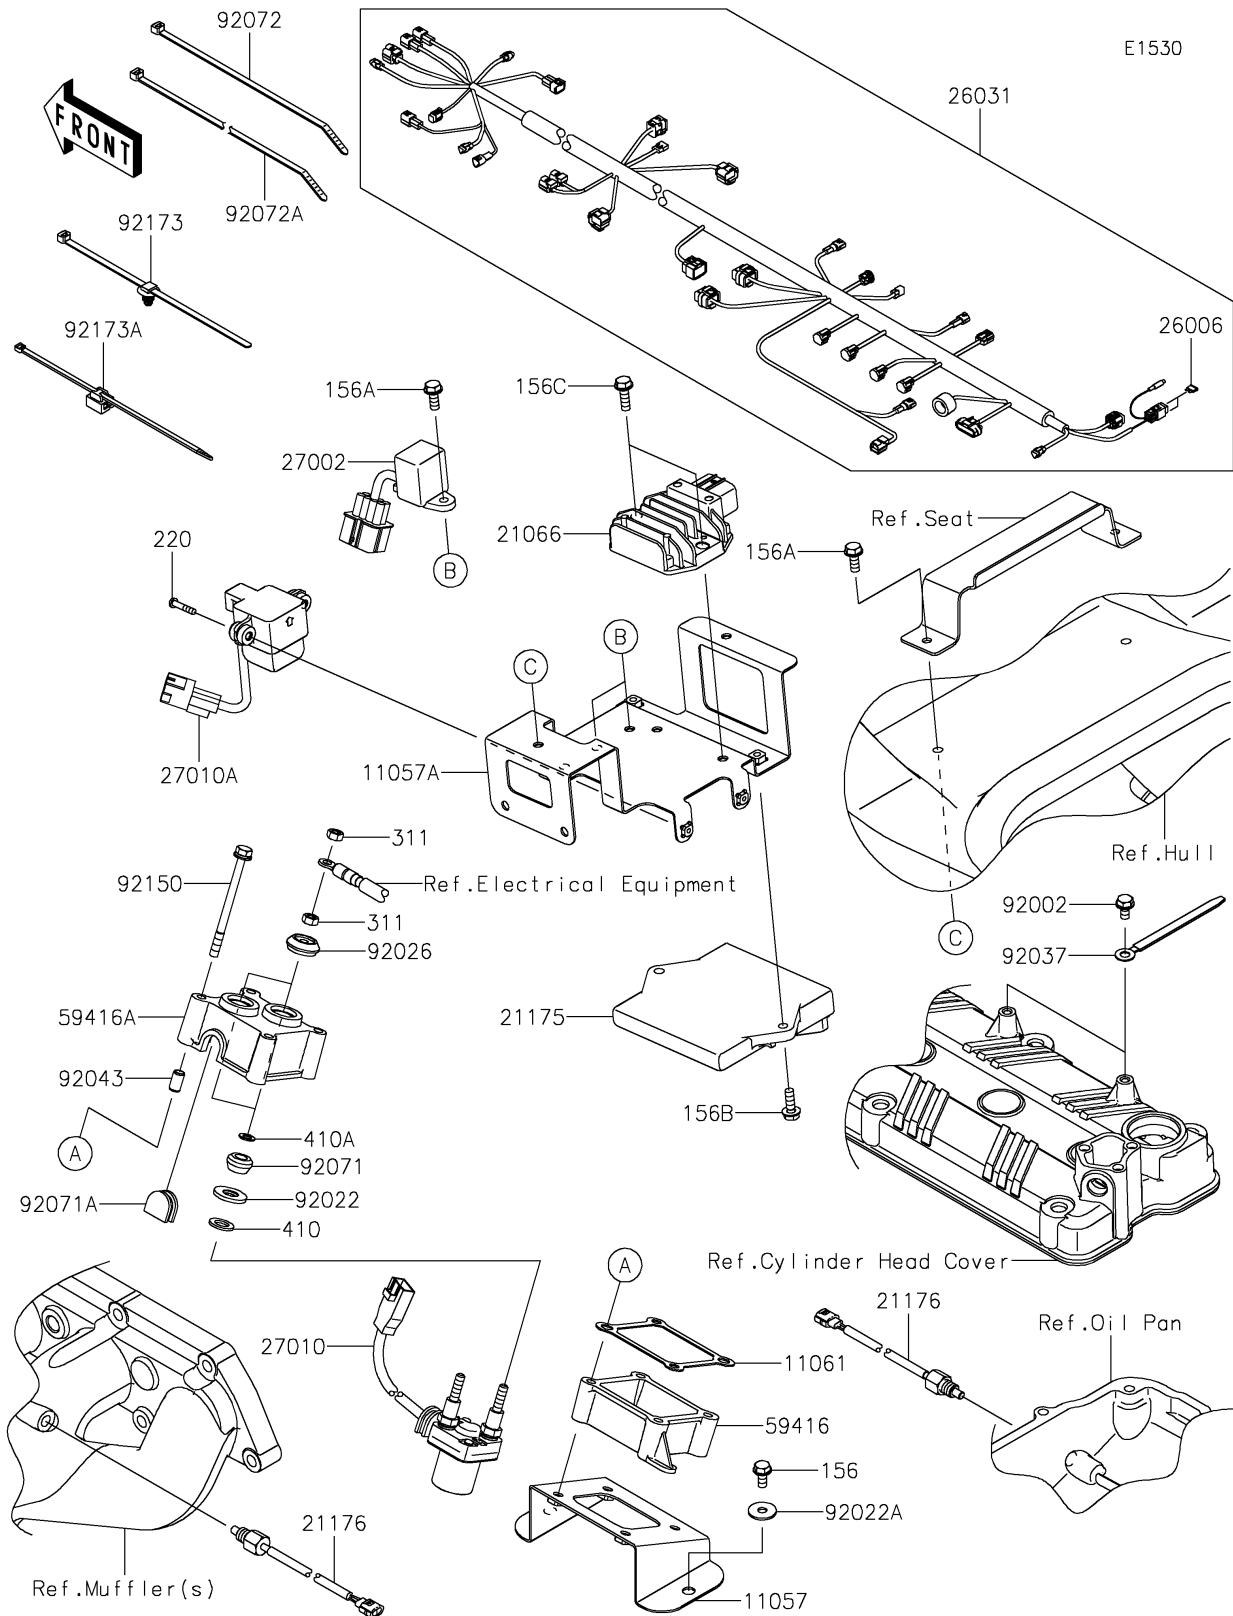

2024 JET SKI® STX® 160

PARTS DIAGRAM

Fuel Injection