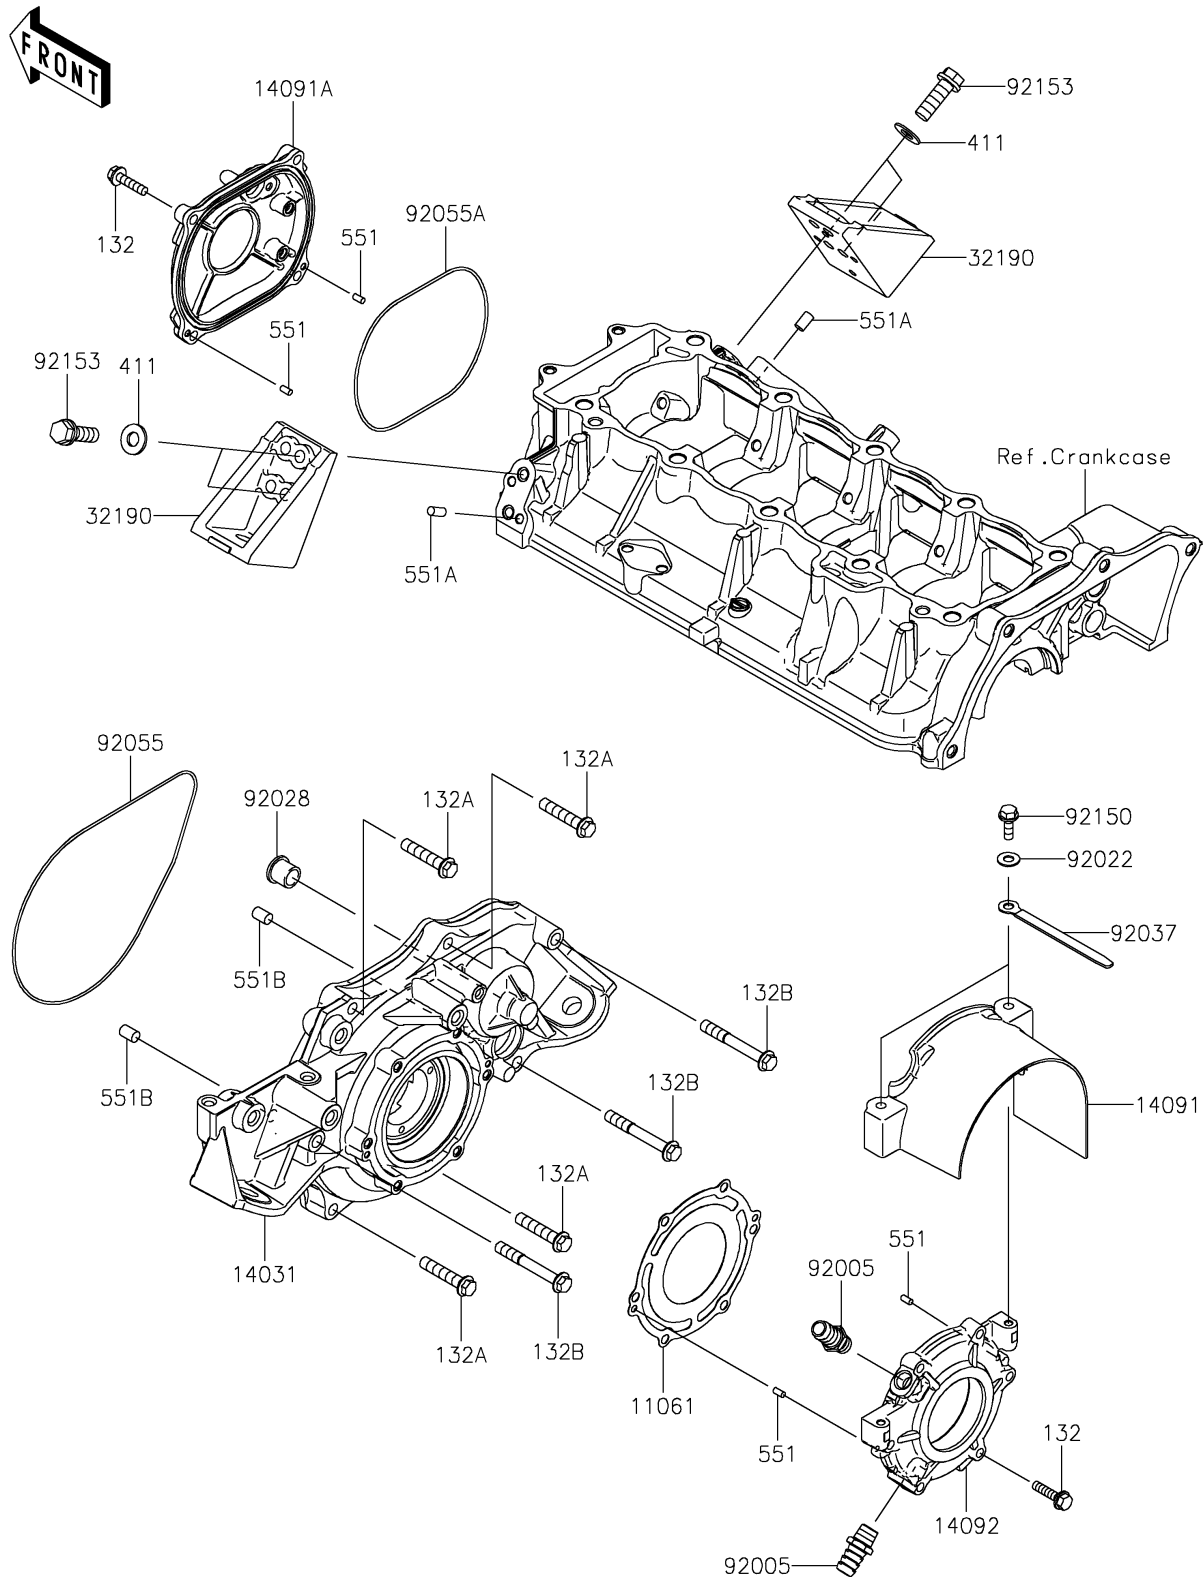

2024 JET SKI® STX® 160

PARTS DIAGRAM

Engine Cover(s)

E1431

2024 JET SKI® STX® 160

PARTS LIST

Engine Cover(s)

ITEM NAME

PART NUMBER

QUANTITY
