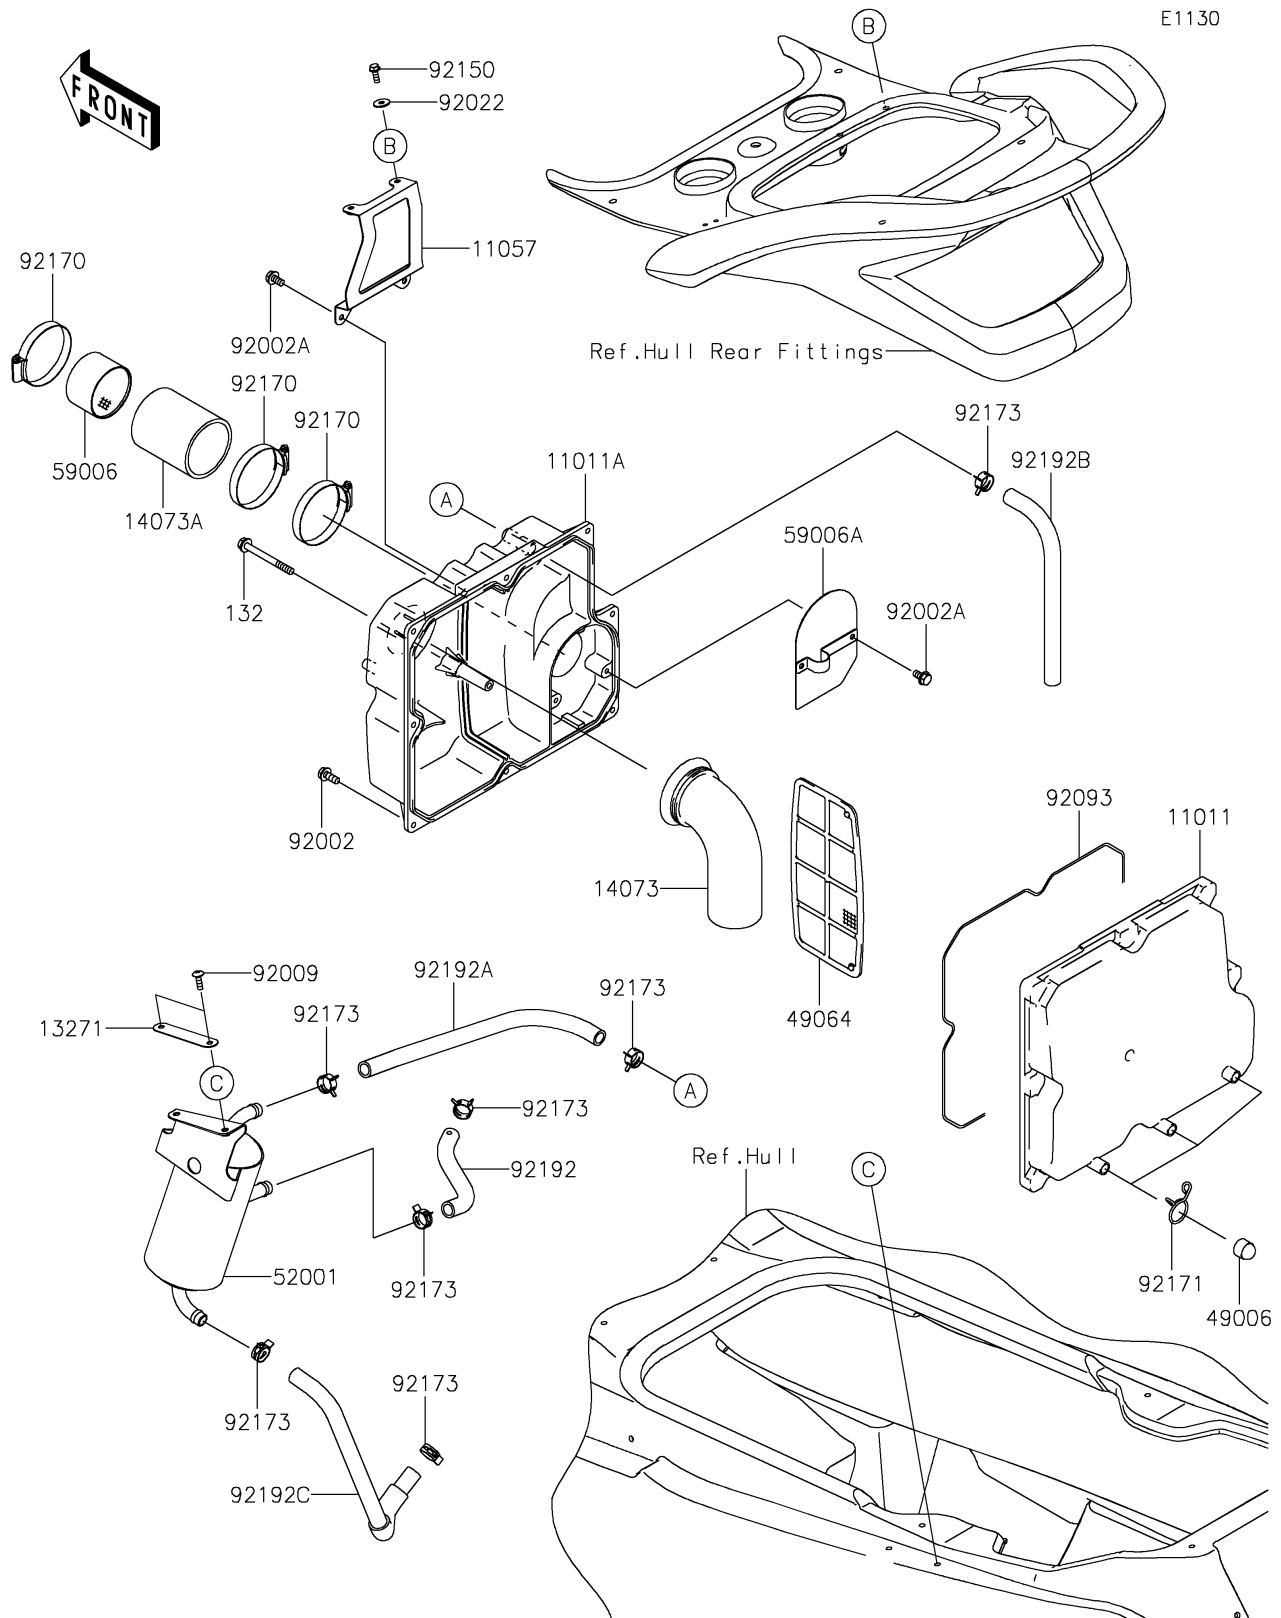

2024 JET SKI® STX® 160

PARTS DIAGRAM

Intake Silencer

2024 JET SKI® STX® 160

PARTS LIST

Intake Silencer

ITEM NAME

PART NUMBER

QUANTITY
