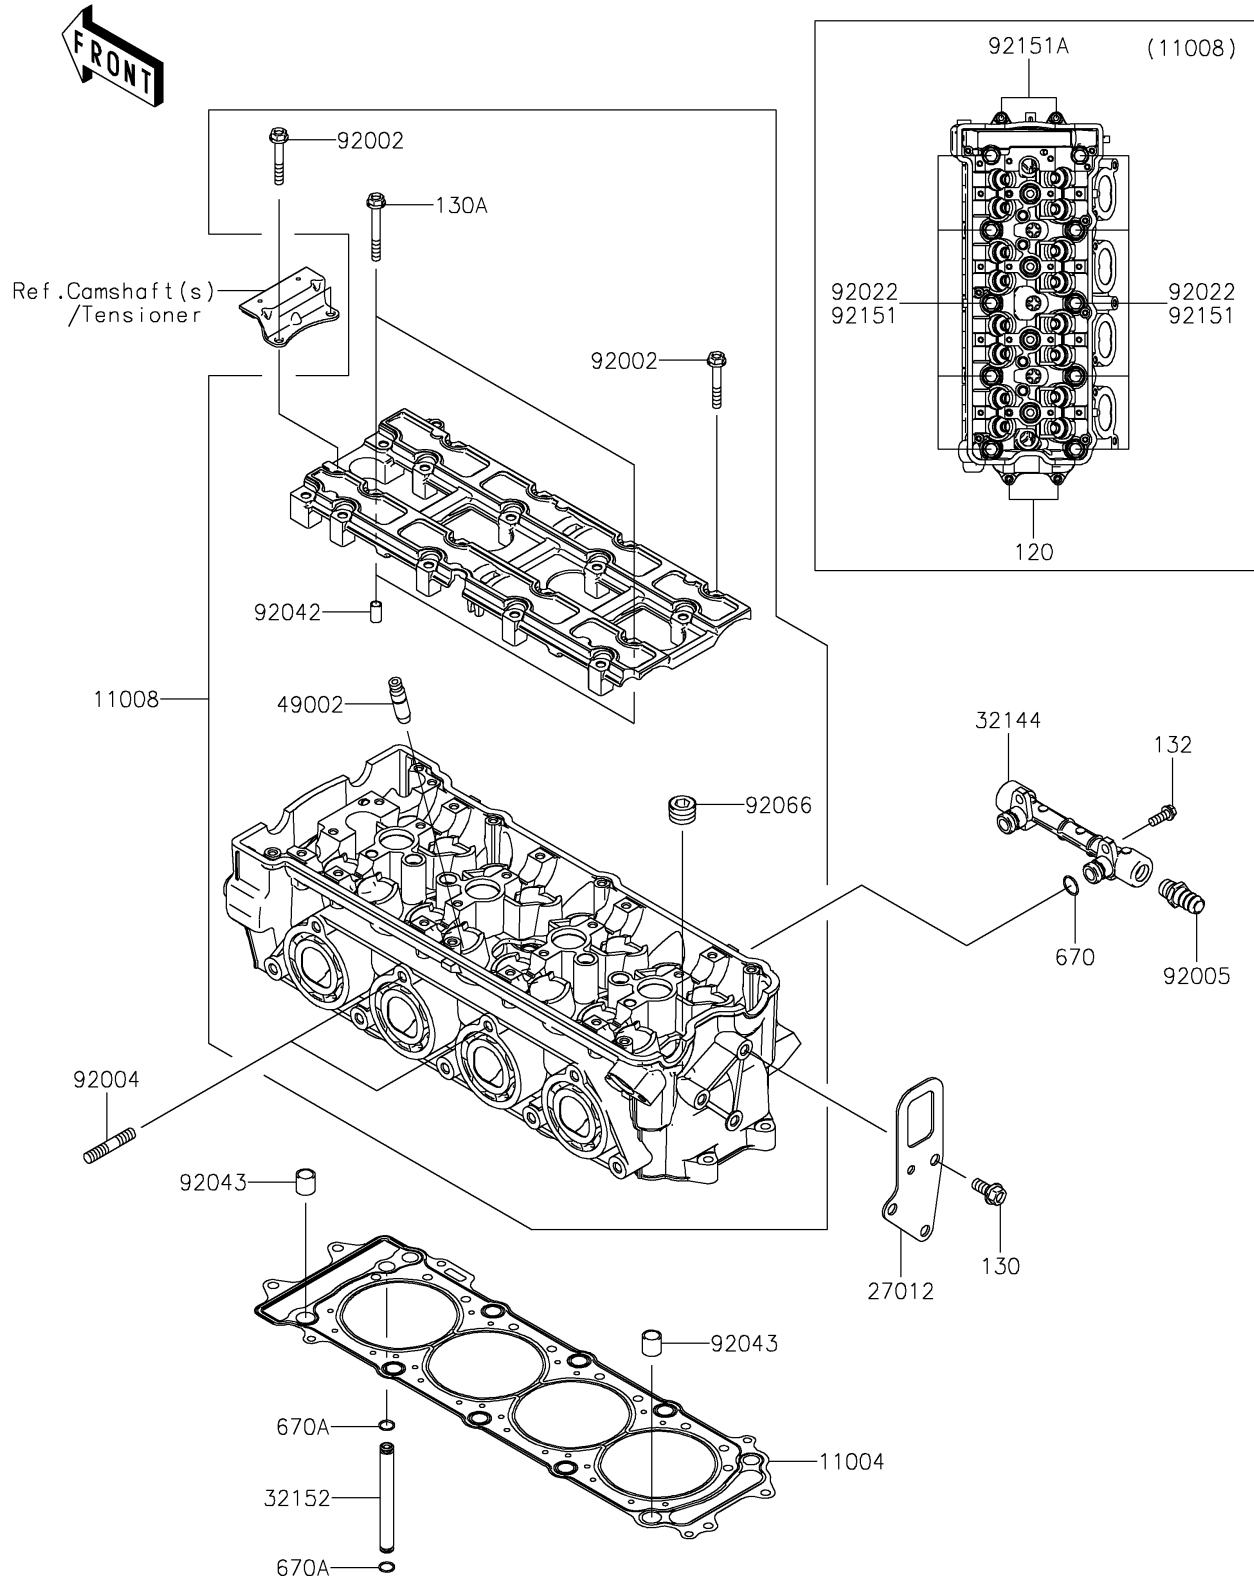

2024 JET SKI® STX® 160

PARTS DIAGRAM

Cylinder Head

E1111

2024 JET SKI® STX® 160

PARTS LIST

Cylinder Head

ITEM NAME

PART NUMBER

QUANTITY
