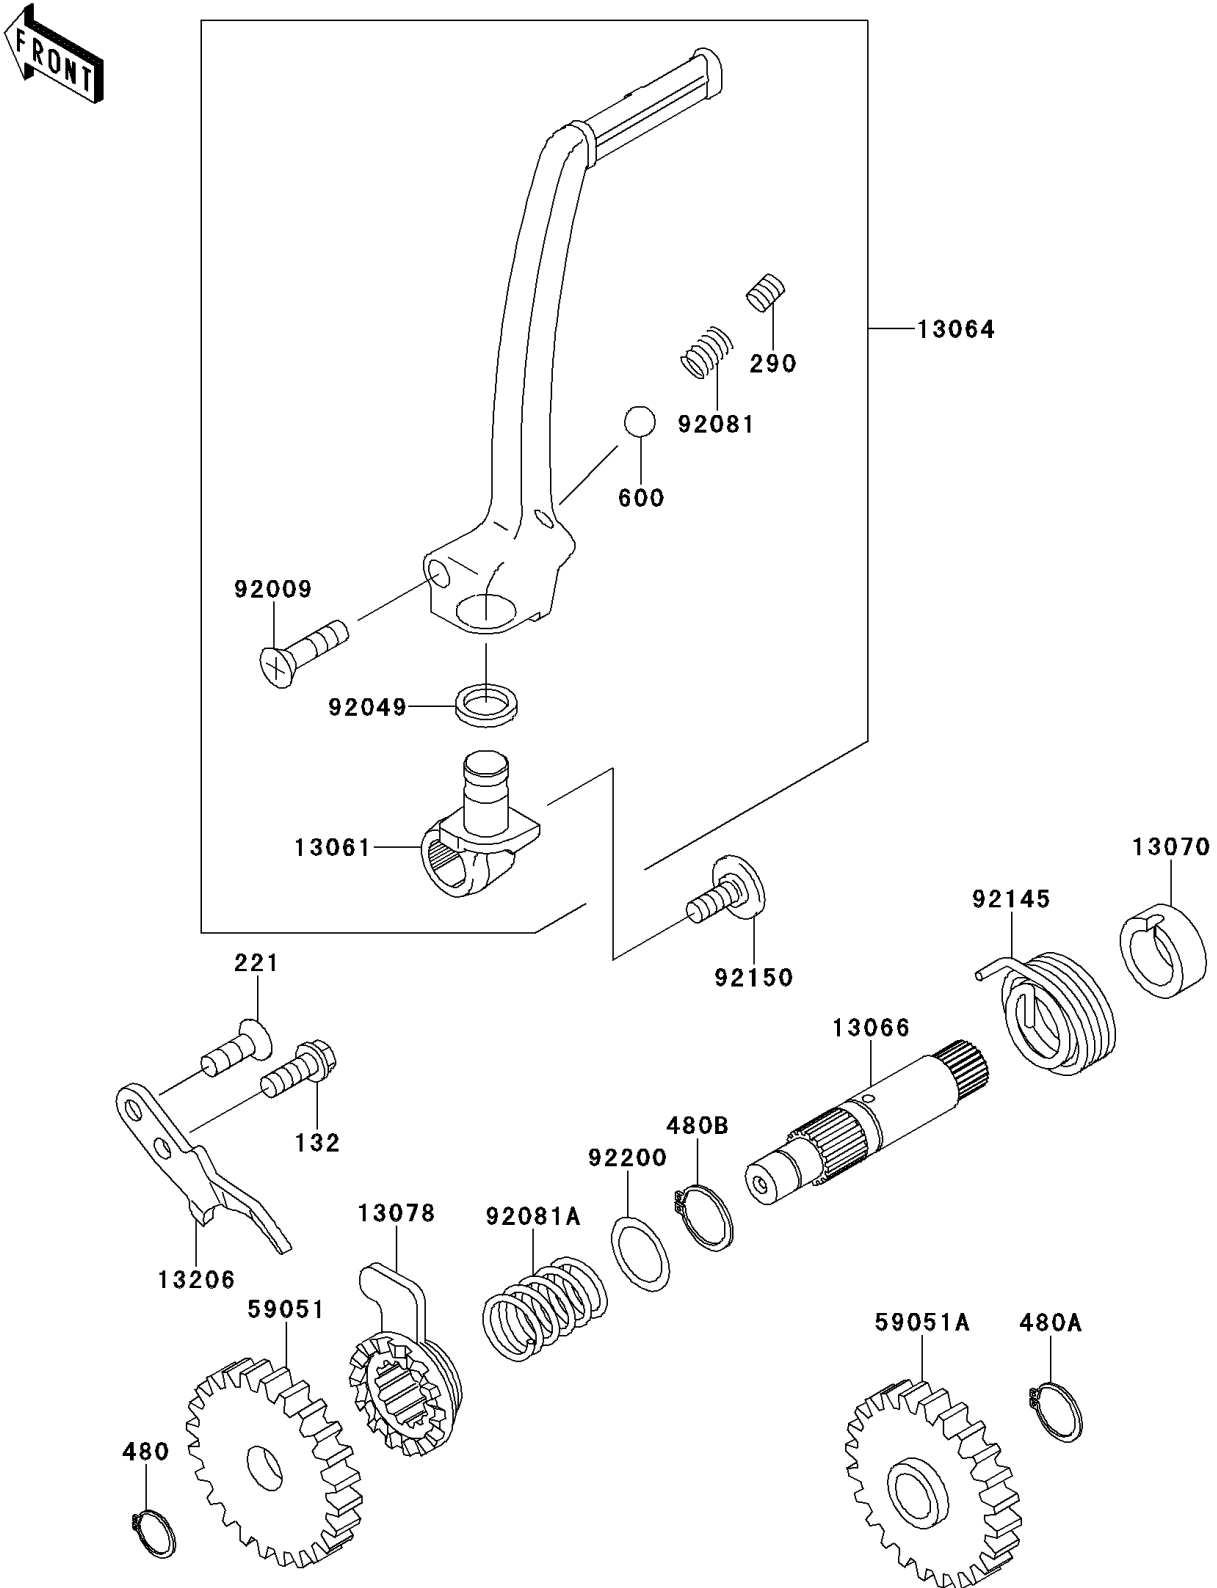

2011 KX™ 85

PARTS DIAGRAM

Kickstarter Mechanism

E1340

2011 KX™ 85

PARTS LIST

Kickstarter Mechanism

ITEM NAME

PART NUMBER

QUANTITY
