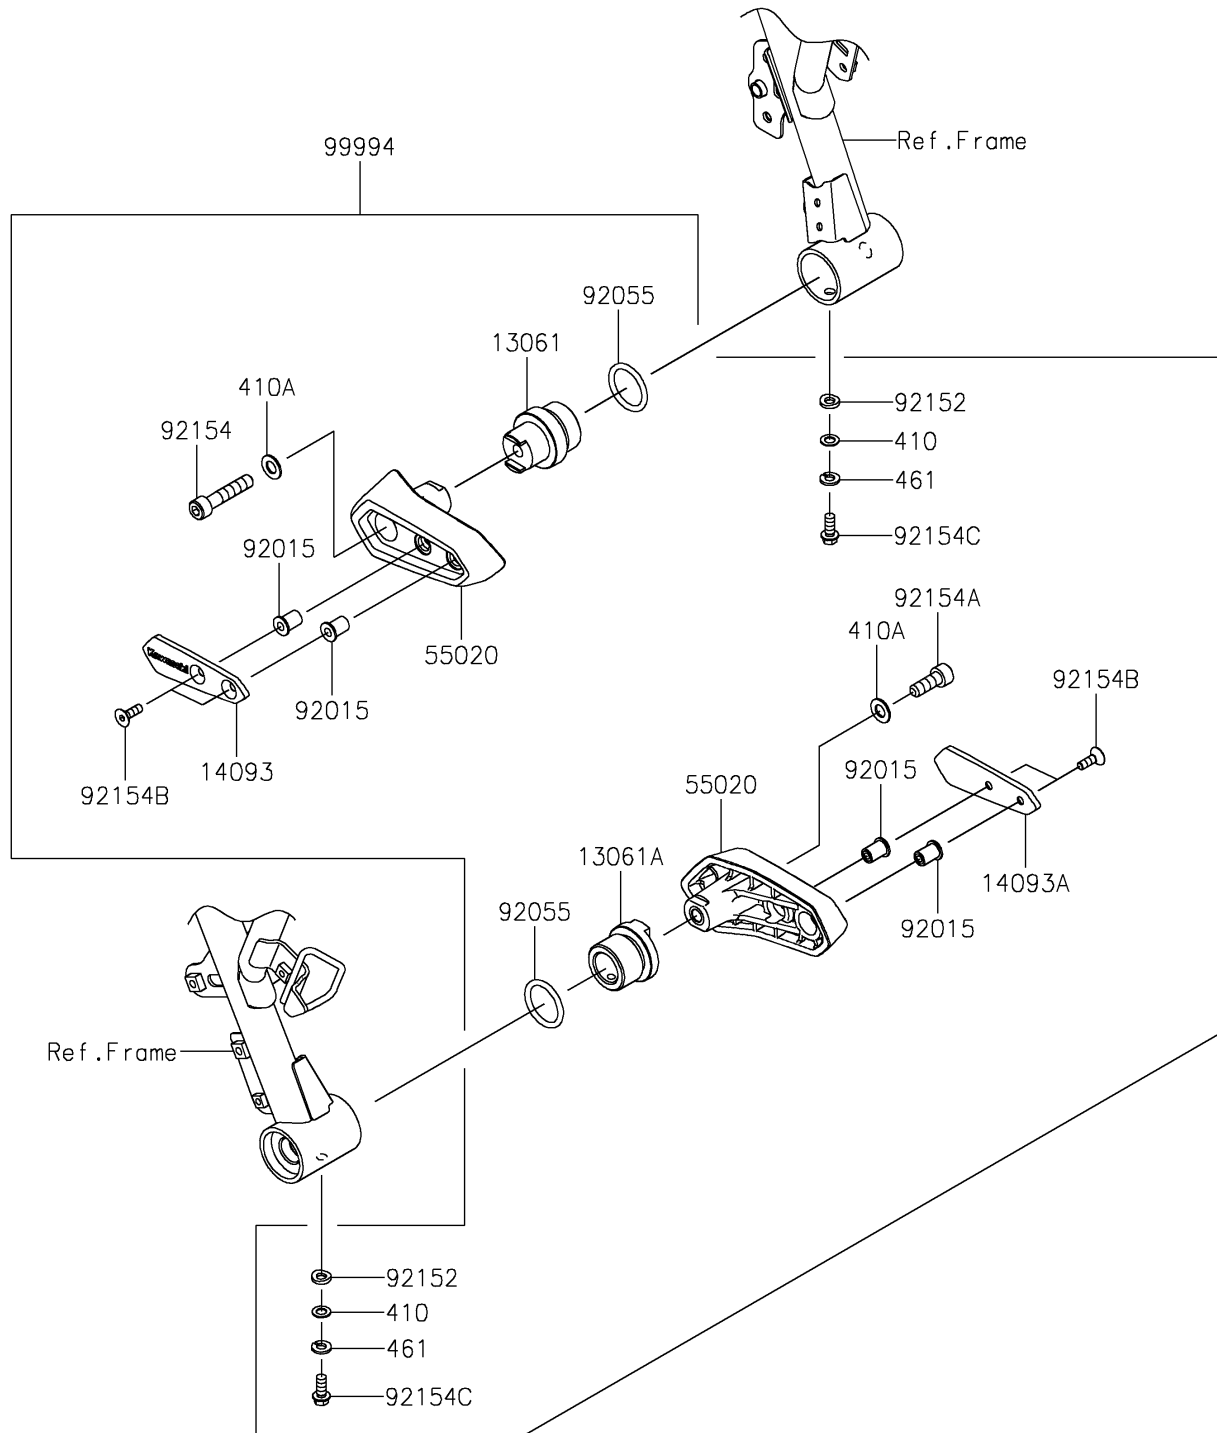

2024 NINJA® ZX™-4RR KRT EDITION ABS

PARTS DIAGRAM

Accessory(Slider)

F2910A

2024 NINJA® ZX™-4RR KRT EDITION ABS

PARTS LIST

Accessory(Slider)

ITEM NAME

PART NUMBER

QUANTITY
