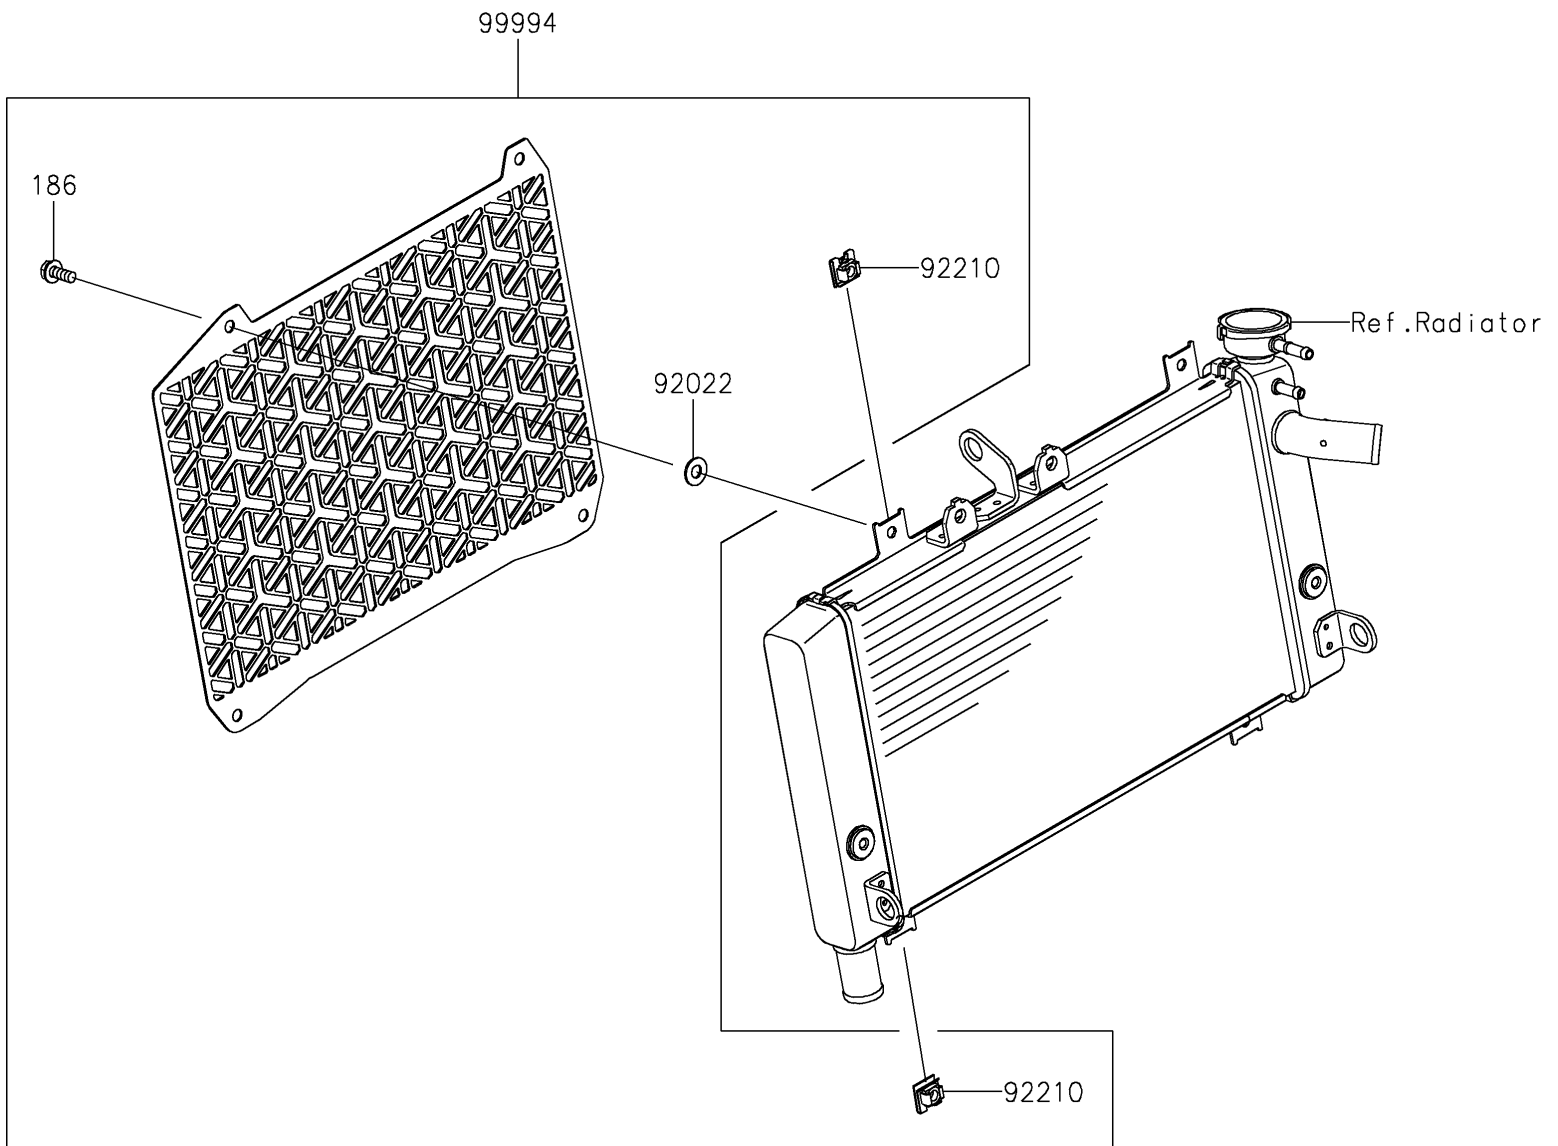

2024 NINJA[®] ZX[™]-4RR ABS

PARTS DIAGRAM

Accessory(Radiator Trim)

F2910

2024 NINJA® ZX™-4RR ABS

PARTS LIST

Accessory(Radiator Trim)

ITEM NAME

PART NUMBER

QUANTITY
