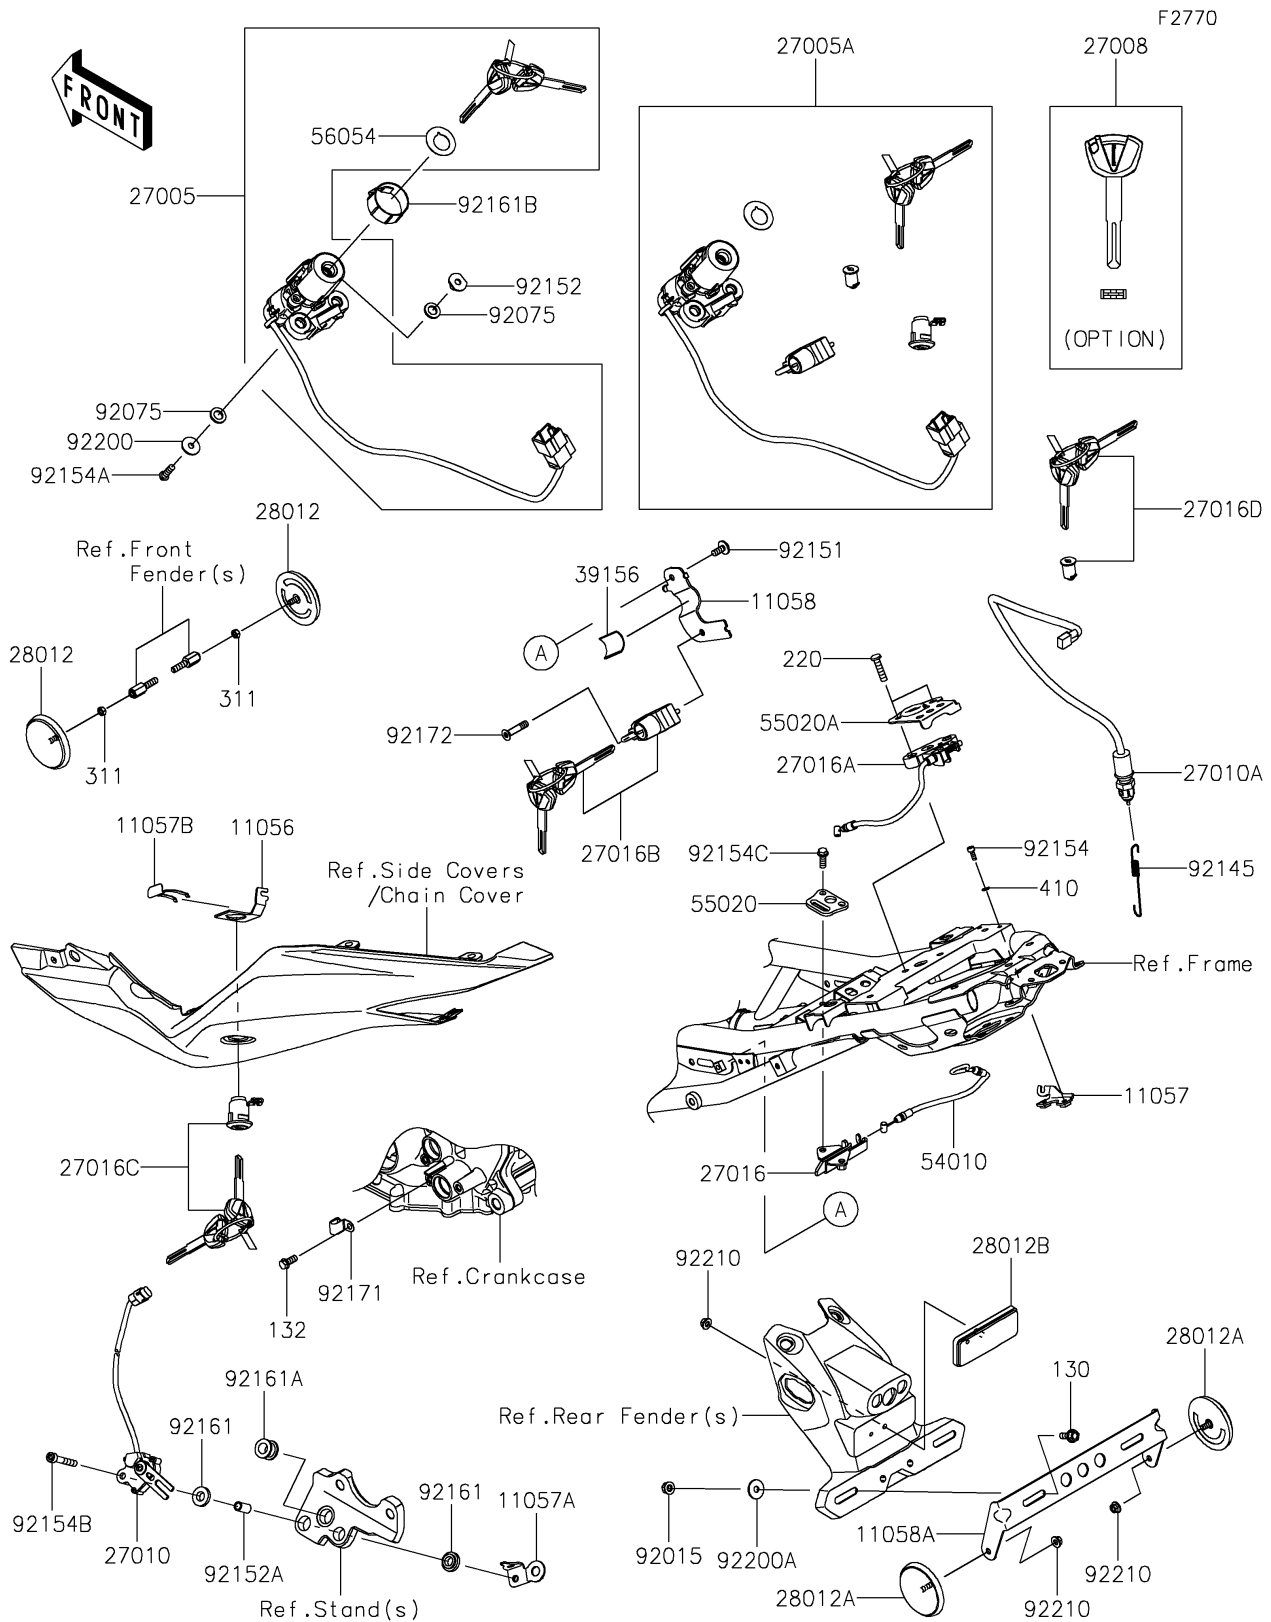

2024 NINJA® ZX™-4RR KRT EDITION ABS

PARTS DIAGRAM

Ignition Switch/Locks/Reflectors

2024 NINJA® ZX™-4RR KRT EDITION ABS

PARTS LIST

Ignition Switch/Locks/Reflectors

ITEM NAME

PART NUMBER

QUANTITY
