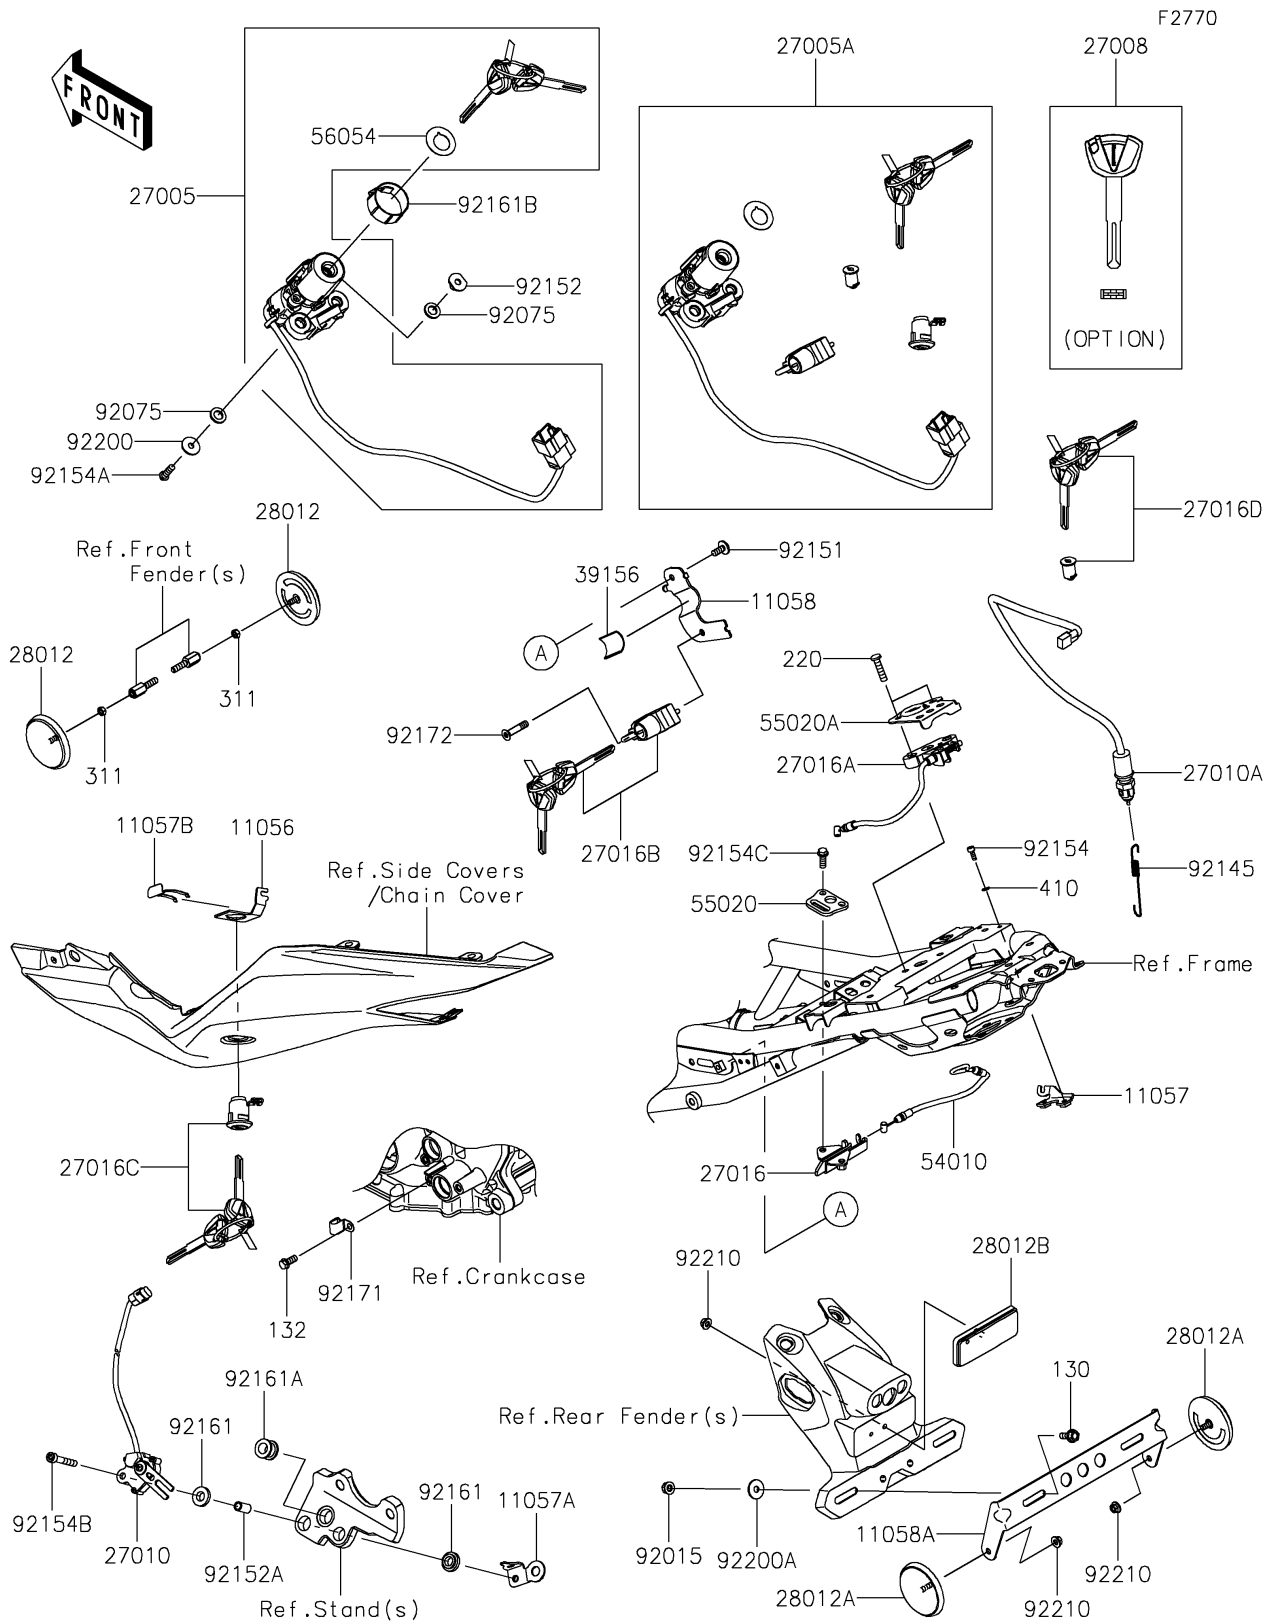

2024 Ninja ZX-4RR 40th Anniversary Edition ABS

PARTS DIAGRAM

Ignition Switch/Locks/Reflectors