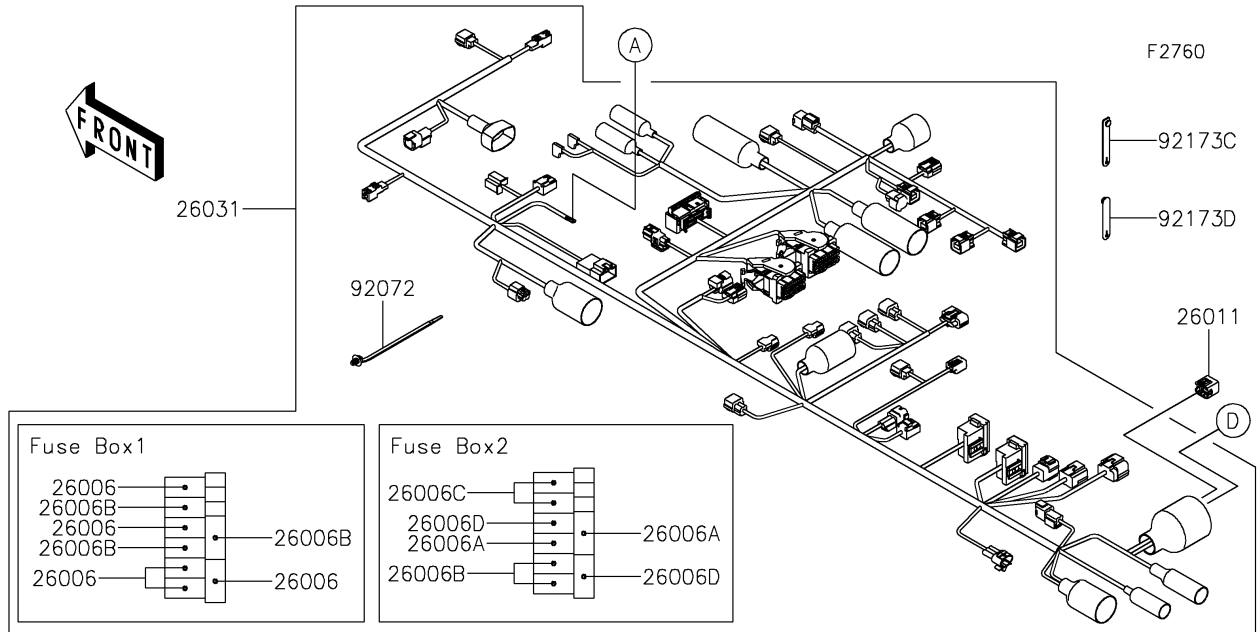

2024 Ninja ZX-4RR 40th Anniversary Edition ABS

PARTS DIAGRAM

Chassis Electrical Equipment