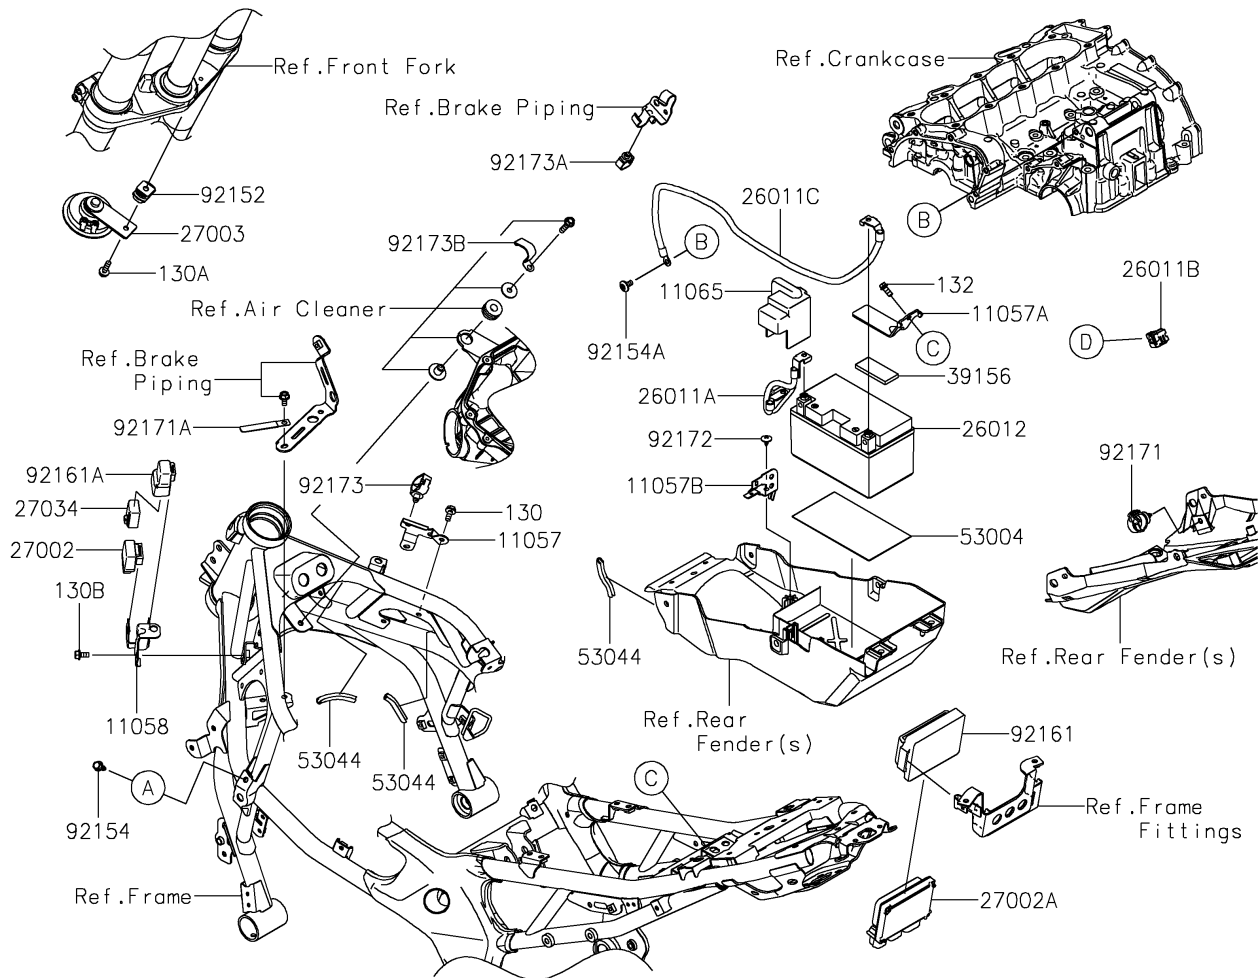

2024 Ninja ZX-4RR 40th Anniversary Edition ABS

PARTS DIAGRAM

Chassis Electrical Equipment