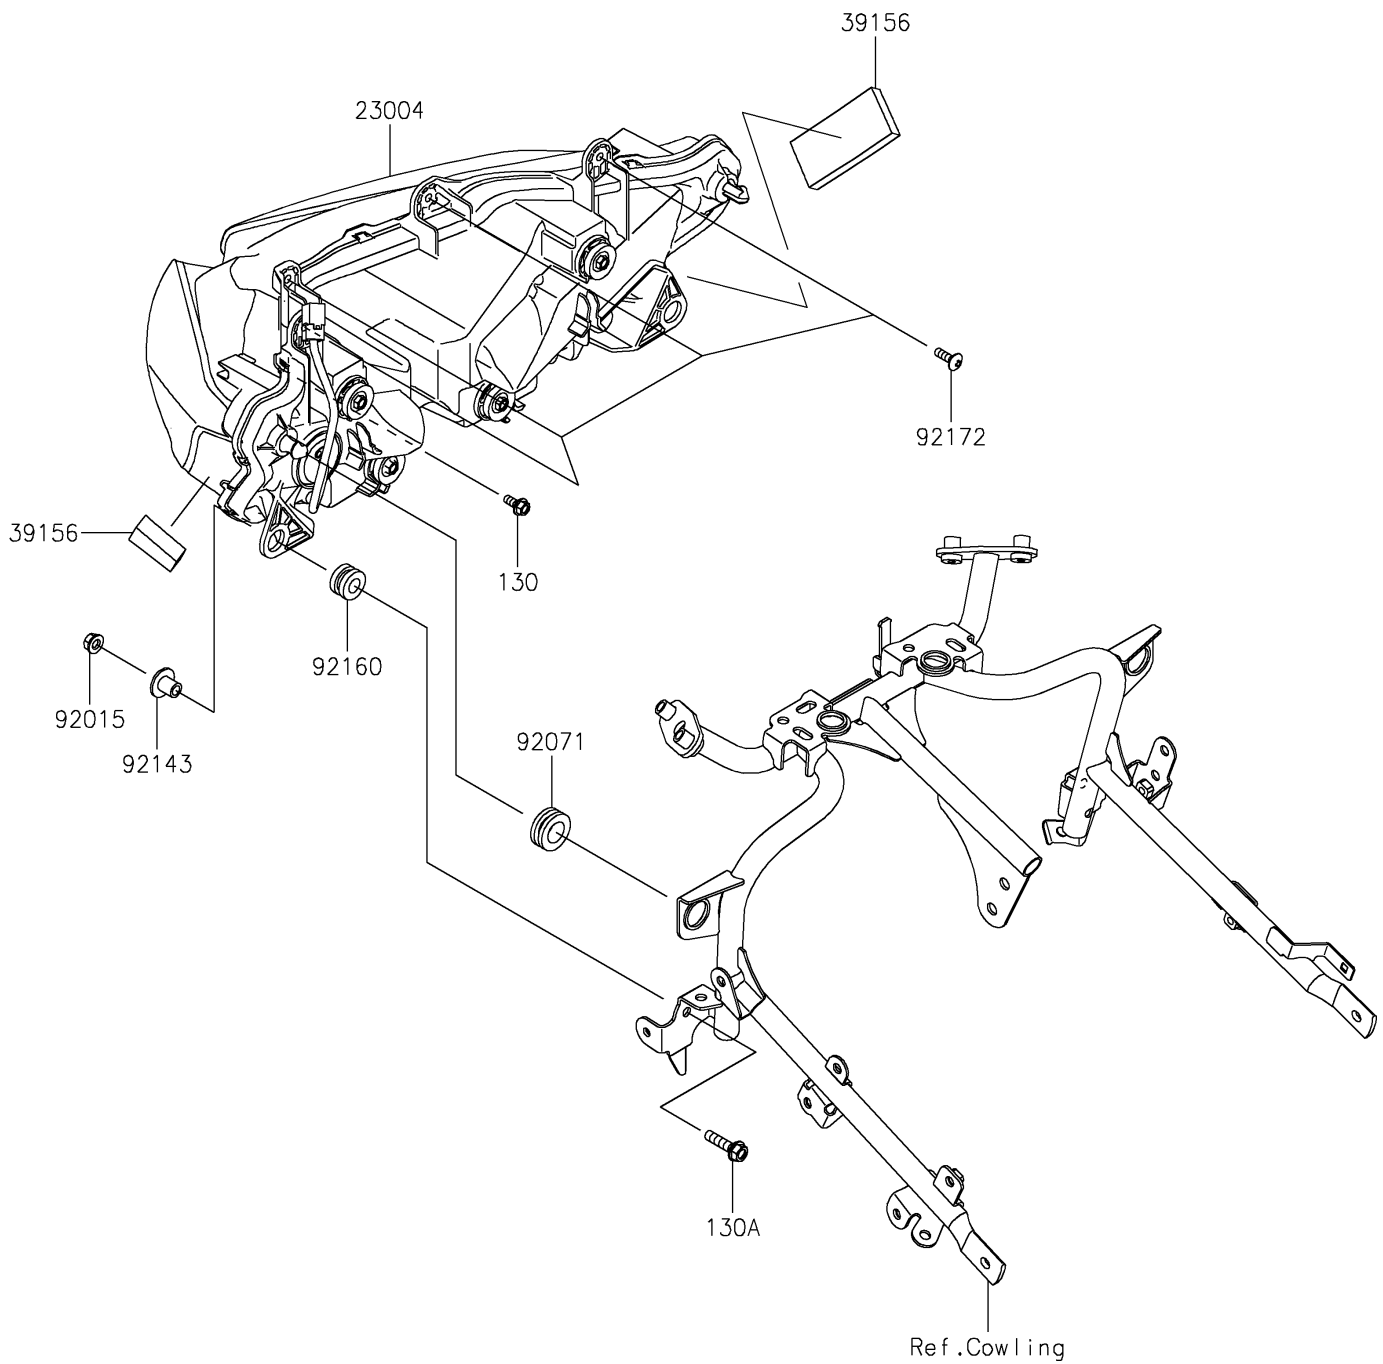

2024 NINJA[®] ZX[™]-4RR KRT EDITION ABS

PARTS DIAGRAM

Headlight(s)

F2710

2024 NINJA® ZX™-4RR KRT EDITION ABS

Kawasaki
Let the Good Times Roll®

PARTS LIST

Headlight(s)

ITEM NAME	PART NUMBER	QUANTITY
LAMP-HEAD,LED (Ref # 23004)	23004-0423	1
PAD,70X40X10 (Ref # 39156)	39156-2804	2
NUT,FLANGED,6MM (Ref # 92015)	92015-1367	2
GROMMET (Ref # 92071)	92071-1131	2
COLLAR (Ref # 92143)	92143-1353	2
DAMPER,10X20X12 (Ref # 92160)	92160-1167	2
SCREW,TAPPING,5X16 (Ref # 92172)	92172-0427	4
BOLT-FLANGED,5X12 (Ref # 130)	130BA0512	1
BOLT-FLANGED,6X25 (Ref # 130A)	130BA0625	2