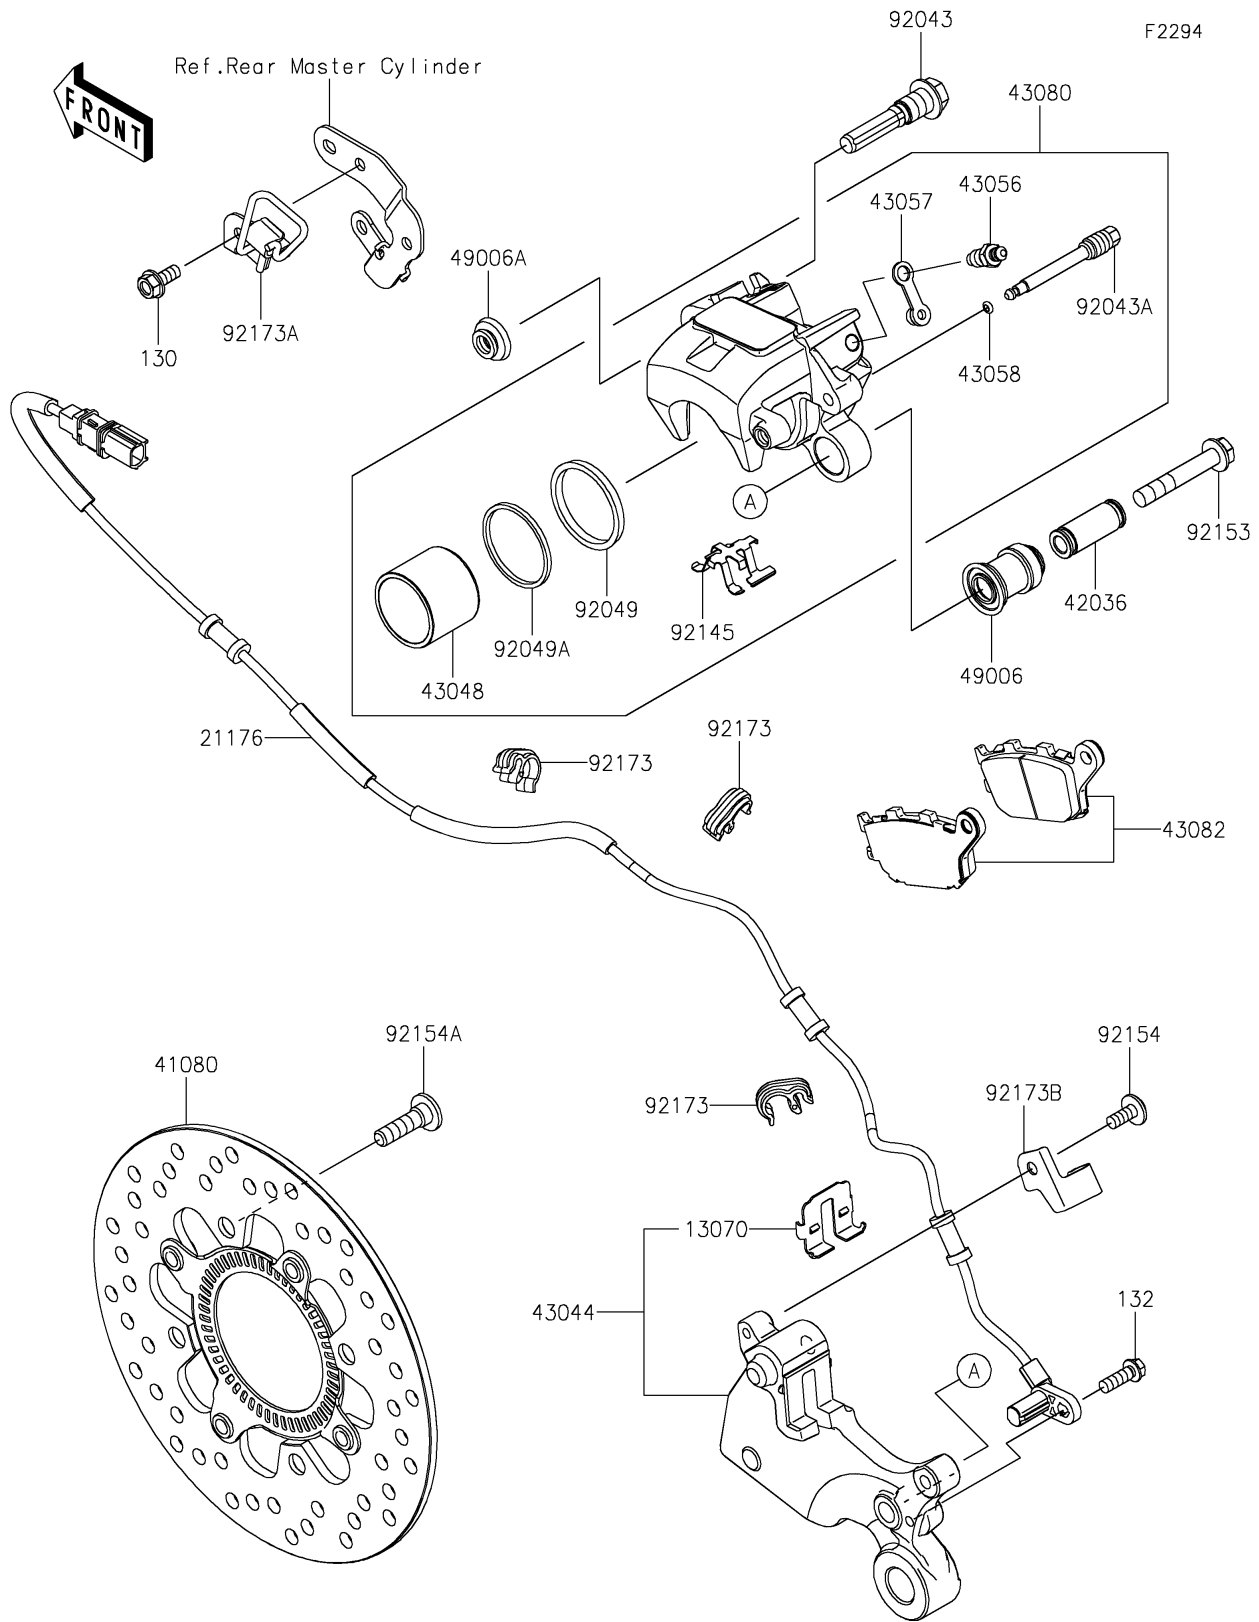

2024 NINJA[®] ZX[™]-4RR KRT EDITION ABS

PARTS DIAGRAM

Rear Brake

2024 NINJA® ZX™-4RR KRT EDITION ABS

Kawasaki
Let the Good Times Roll®

PARTS LIST

Rear Brake

ITEM NAME	PART NUMBER	QUANTITY
-----------	-------------	----------
