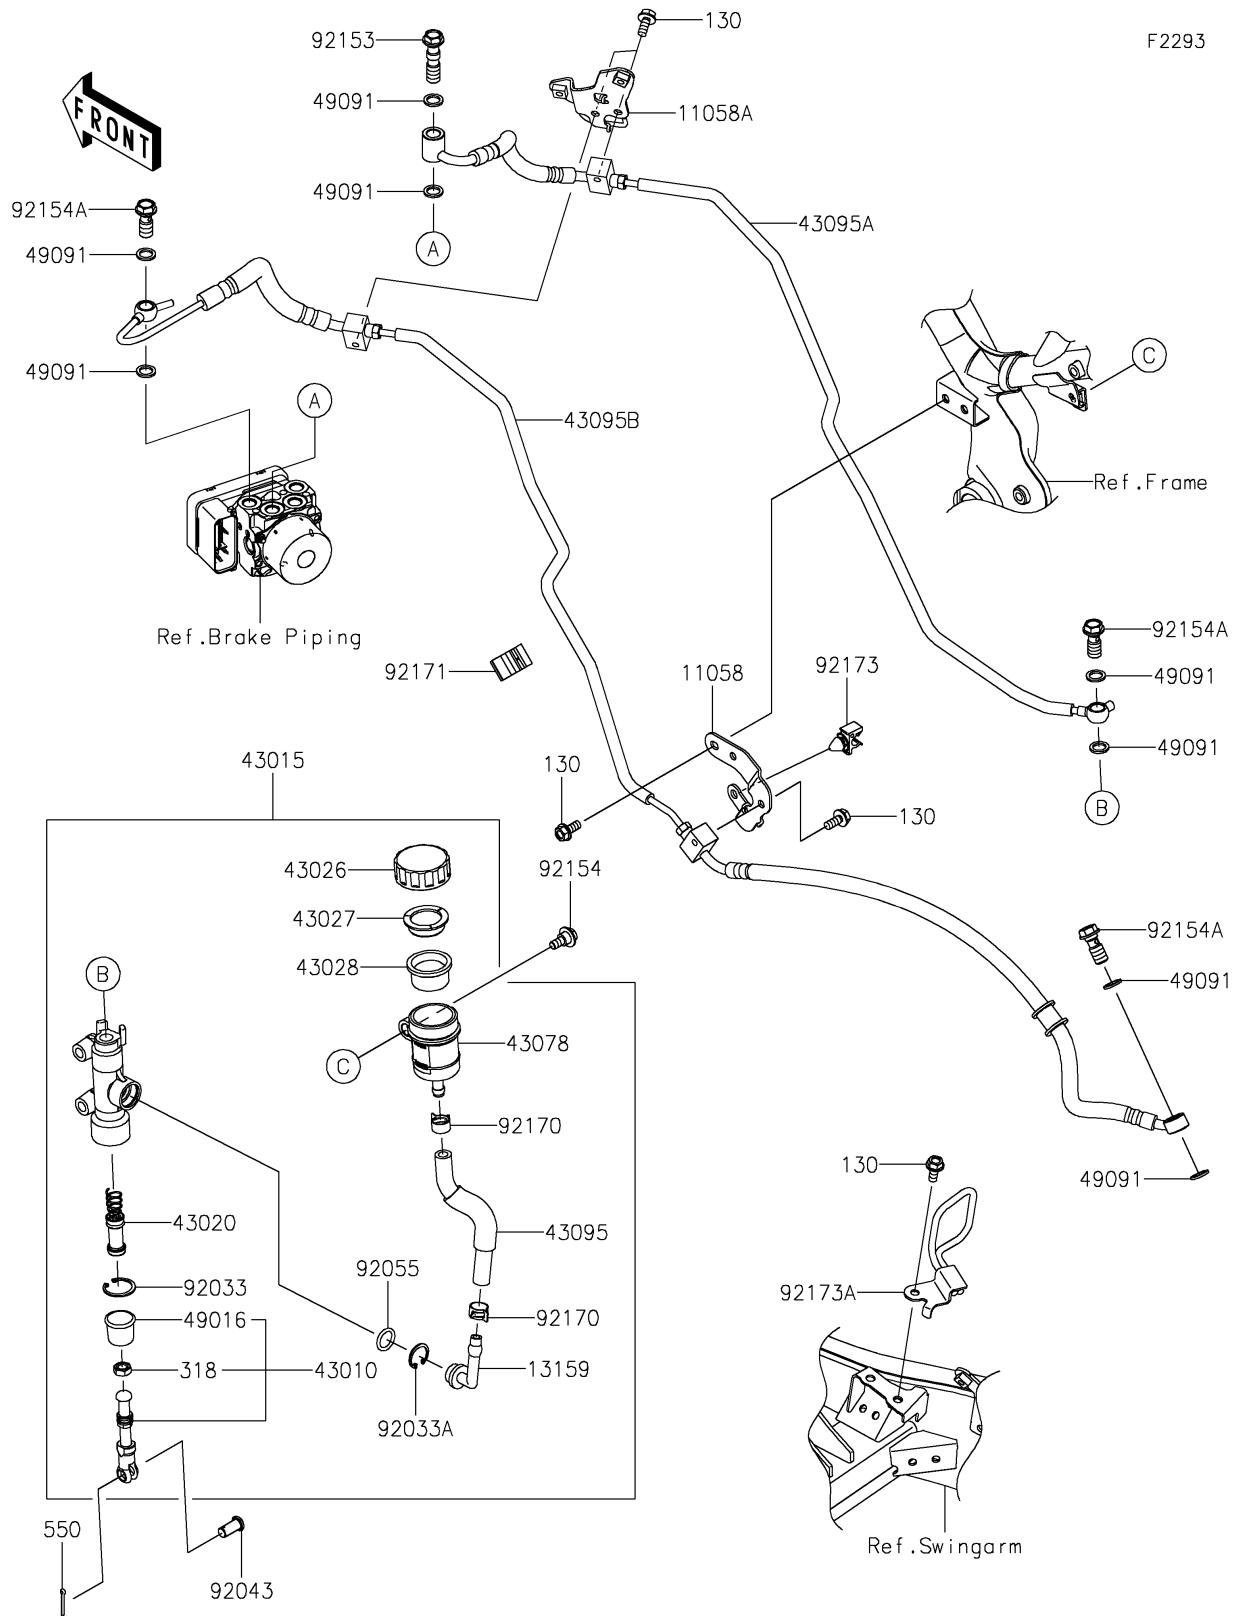

2024 NINJA[®] ZX[™]-4RR ABS

PARTS DIAGRAM Rear Master Cylinder

2024 NINJA® ZX™-4RR ABS

PARTS LIST

Rear Master Cylinder

ITEM NAME	PART NUMBER	QUANTITY
-----------	-------------	----------
