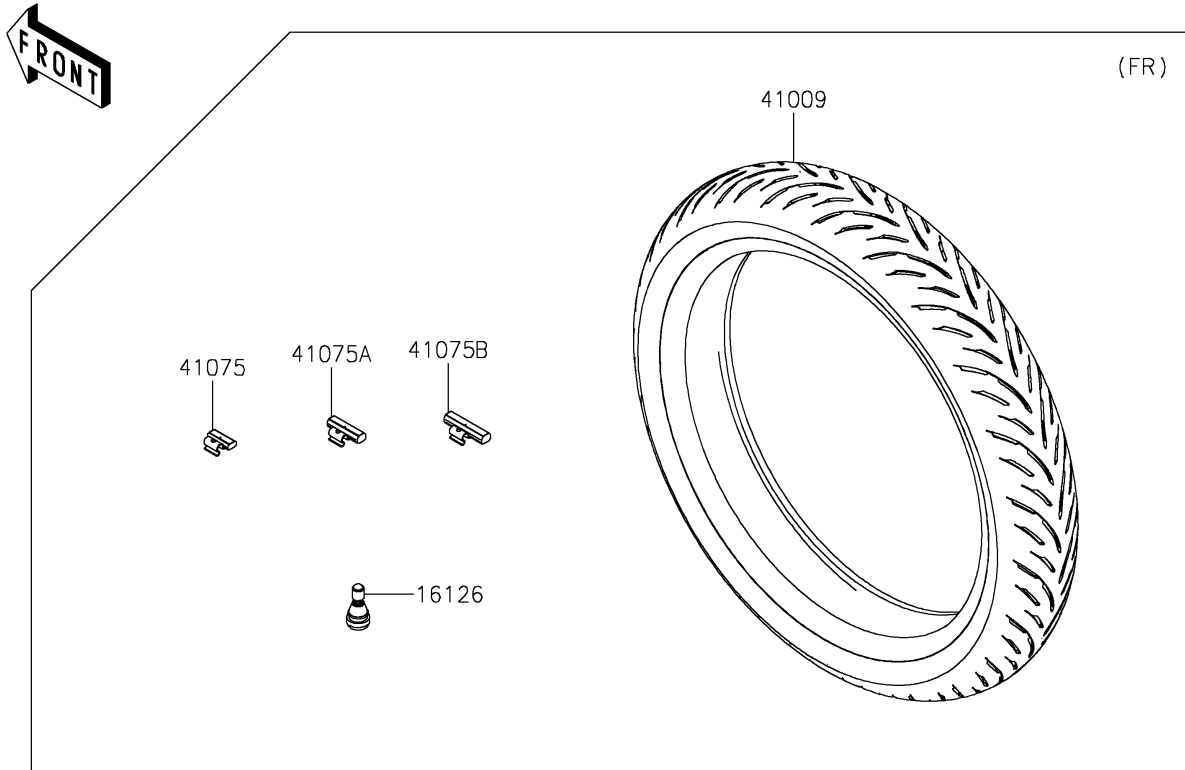

2024 Ninja ZX-4RR 40th Anniversary Edition ABS

PARTS DIAGRAM

Tires

F2210

2024 Ninja ZX-4RR 40th Anniversary Edition ABS

PARTS LIST

Tires

ITEM NAME	PART NUMBER	QUANTITY
-----------	-------------	----------
