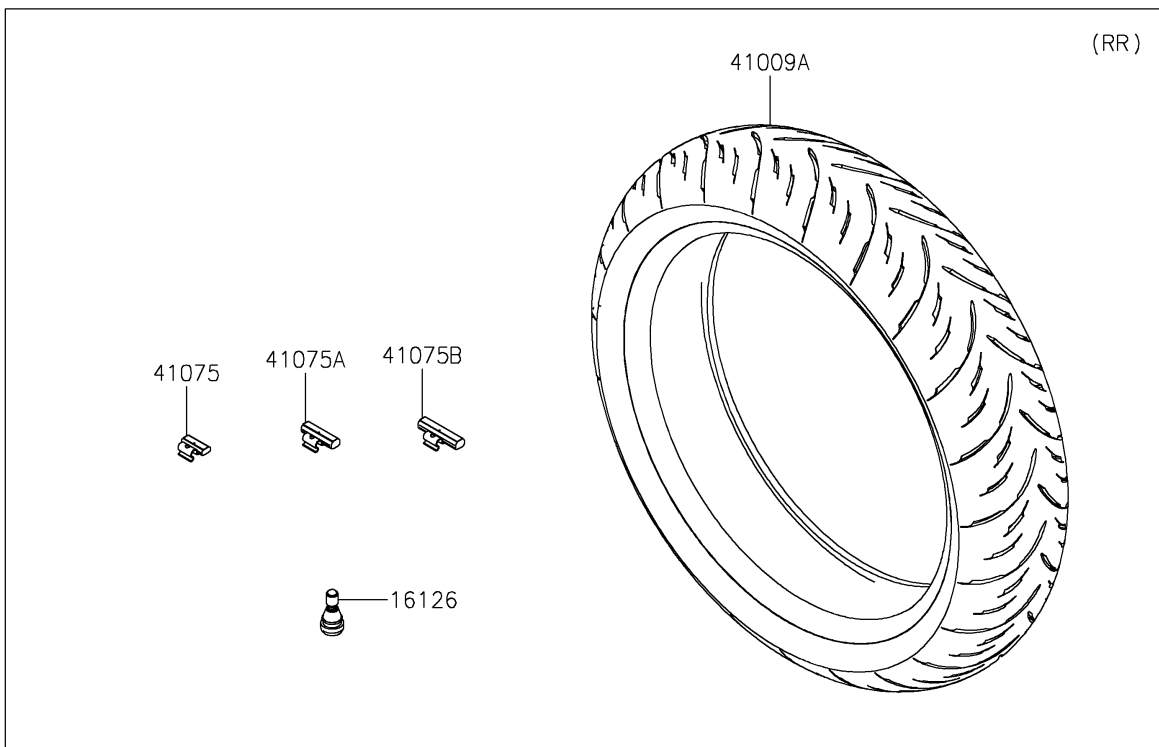

2024 Ninja ZX-4RR 40th Anniversary Edition ABS

PARTS DIAGRAM

Tires

F2210

2024 Ninja ZX-4RR 40th Anniversary Edition ABS

PARTS LIST

Tires

ITEM NAME	PART NUMBER	QUANTITY
-----------	-------------	----------
