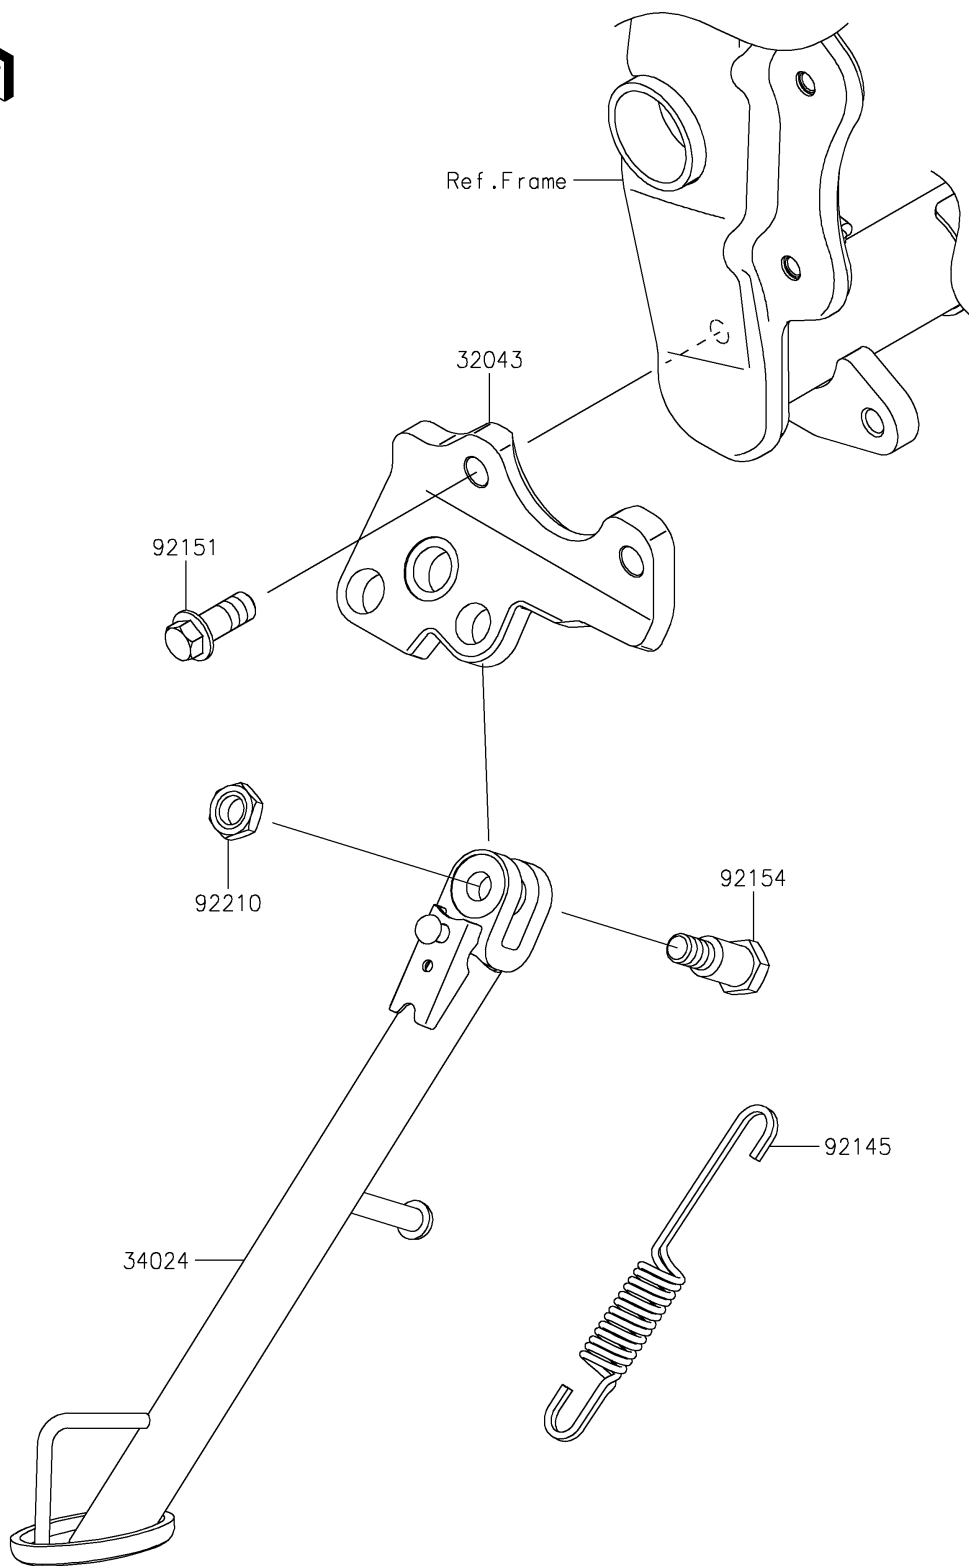

2024 NINJA[®] ZX[™]-4RR KRT EDITION ABS

Kawasaki
Let the Good Times Roll[®]

PARTS DIAGRAM

Stand(s)

F2190

2024 NINJA® ZX™-4RR KRT EDITION ABS

Kawasaki
Let the Good Times Roll®

PARTS LIST

Stand(s)

ITEM NAME	PART NUMBER	QUANTITY
BRACKET-STAND (Ref # 32043)	32043-0668	1
STAND-SIDE (Ref # 34024)	34024-0138	1
SPRING,SIDE STAND (Ref # 92145)	92145-0804	1
BOLT,FLANGED,10X25 (Ref # 92151)	92151-1802	2
BOLT,10X35.5 (Ref # 92154)	92154-1023	1
NUT,LOCK,10MM (Ref # 92210)	92210-0784	1