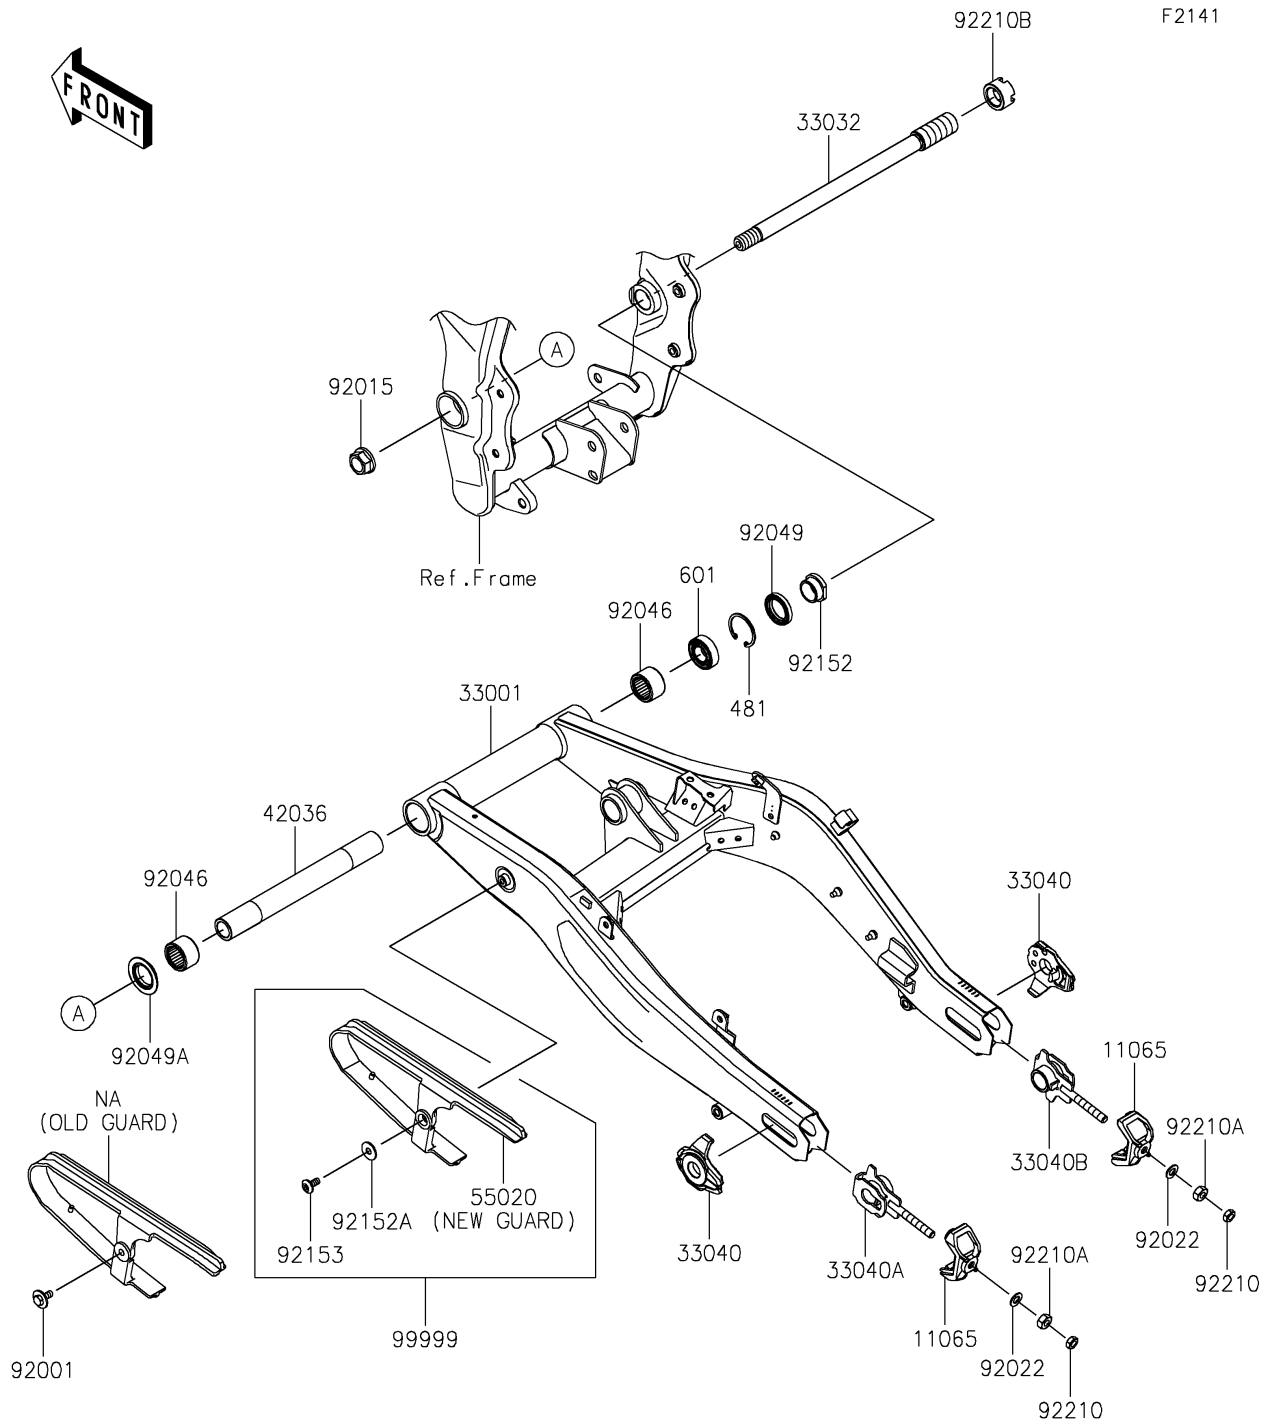

2024 NINJA[®] ZX[™]-4RR KRT EDITION ABS

PARTS DIAGRAM

Swingarm(SPFNN/SPFNL)

HOLE SIZE	GUARD	BOLT	COLLAR
7mm (OLD GUARD)	99999 (NEW GUARD KIT)	92001 (ONLY FOR OLD GUARD)	NONE
13mm (NEW GUARD)	55020	92153 (ONLY FOR NEW GUARD)	92152A

2024 NINJA® ZX™-4RR KRT EDITION ABS

PARTS LIST

Swingarm(SPFNN/SPFNL)

ITEM NAME	PART NUMBER	QUANTITY
-----------	-------------	----------