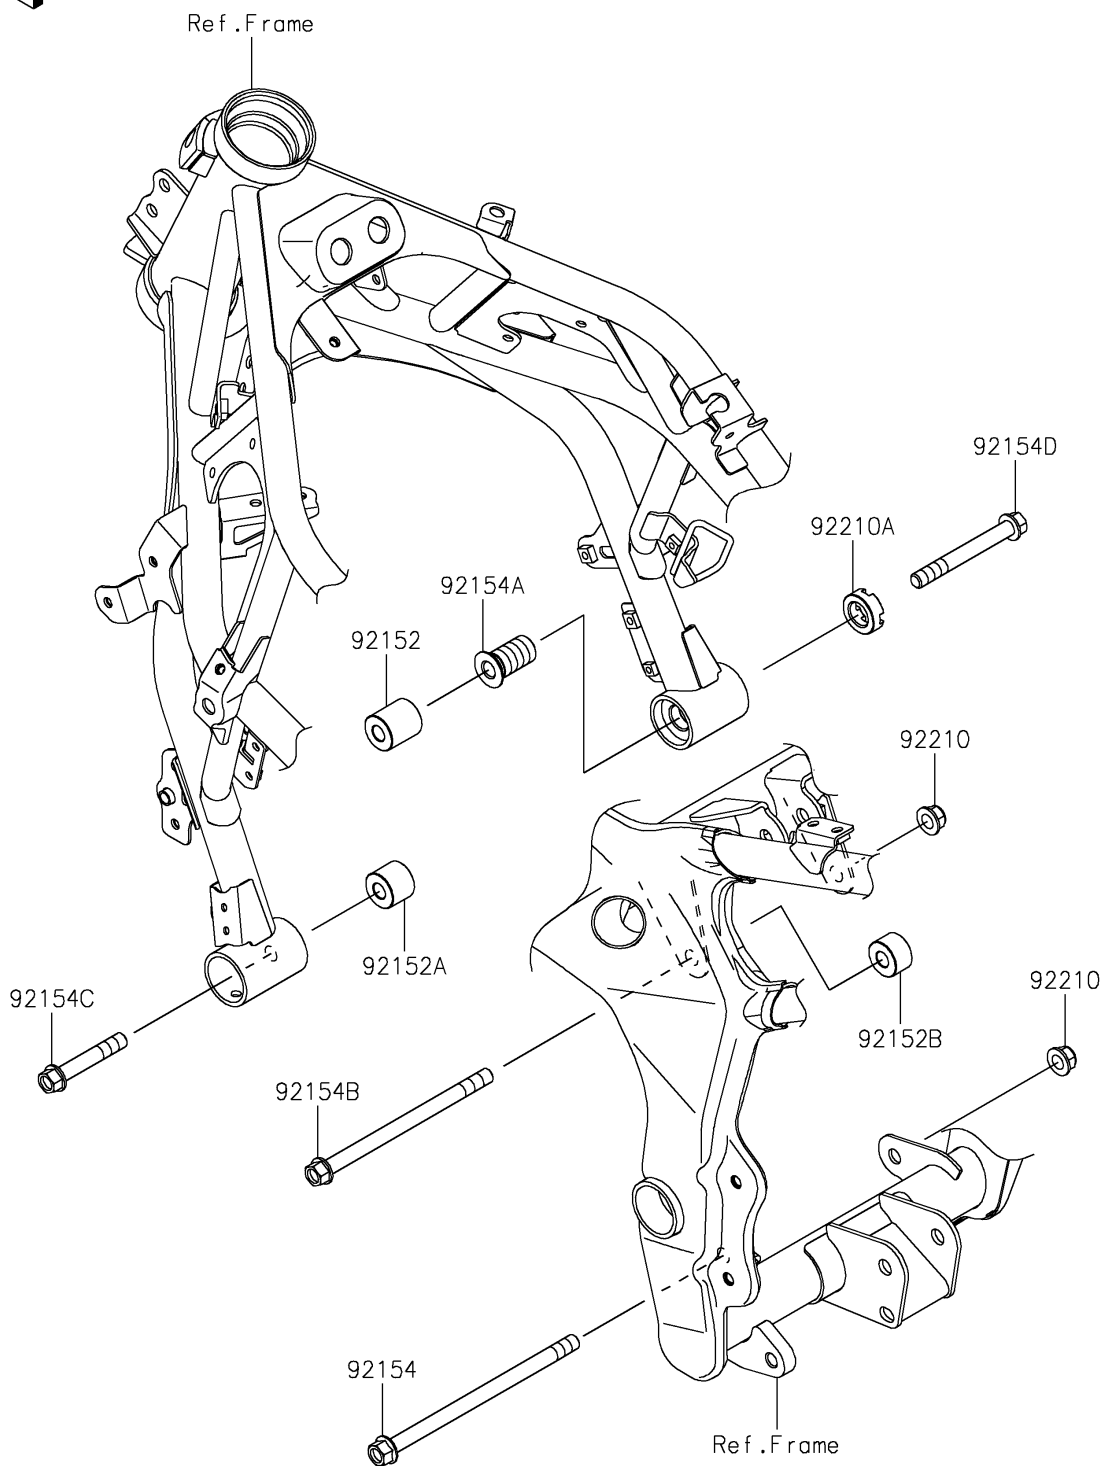

2024 NINJA[®] ZX[™]-4RR KRT EDITION ABS

PARTS DIAGRAM

Engine Mount

F2122

2024 NINJA® ZX™-4RR KRT EDITION ABS

Kawasaki
Let the Good Times Roll®

PARTS LIST Engine Mount

ITEM NAME	PART NUMBER	QUANTITY
-----------	-------------	----------
