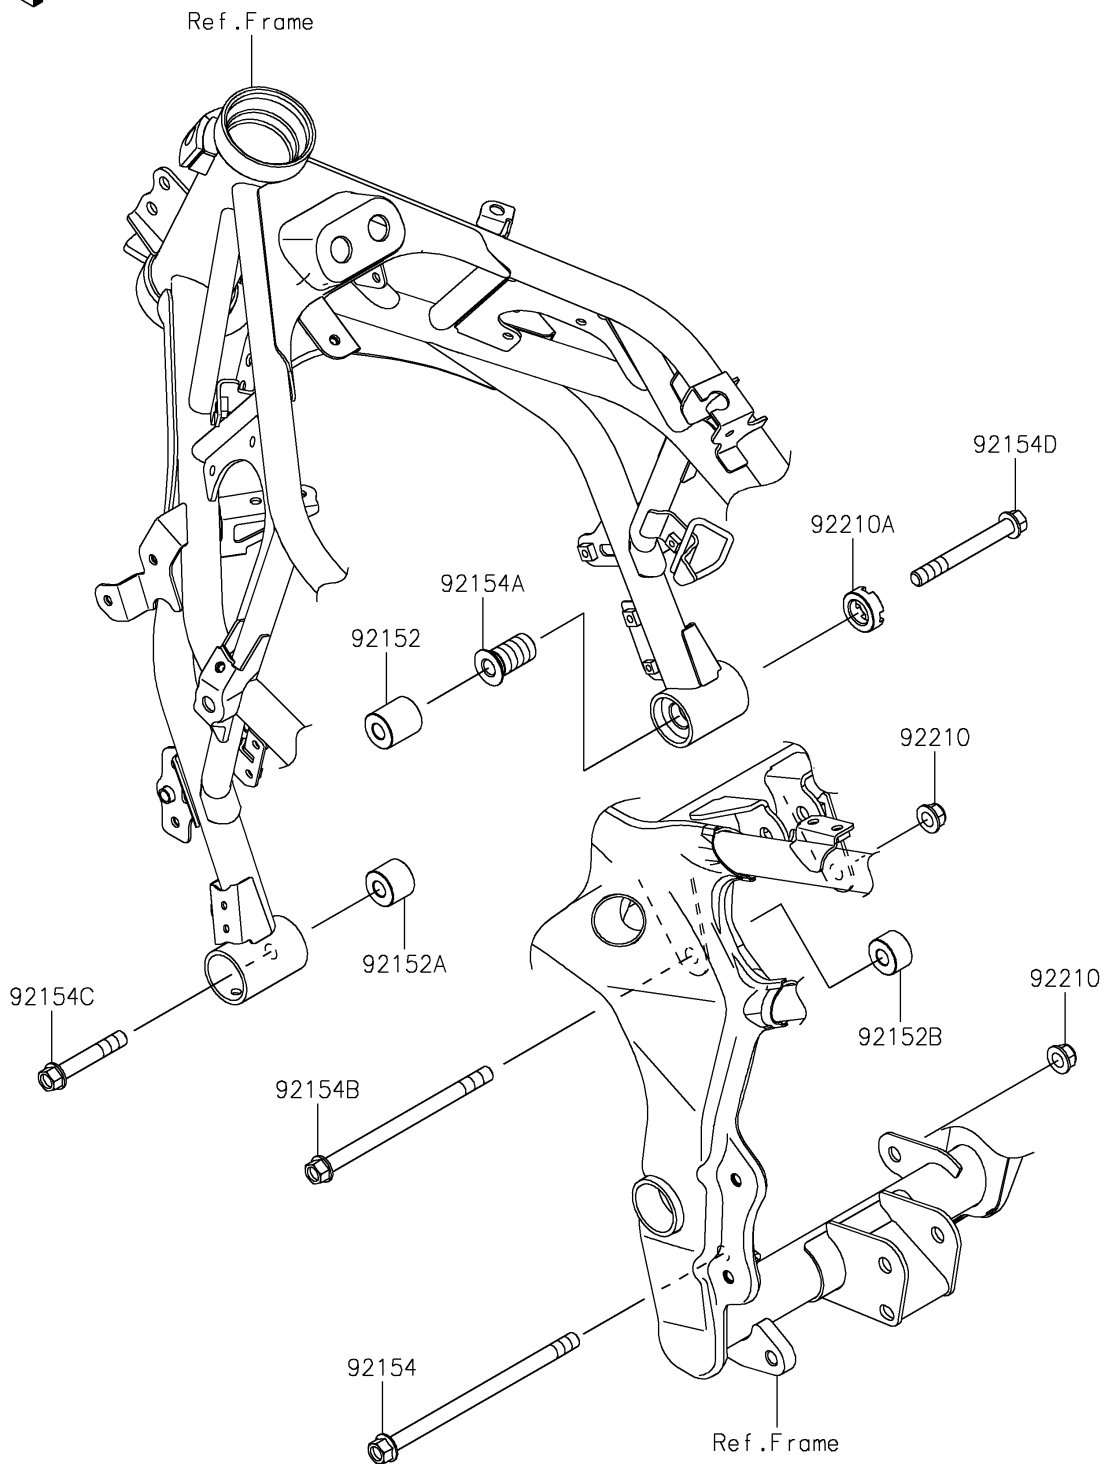

2023 NINJA[®] ZX[™]-4RR KRT EDITION

PARTS DIAGRAM

Engine Mount

F2122

2023 NINJA® ZX™-4RR KRT EDITION

PARTS LIST

Engine Mount

ITEM NAME	PART NUMBER	QUANTITY
-----------	-------------	----------