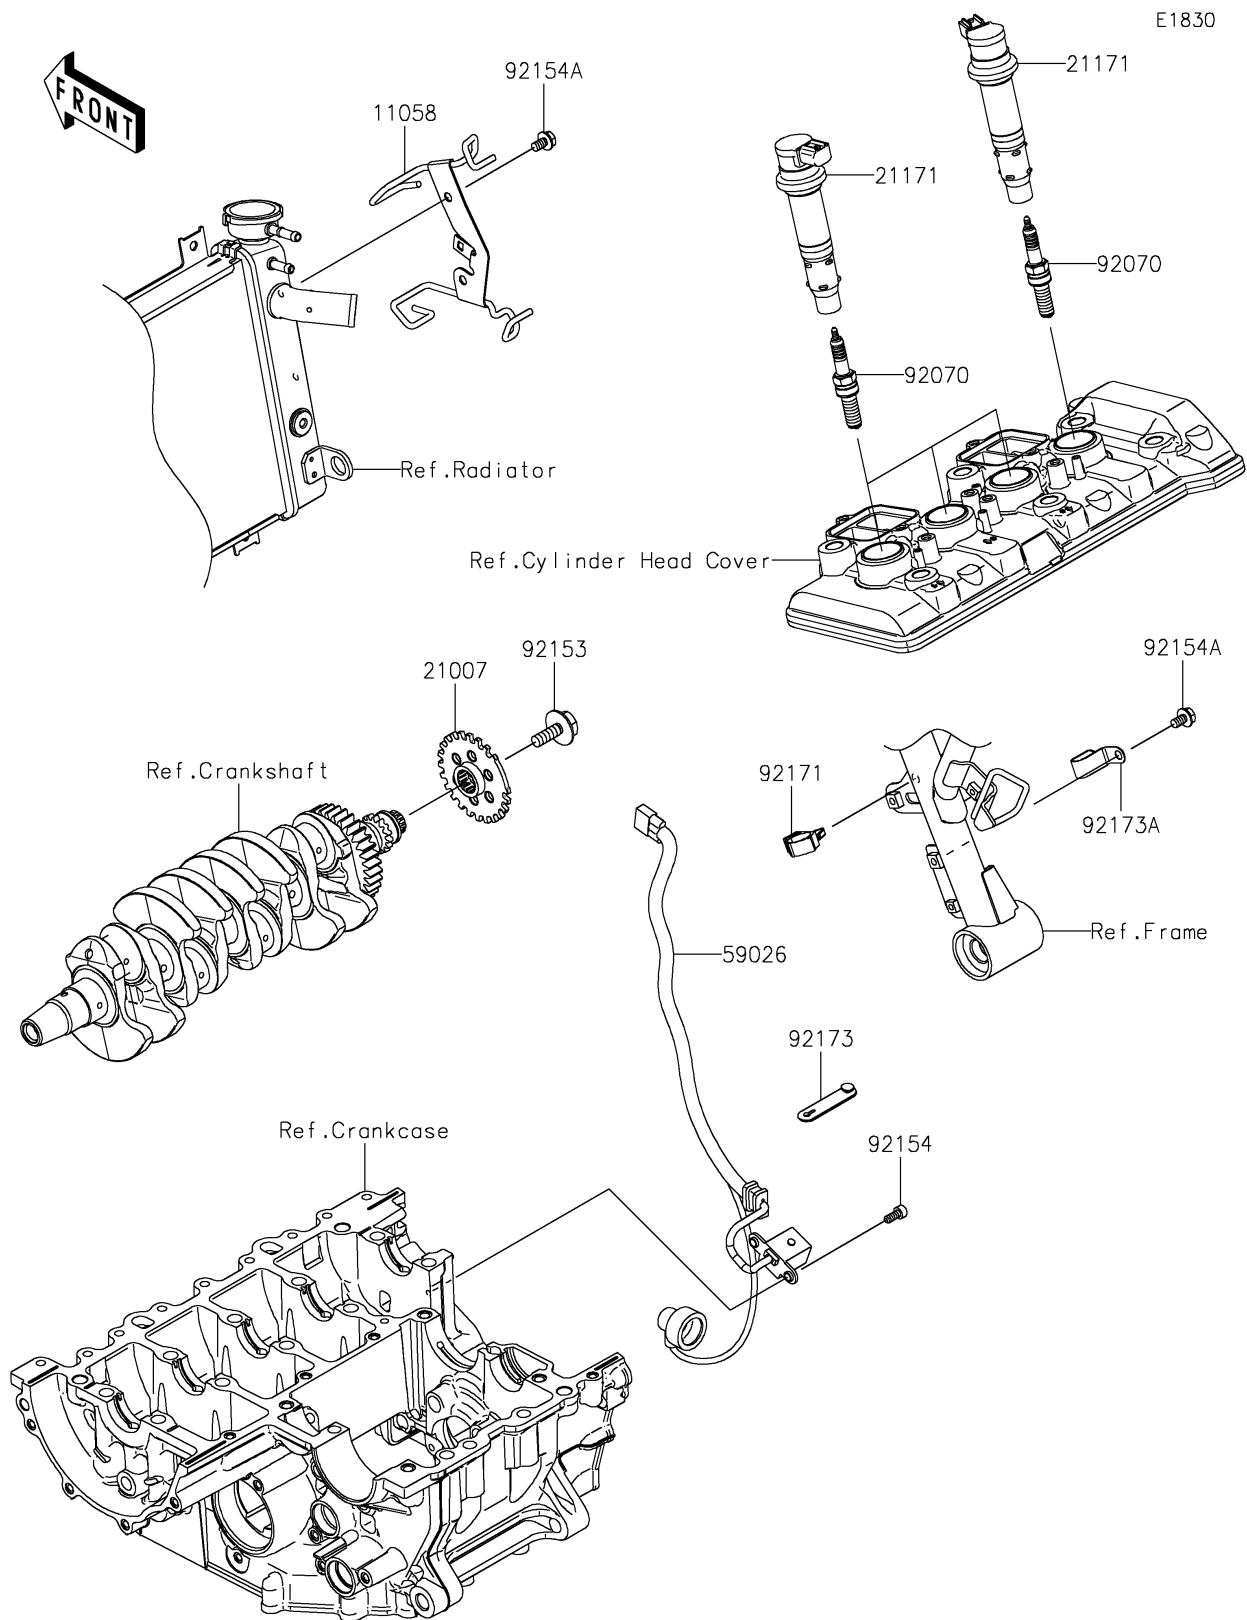

2024 NINJA[®] ZX[™]-4RR KRT EDITION ABS

PARTS DIAGRAM

Ignition System

2024 NINJA® ZX™-4RR KRT EDITION ABS

PARTS LIST

Ignition System

ITEM NAME	PART NUMBER	QUANTITY
-----------	-------------	----------