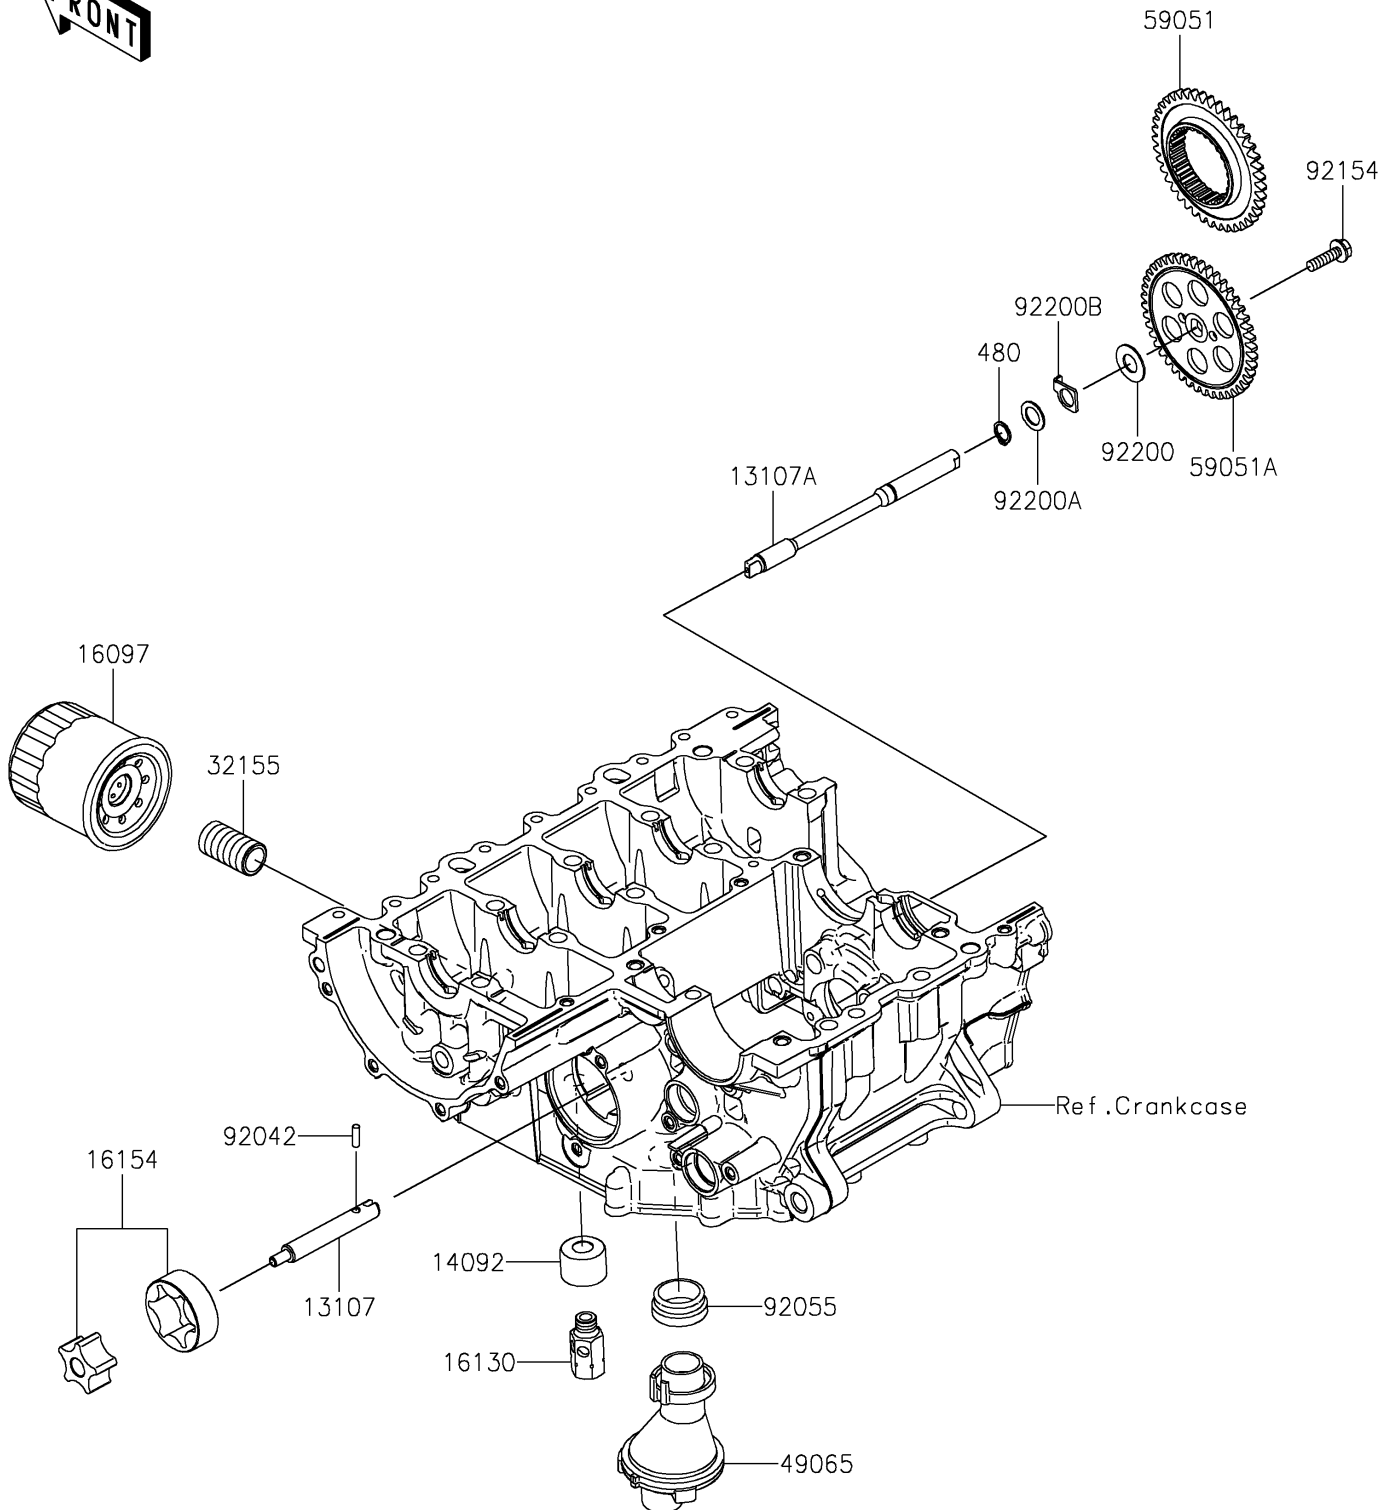

2024 NINJA[®] ZX[™]-4RR ABS

PARTS DIAGRAM

Oil Pump/Oil Filter

E1710

2024 NINJA® ZX™-4RR ABS

PARTS LIST

Oil Pump/Oil Filter

ITEM NAME	PART NUMBER	QUANTITY
-----------	-------------	----------
