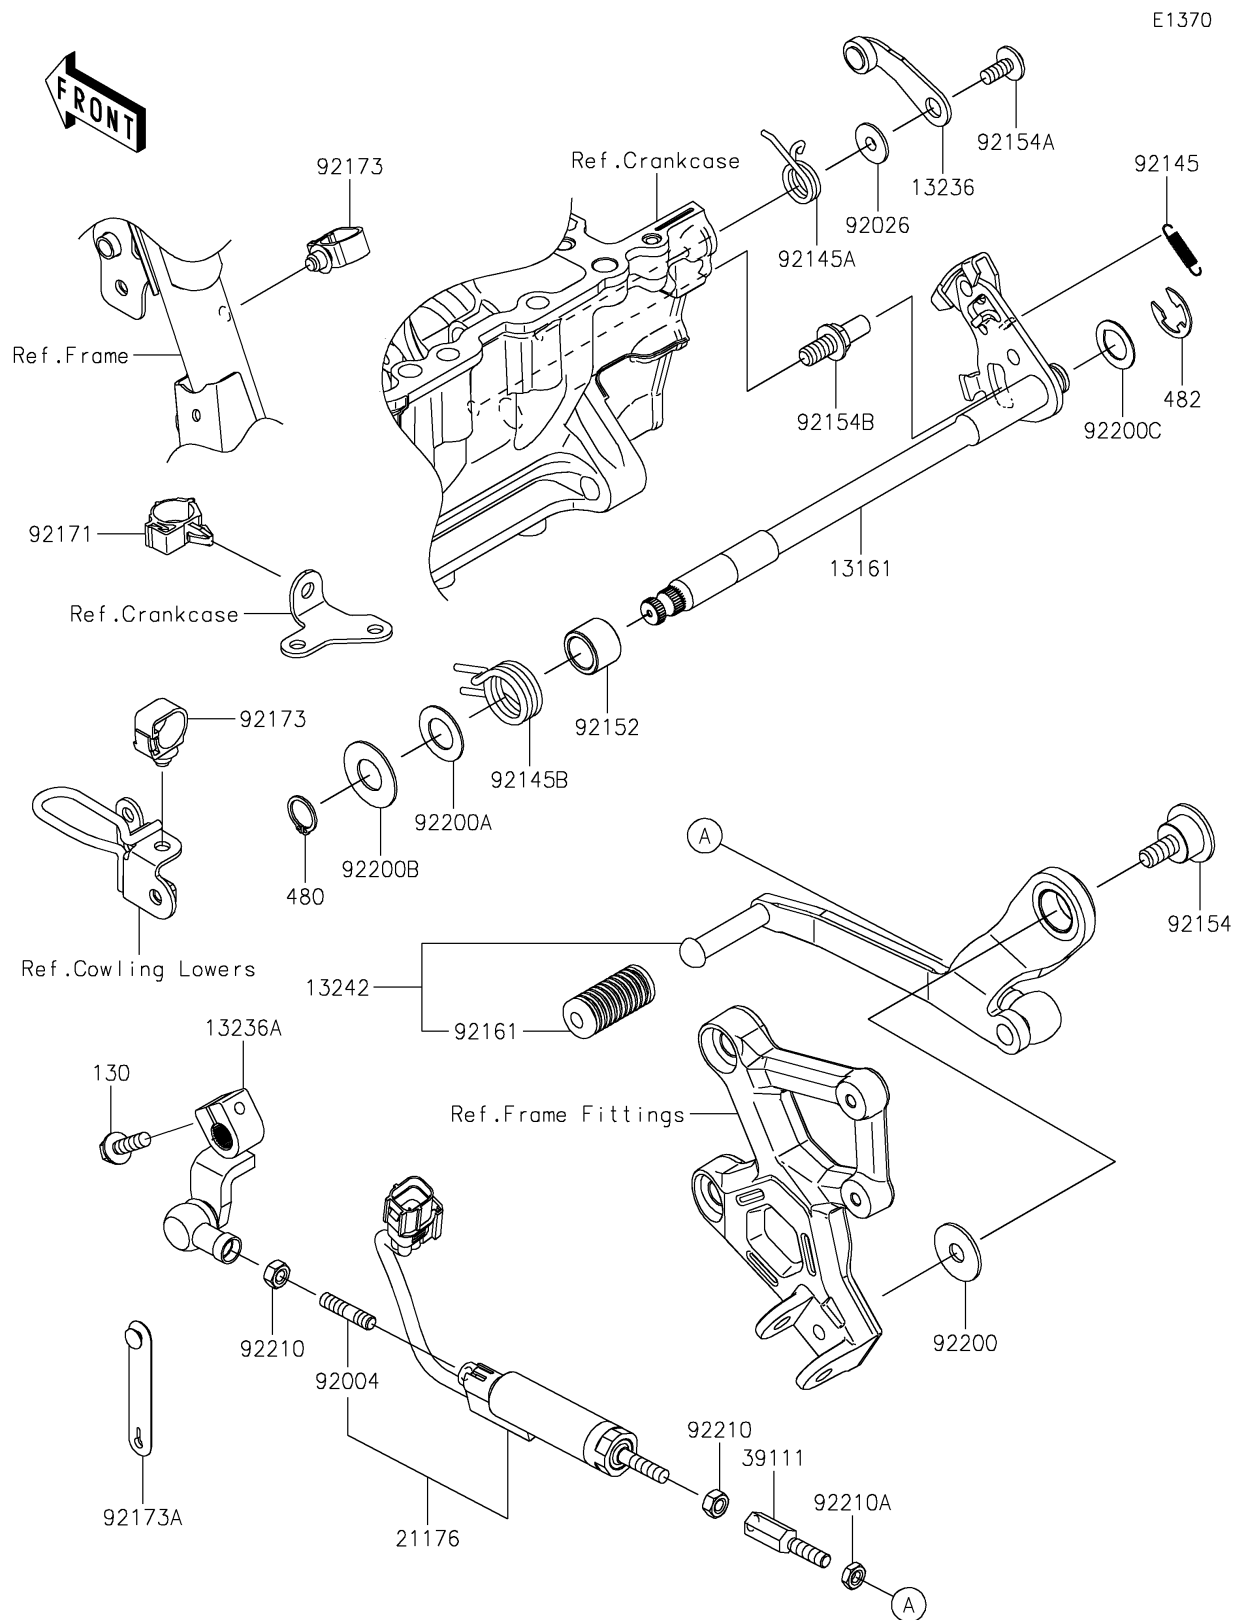

2024 NINJA® ZX™-4RR ABS

PARTS DIAGRAM

Gear Change Mechanism

2024 NINJA[®] ZX[™]-4RR ABS

PARTS LIST

Gear Change Mechanism

ITEM NAME	PART NUMBER	QUANTITY
-----------	-------------	----------
