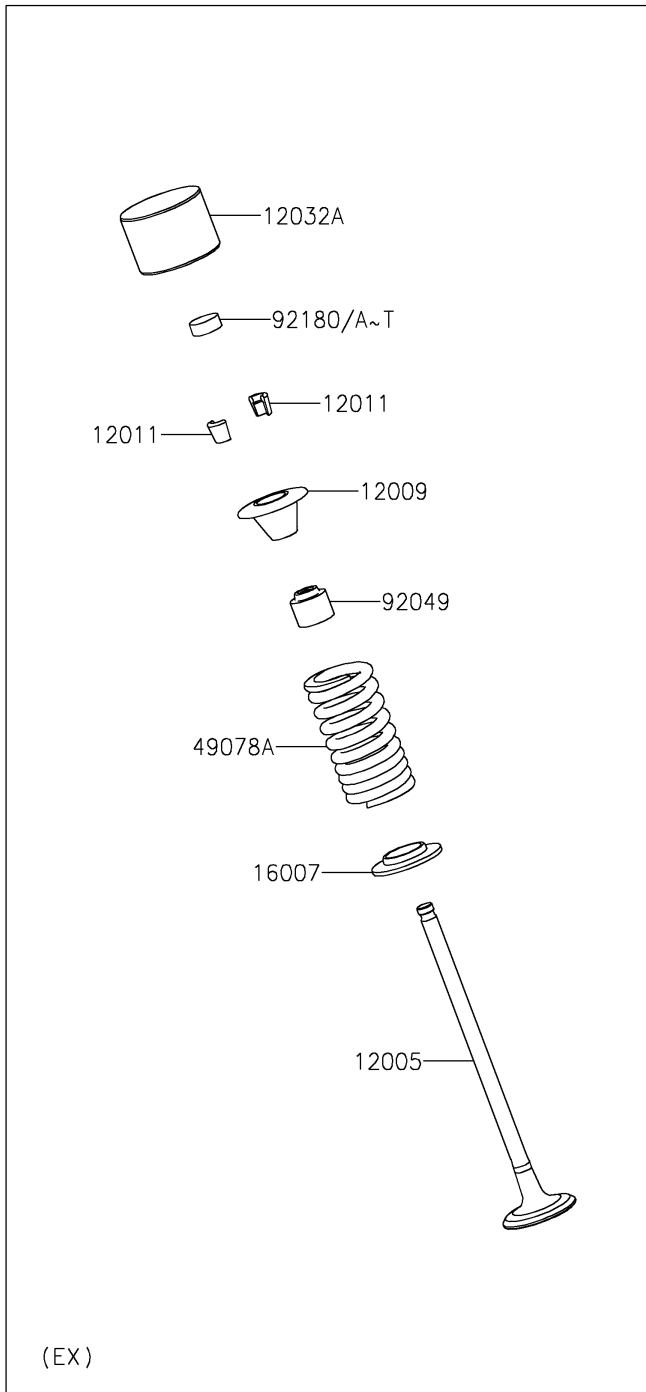

2023 NINJA[®] ZX[™]-4RR KRT EDITION

PARTS DIAGRAM

Valve(s)

E1210

2023 NINJA® ZX™-4RR KRT EDITION

Kawasaki
Let the Good Times Roll®

PARTS LIST

Valve(s)

ITEM NAME

PART NUMBER

QUANTITY
