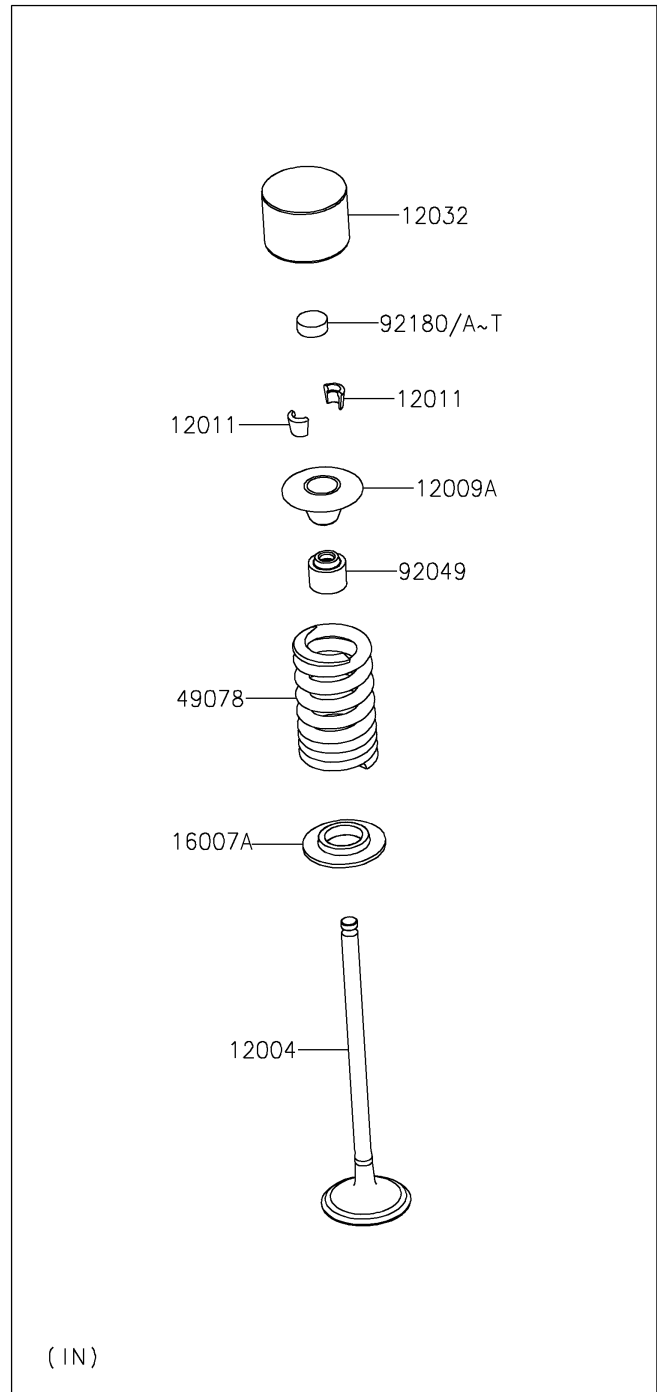

2023 NINJA[®] ZX[™]-4RR KRT EDITION

PARTS DIAGRAM

Valve(s)

E1210

2023 NINJA® ZX™-4RR KRT EDITION

Kawasaki
Let the Good Times Roll®

PARTS LIST

Valve(s)

ITEM NAME

PART NUMBER

QUANTITY
