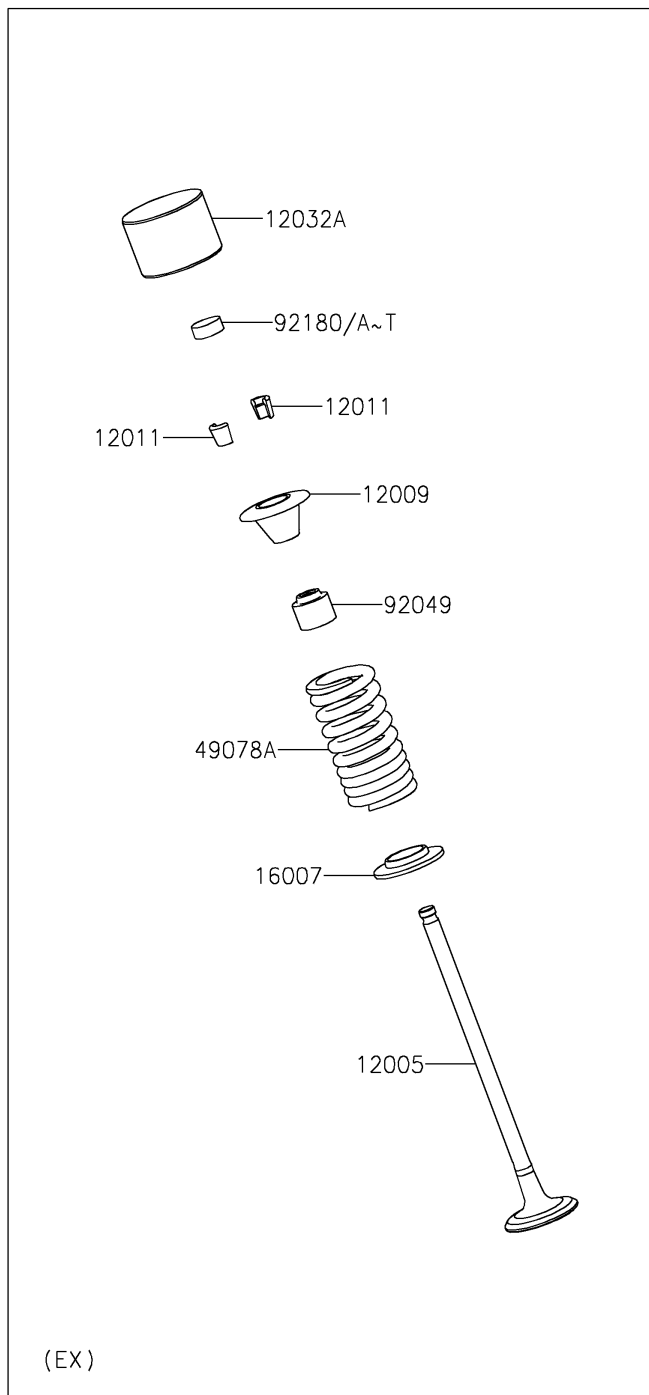

2024 Ninja ZX-4RR

PARTS DIAGRAM

Valve(s)

E1210

2024 Ninja ZX-4RR

PARTS LIST

Valve(s)

ITEM NAME

PART NUMBER

QUANTITY
