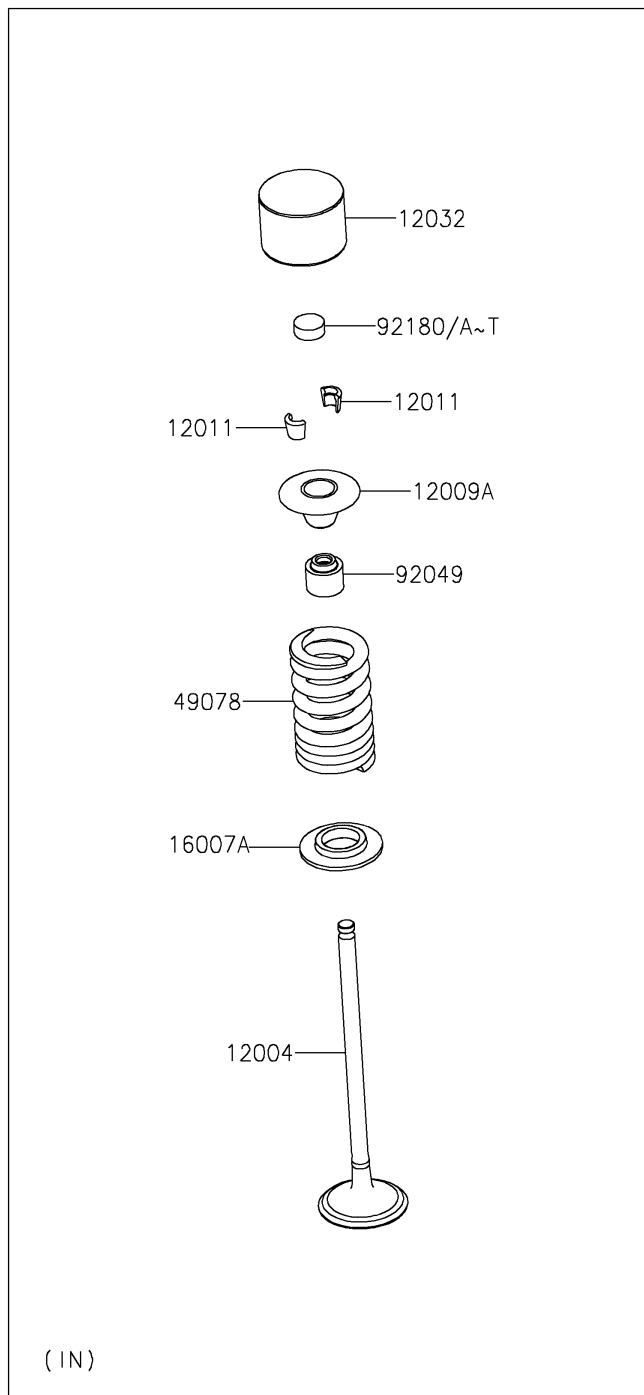

2024 Ninja ZX-4RR

PARTS DIAGRAM

Valve(s)

E1210

2024 Ninja ZX-4RR

PARTS LIST

Valve(s)

ITEM NAME

PART NUMBER

QUANTITY
