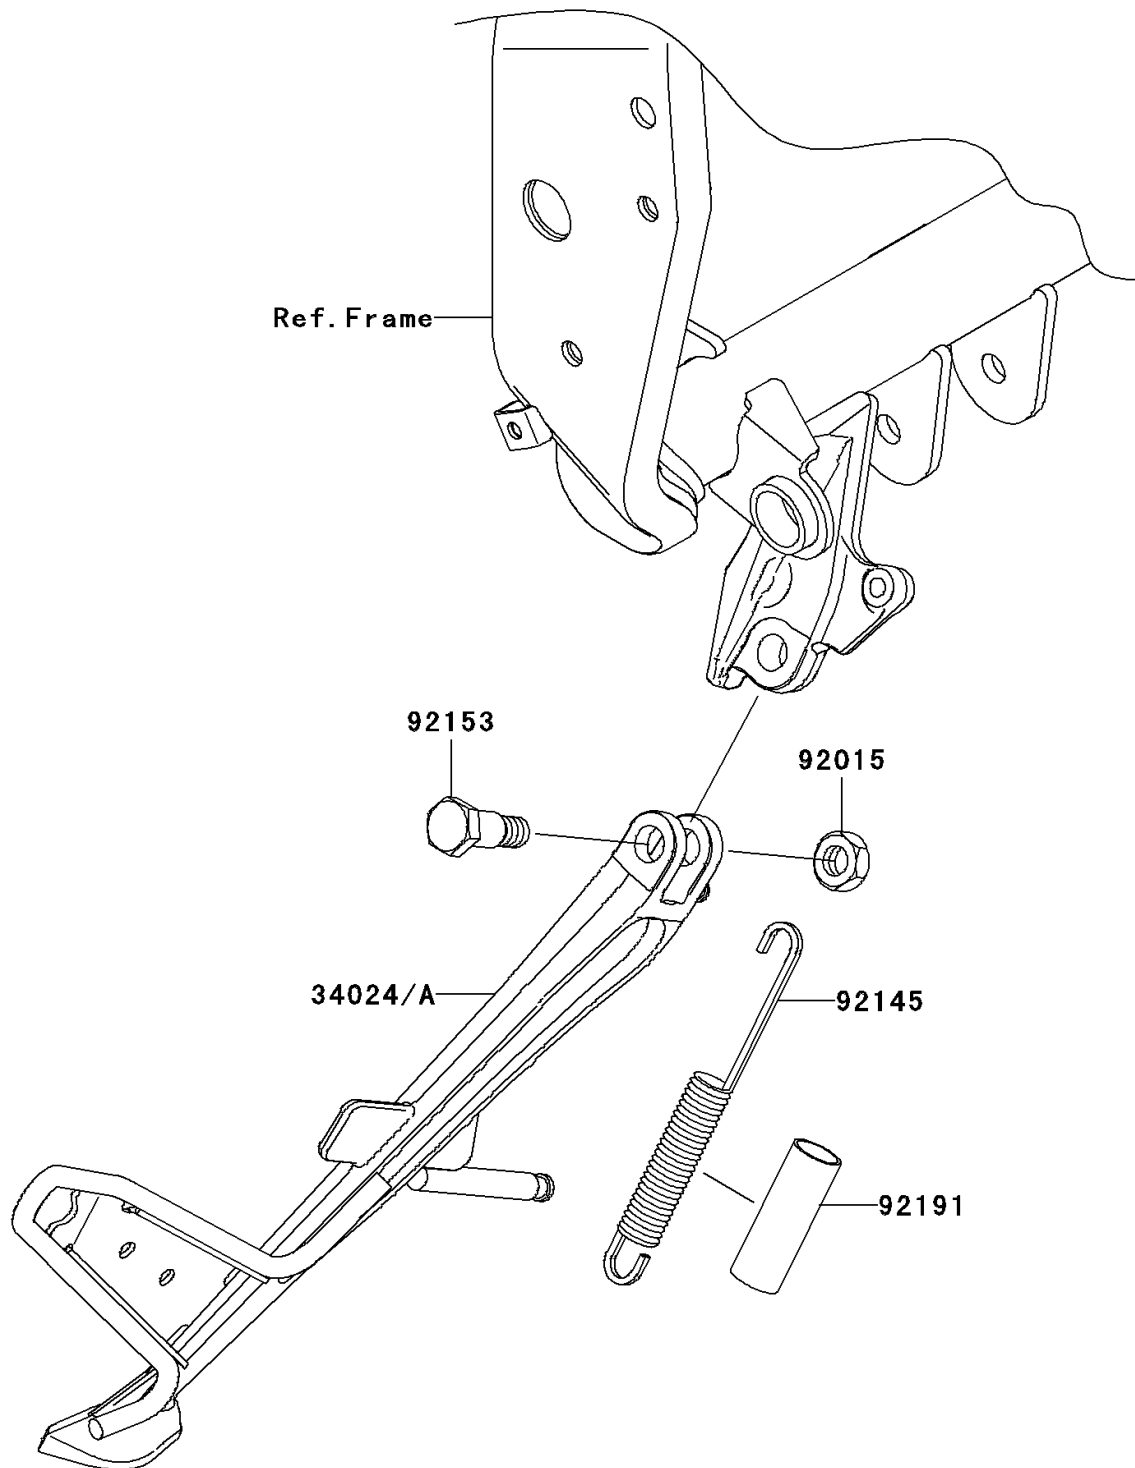

2009 Z1000 (European)

PARTS DIAGRAM

Stand(s)

F2190

2009 Z1000 (European)

PARTS LIST

Stand(s)

ITEM NAME	PART NUMBER	QUANTITY
STAND-SIDE,BLACK (Ref # 34024A)	34024-0057-18R	1
NUT,LOCK,10MM,BLACK (Ref # 92015)	92015-1188	1
SPRING,SIDE STAND (Ref # 92145)	92145-0515	1
BOLT,SIDE STAND,10MM (Ref # 92153)	92153-1871	1
TUBE,13X16X60 (Ref # 92191)	92191-1001	1