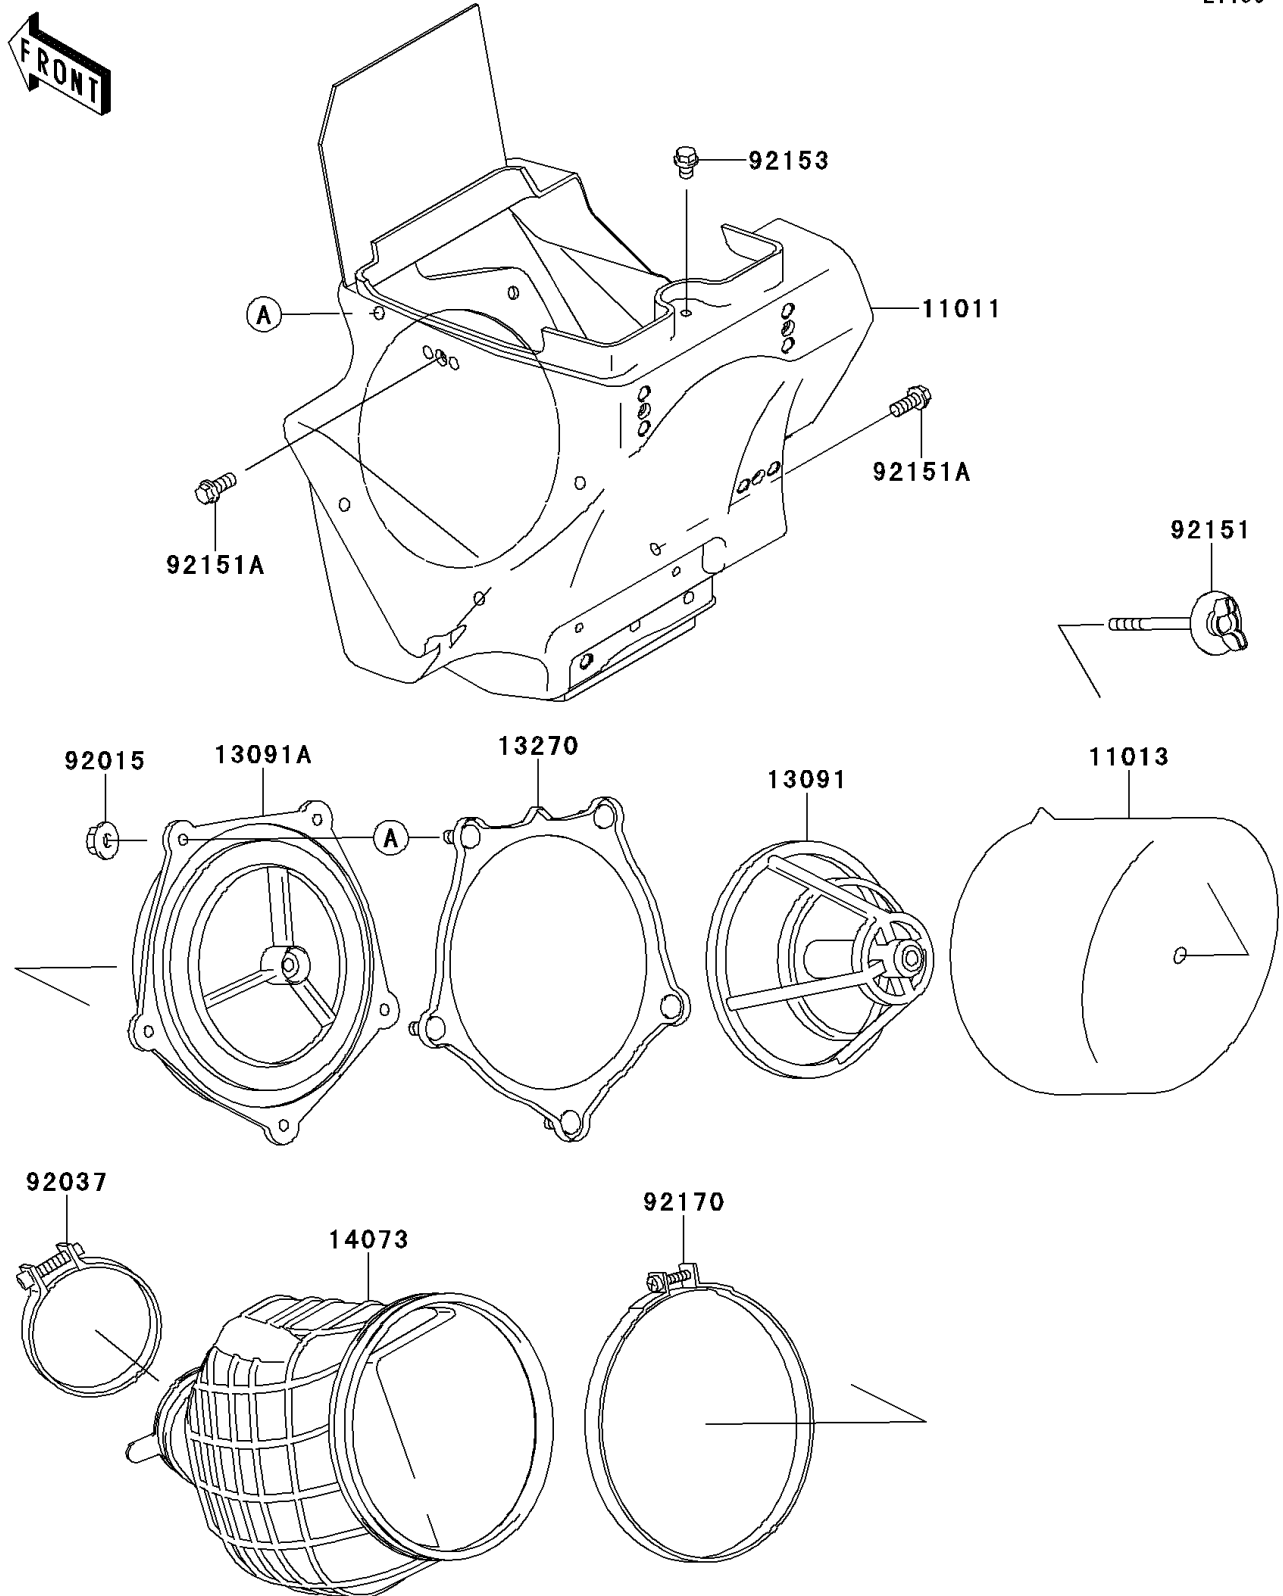

2013 KX™ 85

PARTS DIAGRAM

Air Cleaner

E1130

2013 KX™ 85

PARTS LIST

Air Cleaner

ITEM NAME

PART NUMBER

QUANTITY
