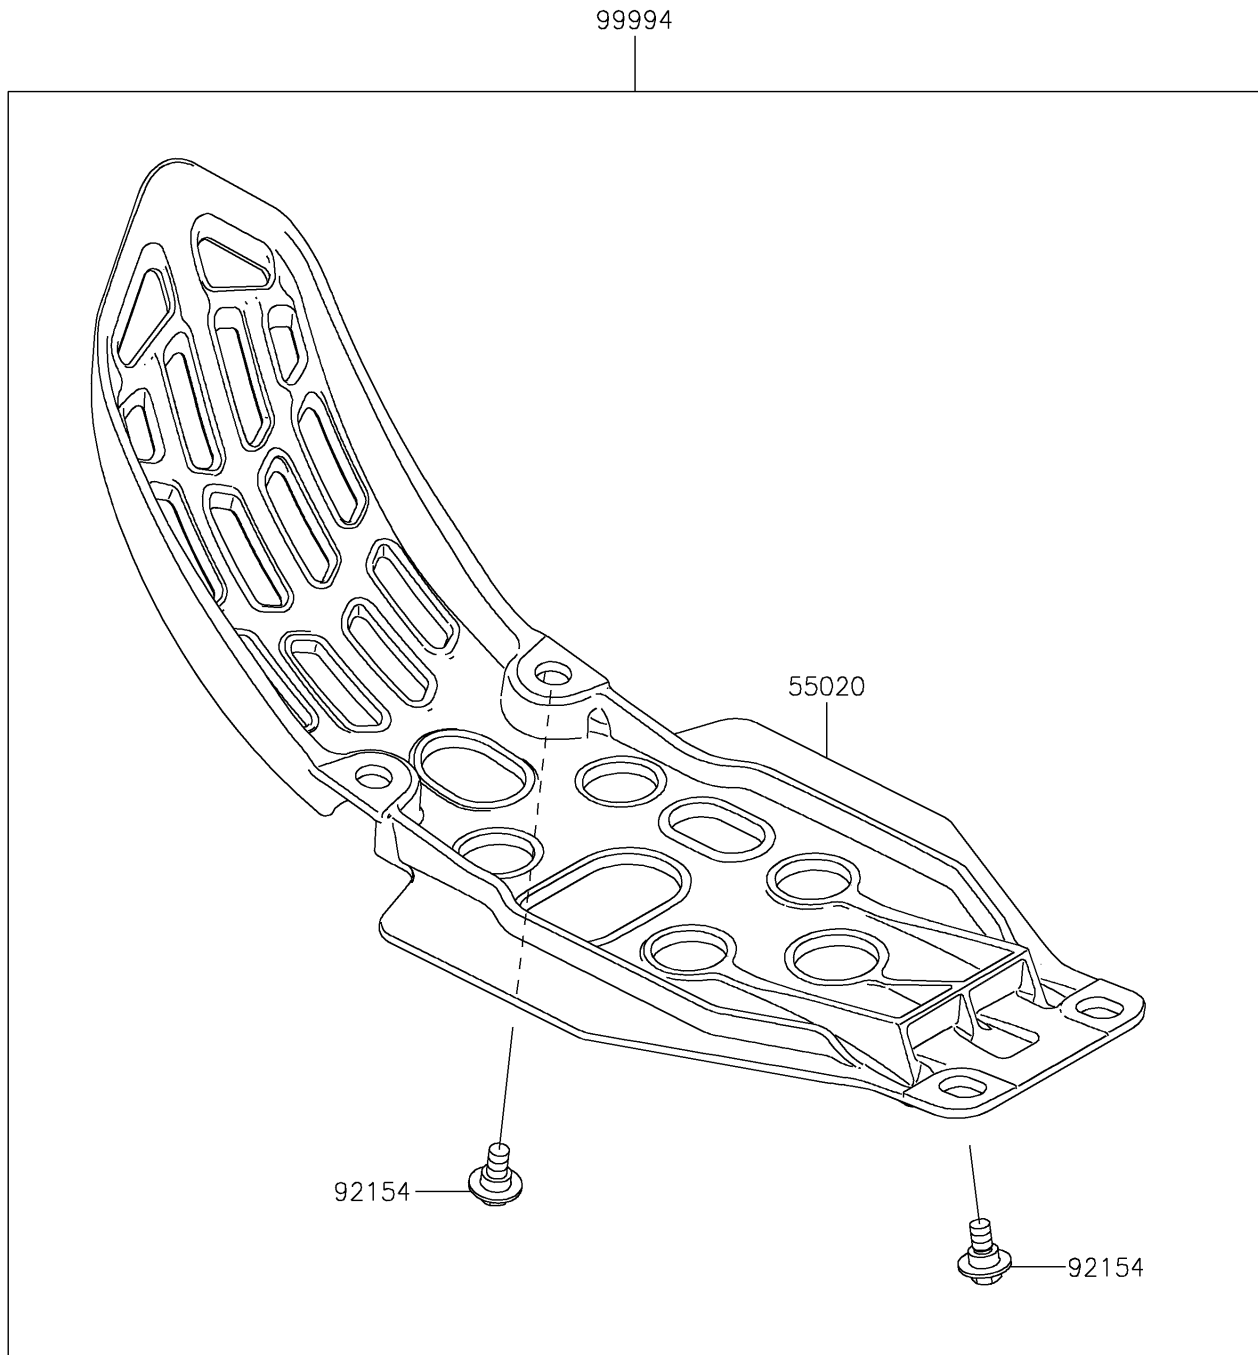

2024 KX™ 250 50th ANNIVERSARY EDITION

Kawasaki
Let the Good Times Roll®

PARTS DIAGRAM

Accessory(Skid Plate)

F2910A

2024 KX™ 250 50th ANNIVERSARY EDITION

PARTS LIST

Accessory(Skid Plate)

ITEM NAME	PART NUMBER	QUANTITY
-----------	-------------	----------
