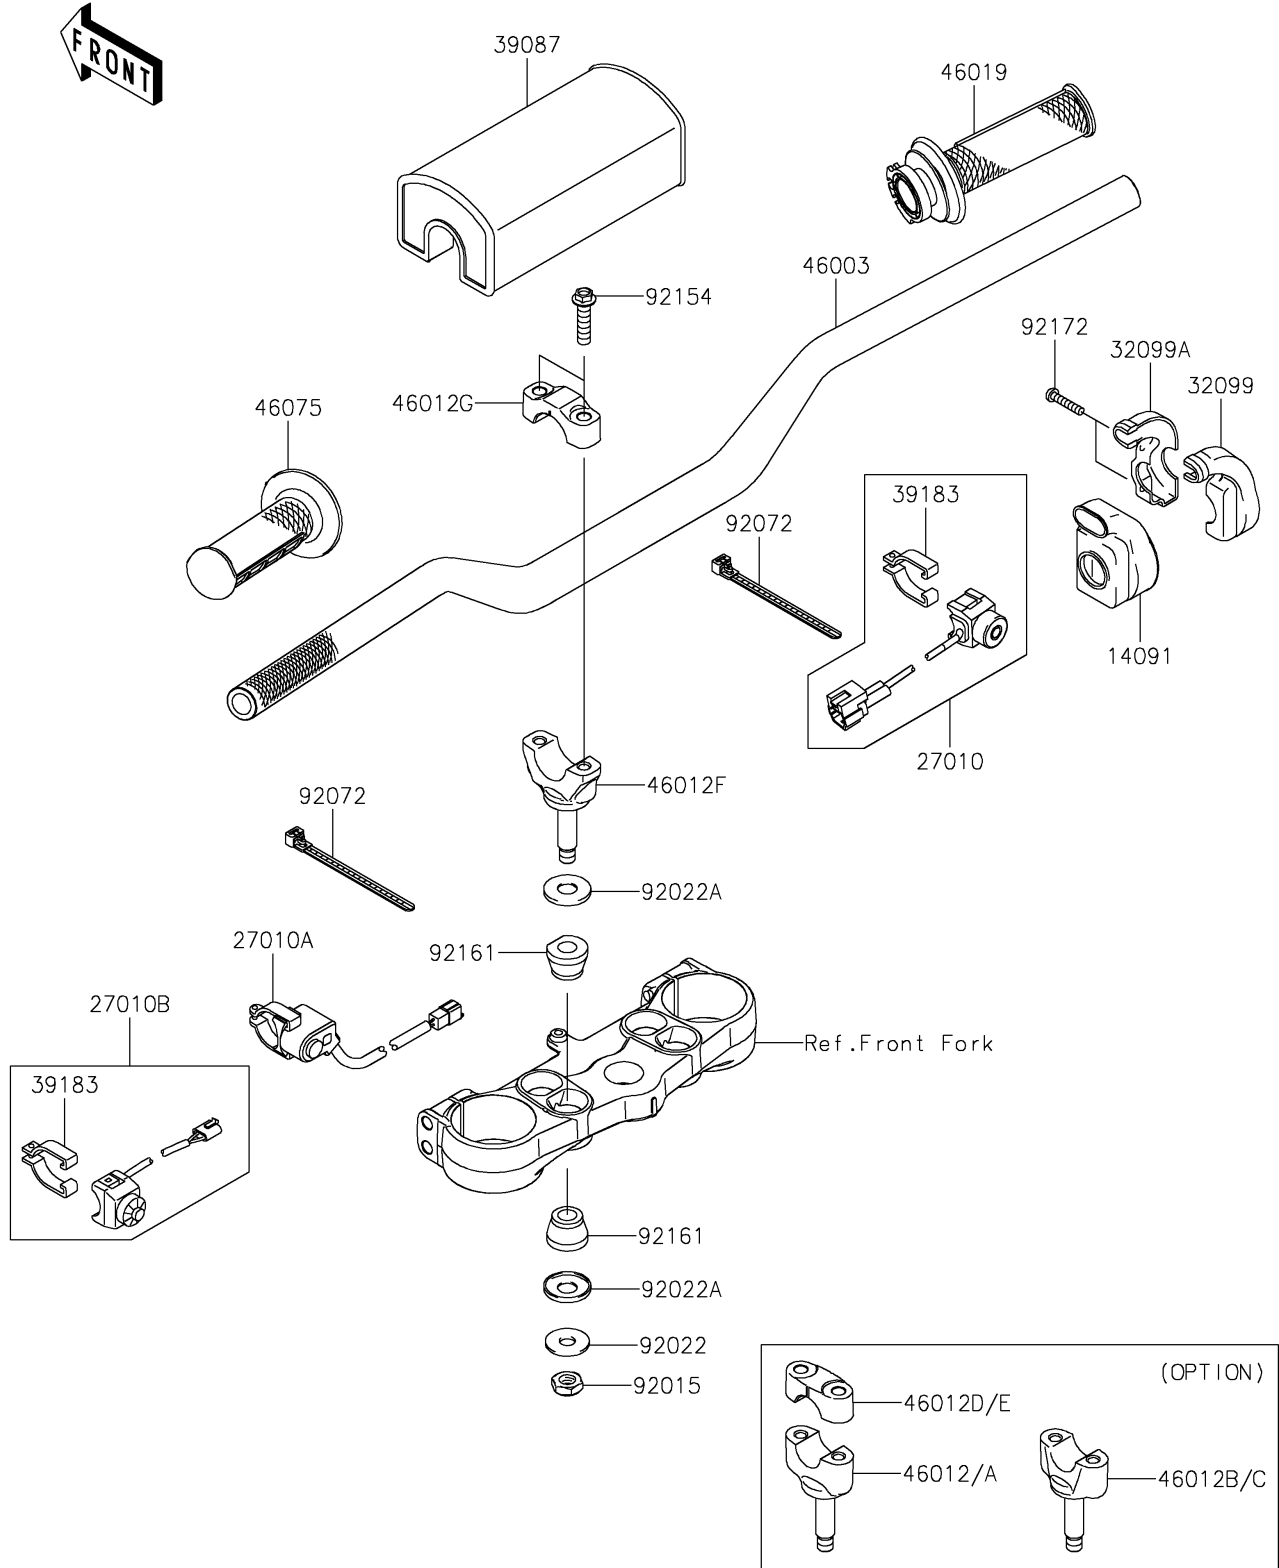

2023 KX™ 250

PARTS DIAGRAM

Handlebar

F2310

2023 KX™ 250

PARTS LIST

Handlebar

Kawasaki

Let the Good Times Roll®

ITEM NAME

PART NUMBER

QUANTITY
