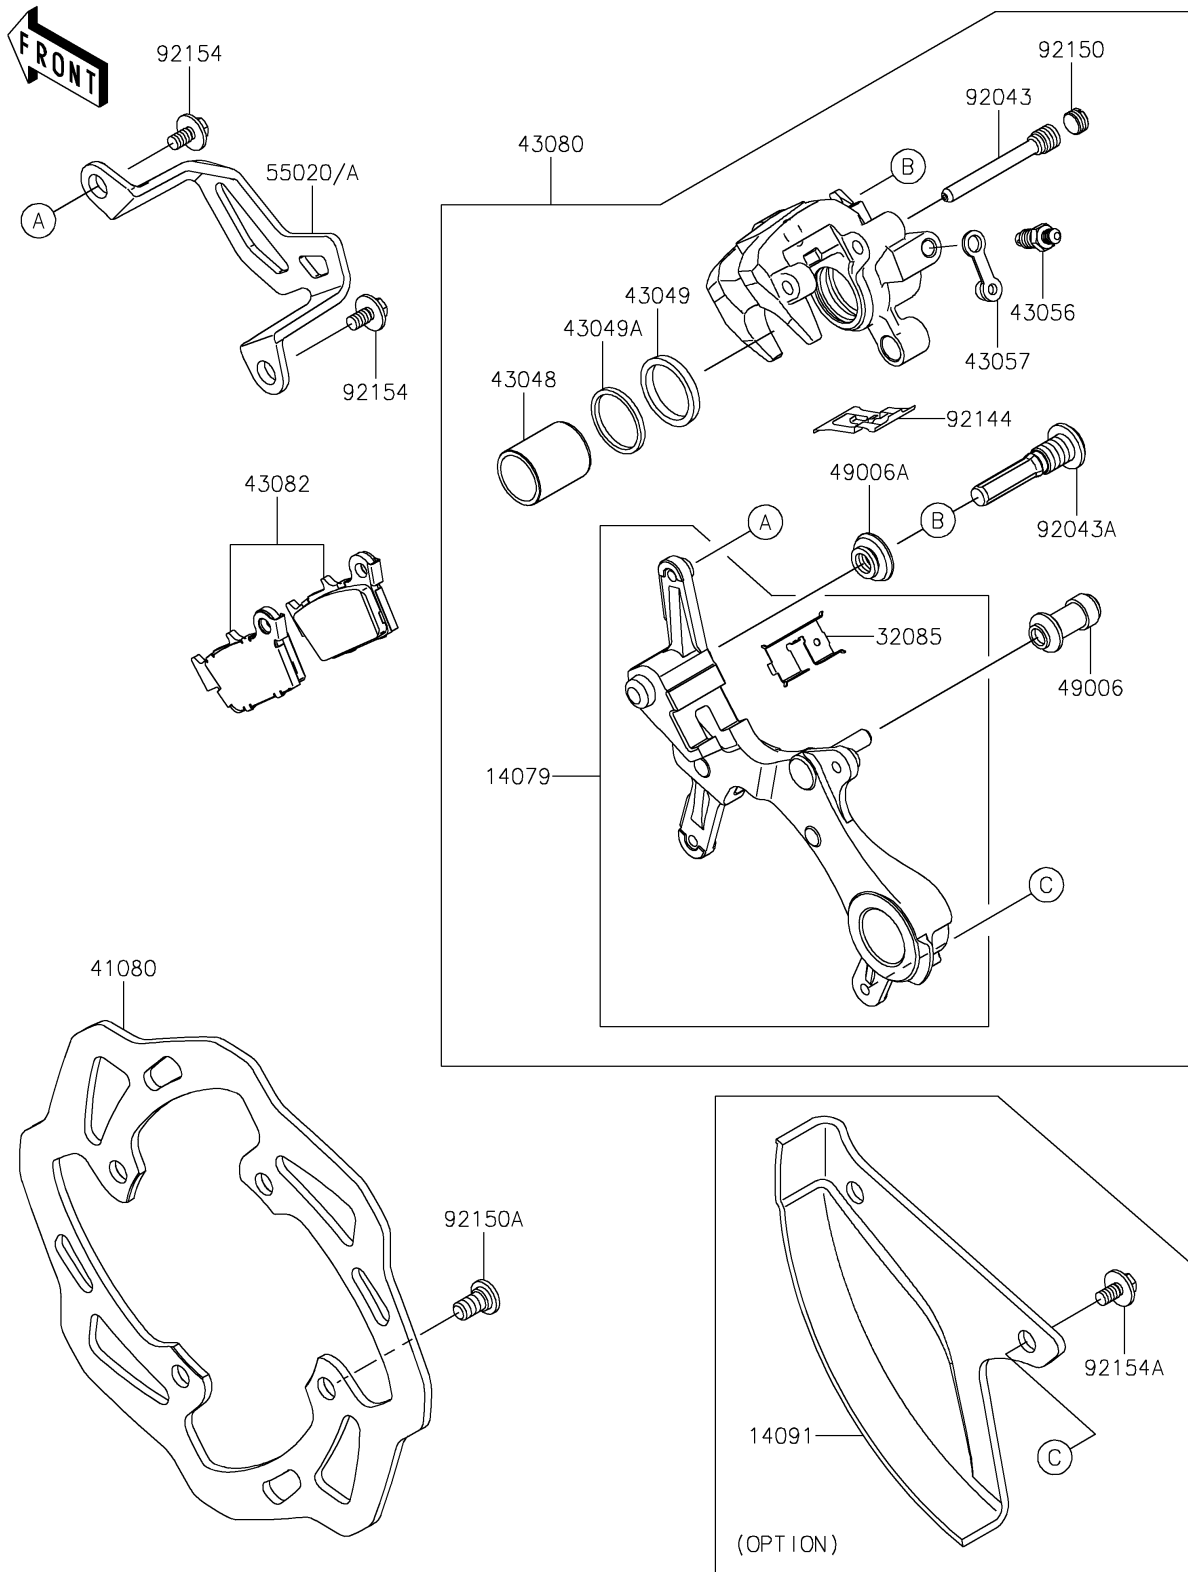

2024 KX™ 250 50th ANNIVERSARY EDITION

PARTS DIAGRAM

Rear Brake

F2294

2024 KX™ 250 50th ANNIVERSARY EDITION

PARTS LIST Rear Brake

ITEM NAME	PART NUMBER	QUANTITY
-----------	-------------	----------
