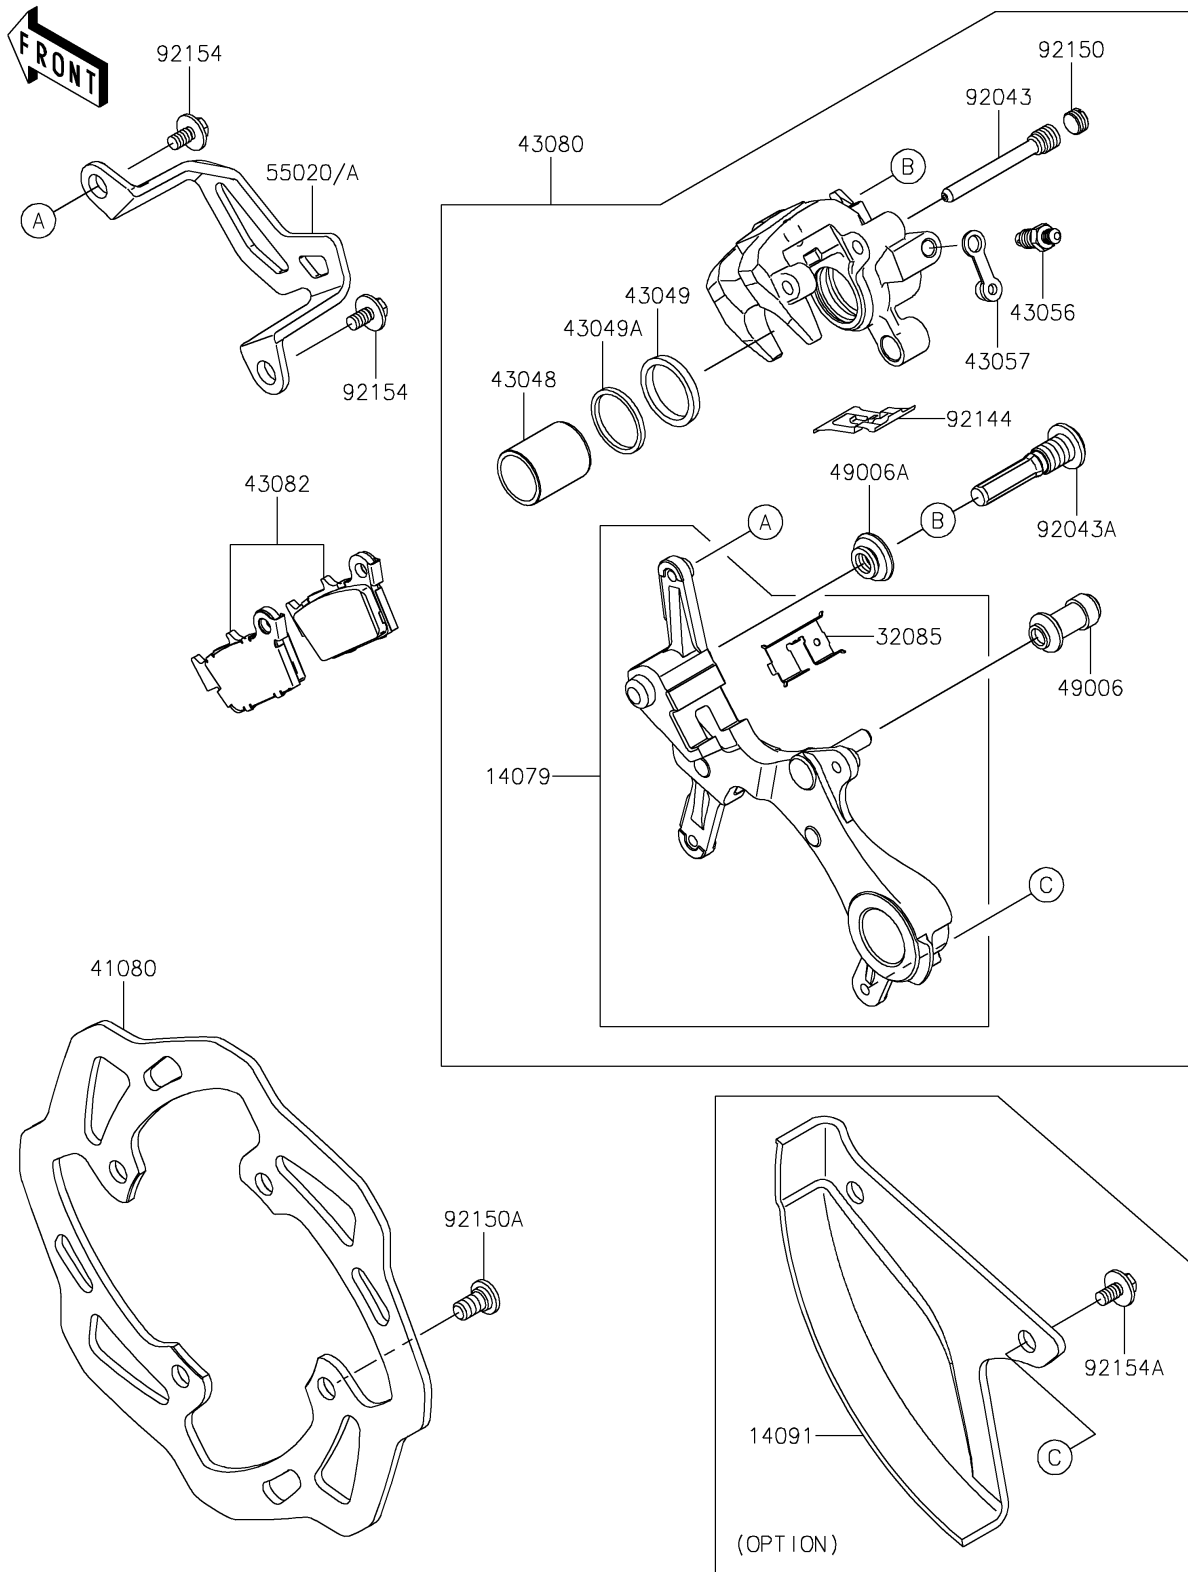

2024 KX™ 250 50th ANNIVERSARY EDITION

PARTS DIAGRAM

Rear Brake

F2294

2024 KX™ 250 50th ANNIVERSARY EDITION

PARTS LIST

Rear Brake

ITEM NAME	PART NUMBER	QUANTITY
-----------	-------------	----------
