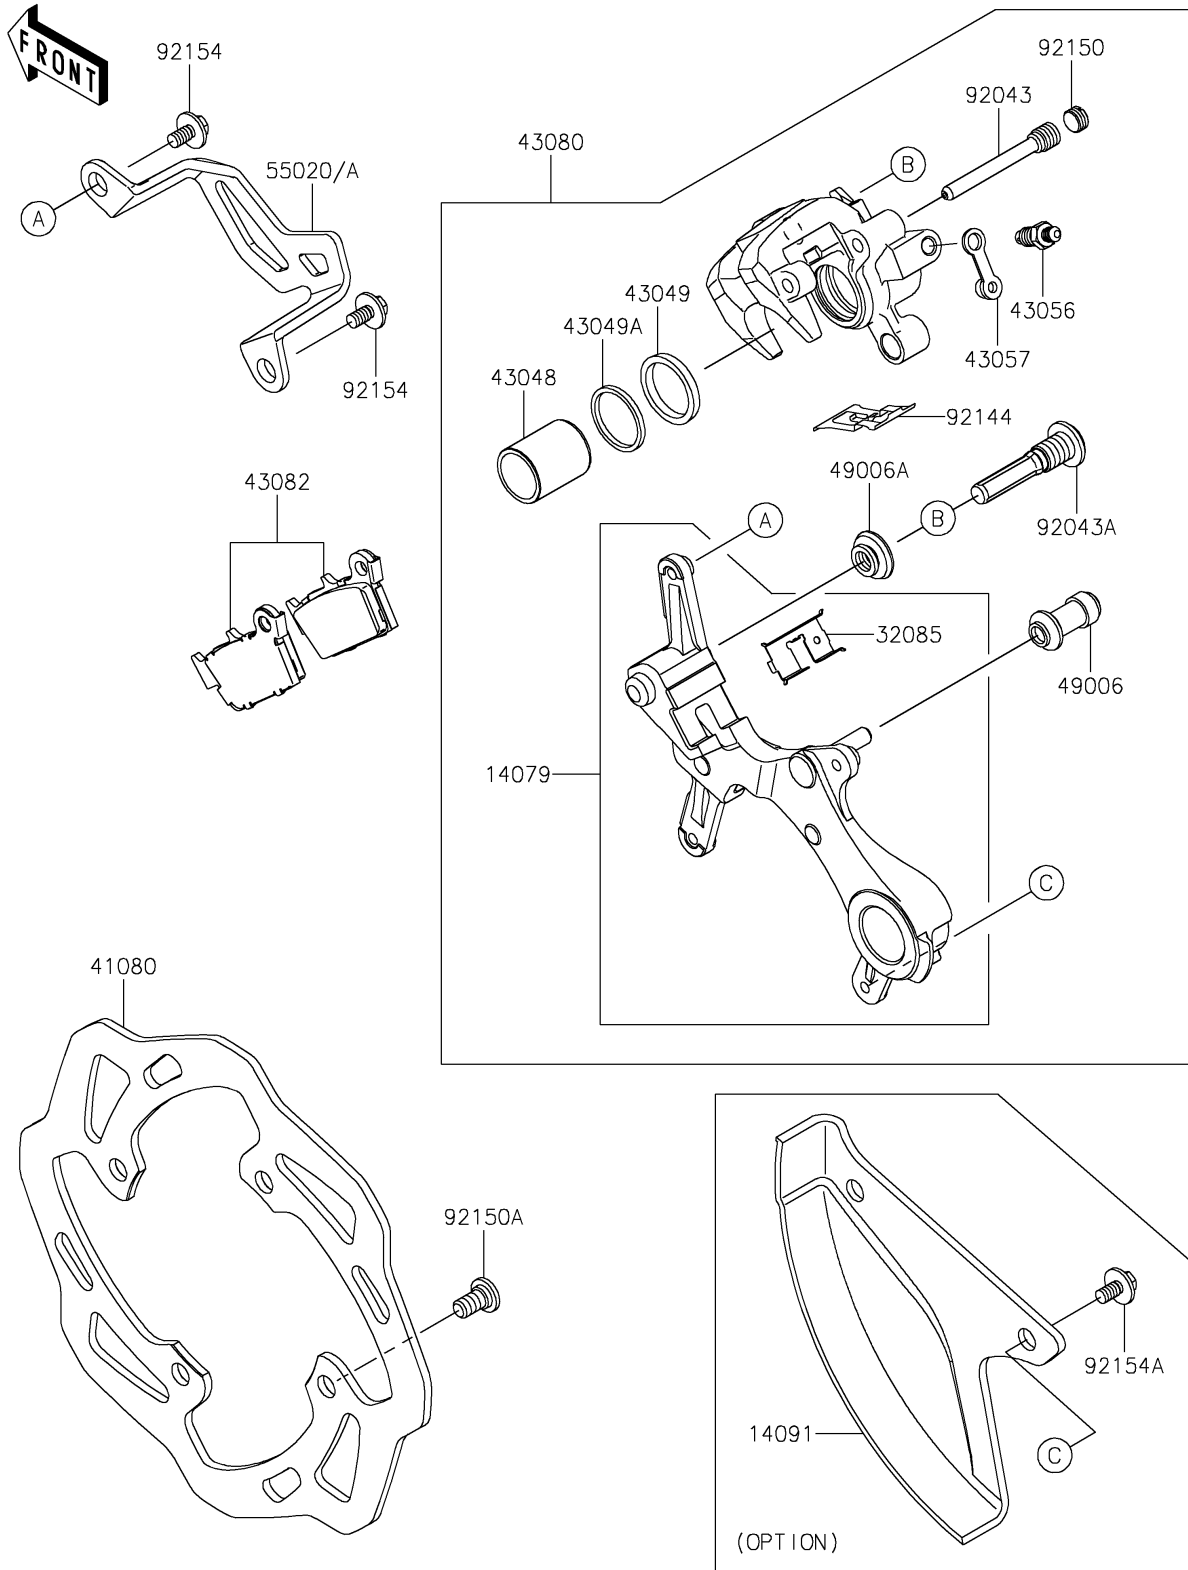

2023 KX™ 250

PARTS DIAGRAM

Rear Brake

F2294

2023 KX™ 250

PARTS LIST

Rear Brake

Kawasaki

Let the Good Times Roll®

ITEM NAME

PART NUMBER

QUANTITY
