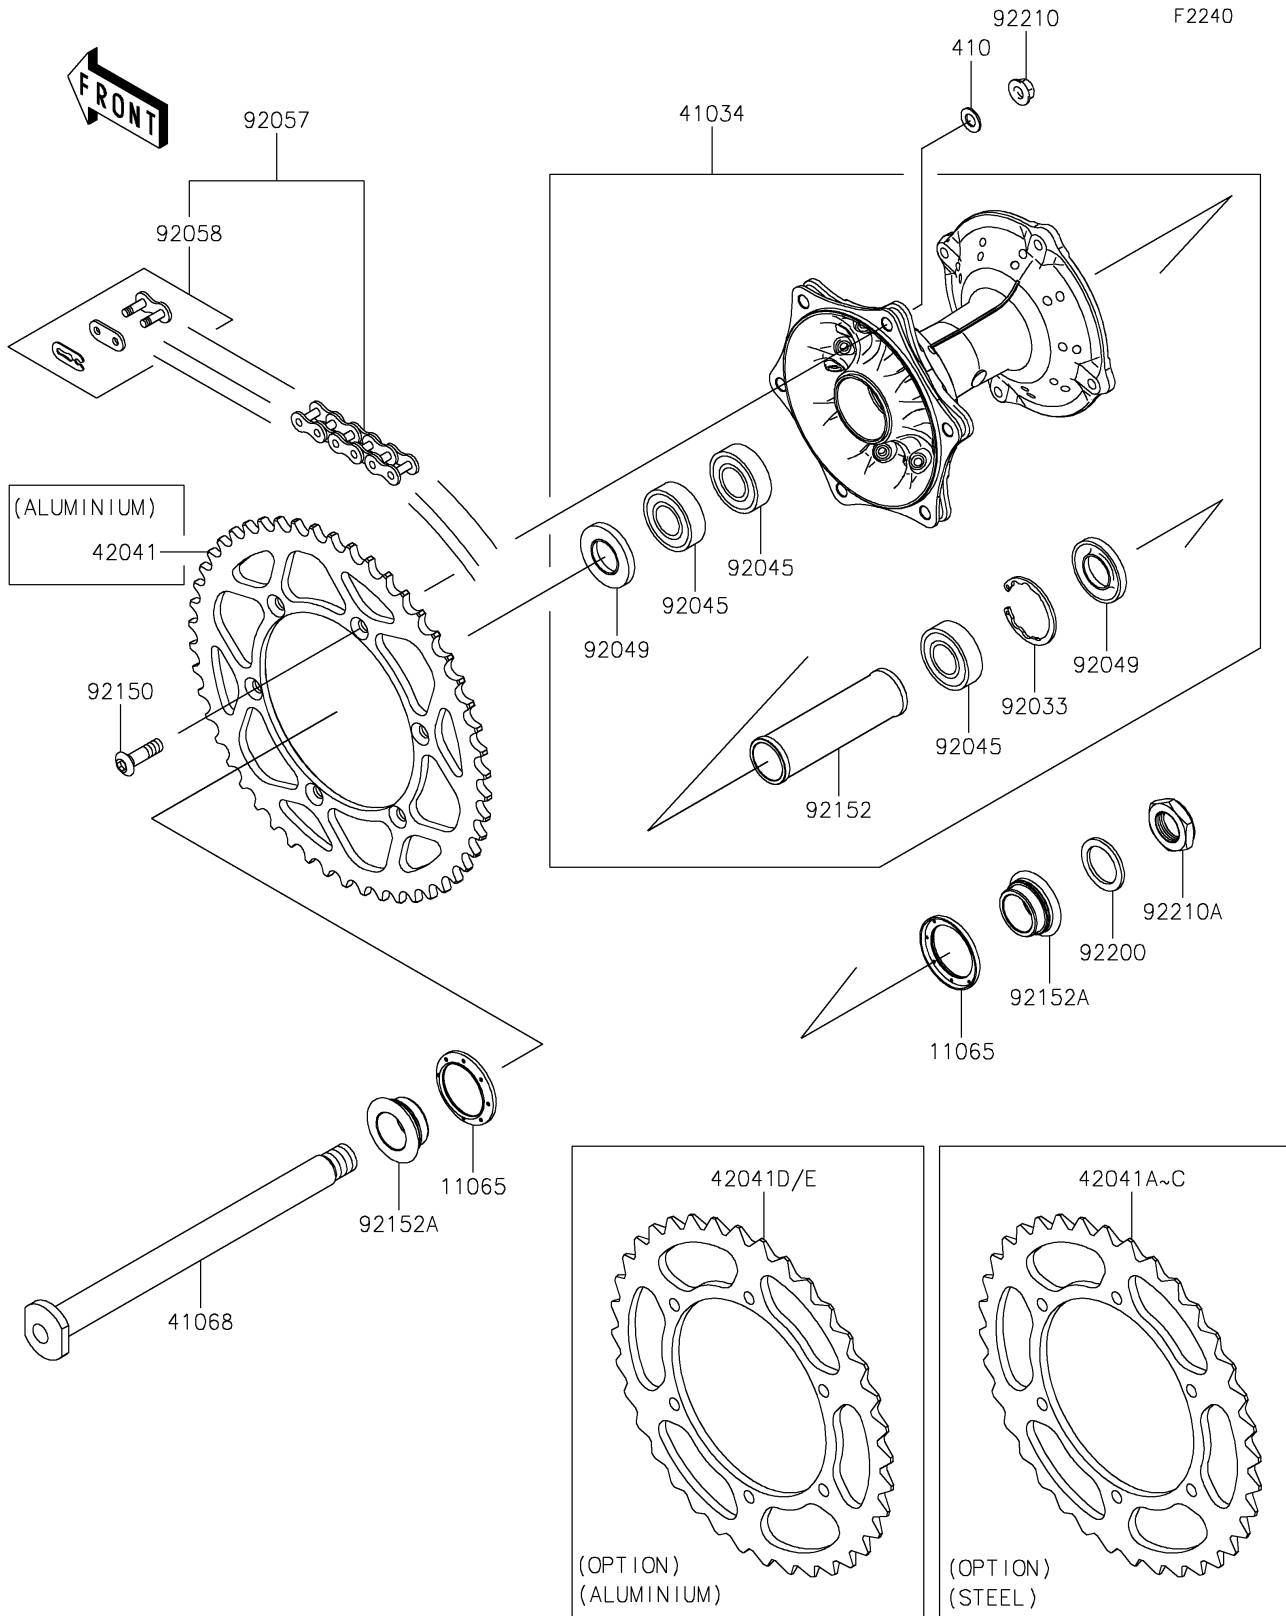

2023 KX™ 250

PARTS DIAGRAM

Rear Hub

2023 KX™ 250

PARTS LIST

Rear Hub

ITEM NAME

PART NUMBER

QUANTITY
