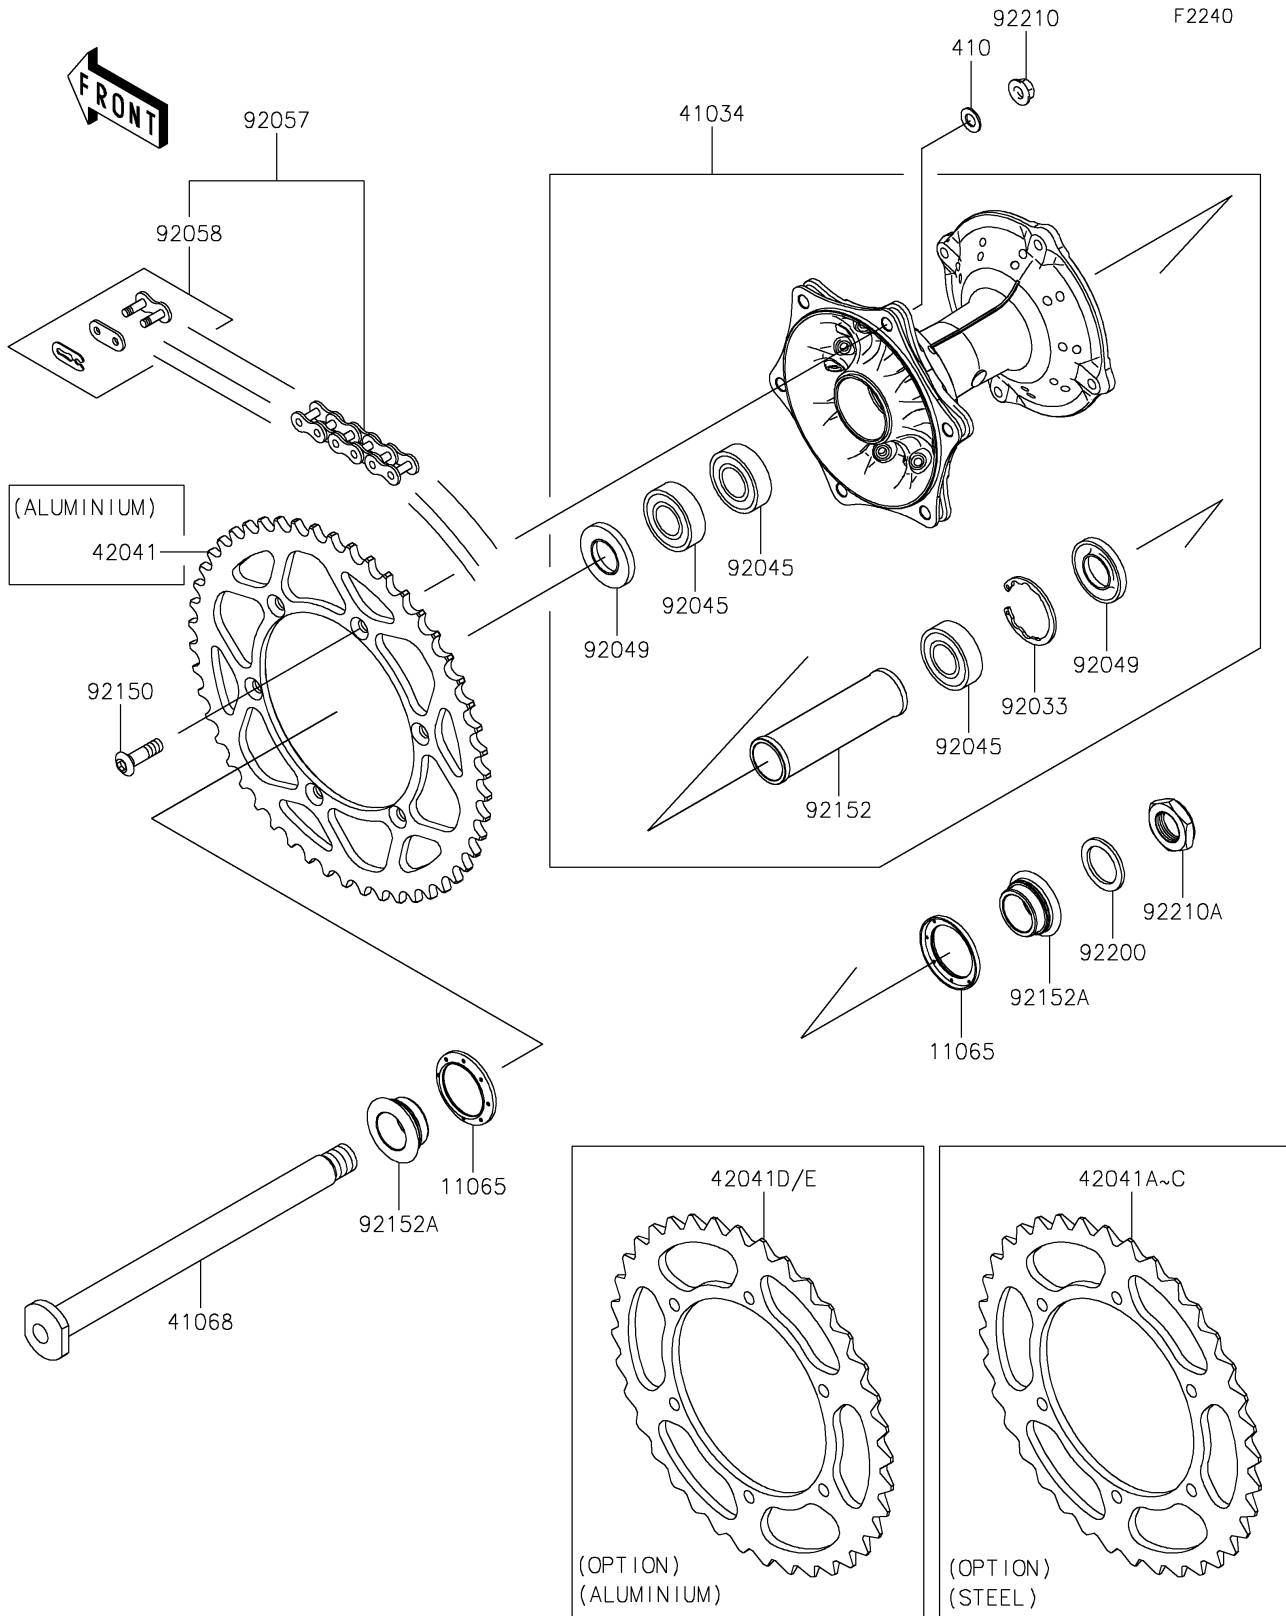

2024 KX™ 250 50th ANNIVERSARY EDITION

PARTS DIAGRAM

Rear Hub

2024 KX™ 250 50th ANNIVERSARY EDITION

PARTS LIST

Rear Hub

| ITEM NAME | PART NUMBER | QUANTITY |
|-----------|-------------|----------|
|-----------|-------------|----------|
