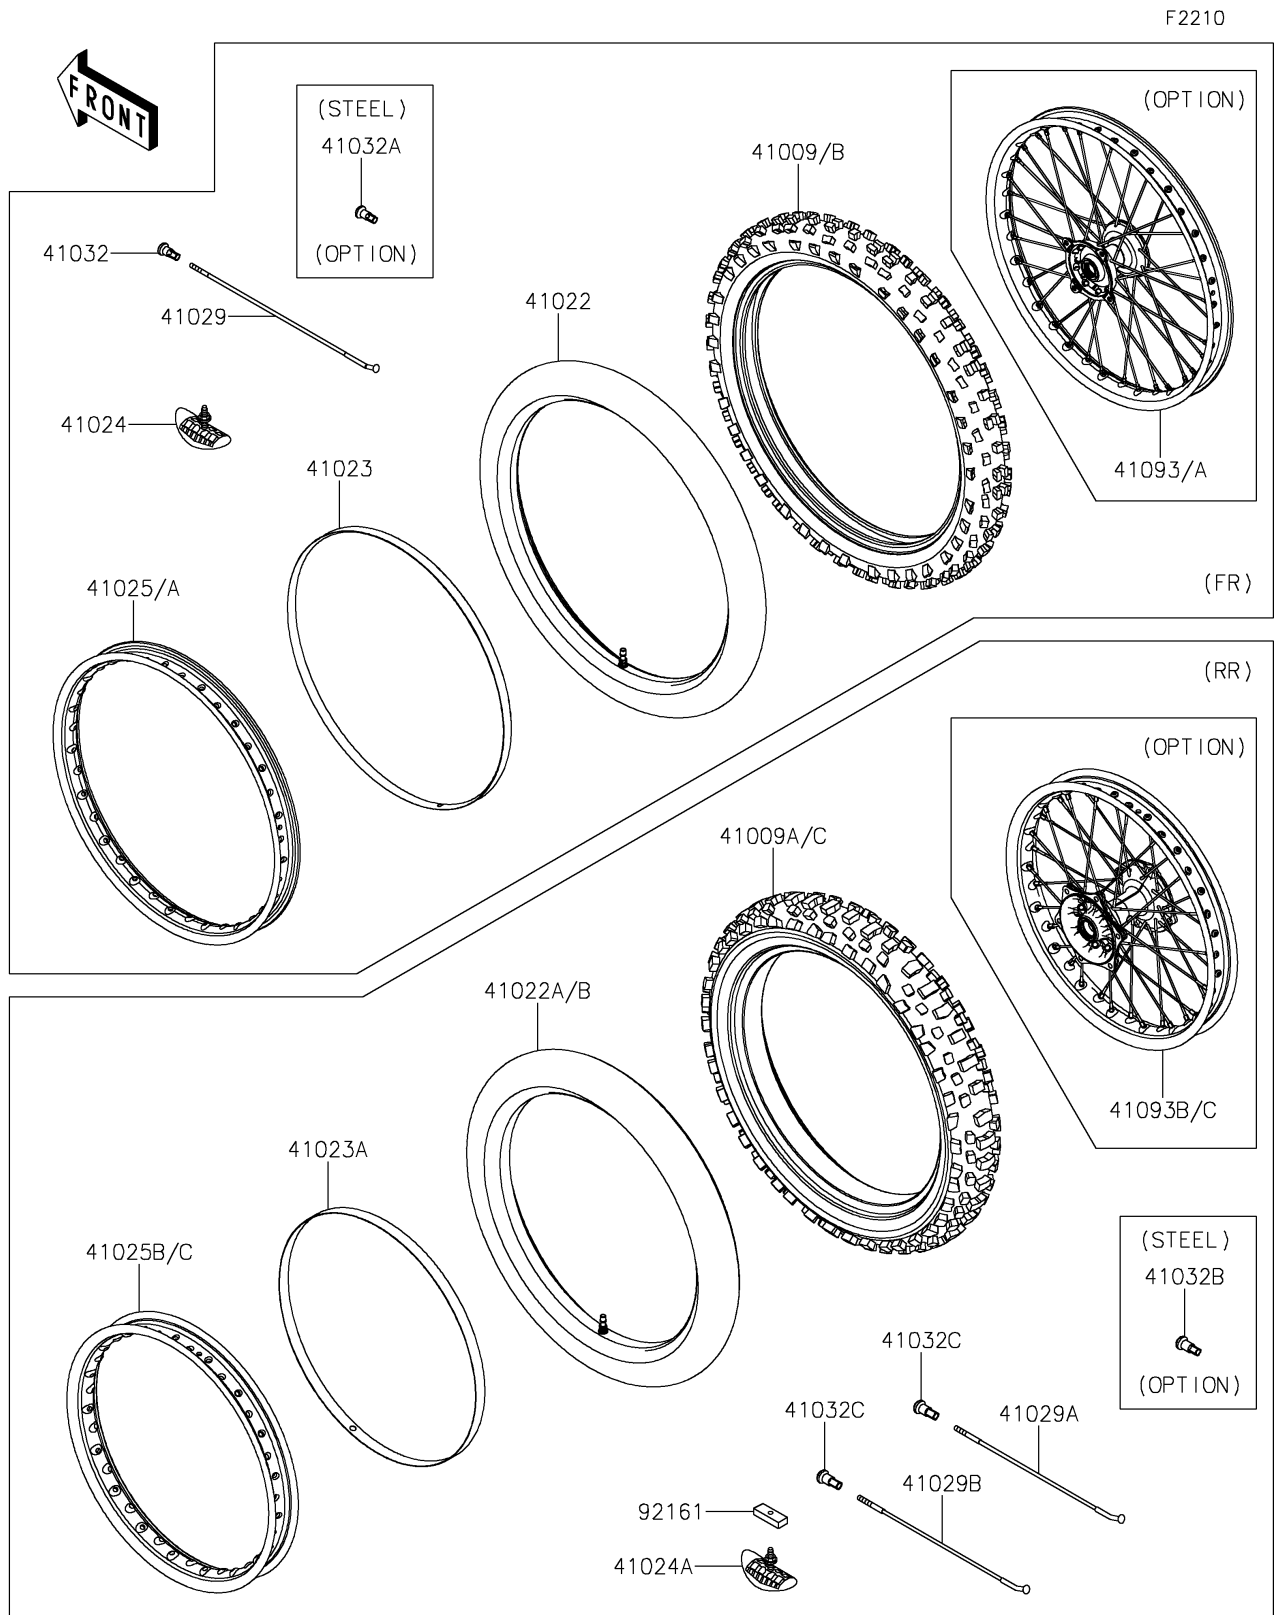

2024 KX™ 250 50th ANNIVERSARY EDITION

PARTS DIAGRAM

Wheels/Tires

2024 KX™ 250 50th ANNIVERSARY EDITION

PARTS LIST

Wheels/Tires

ITEM NAME	PART NUMBER	QUANTITY
-----------	-------------	----------
