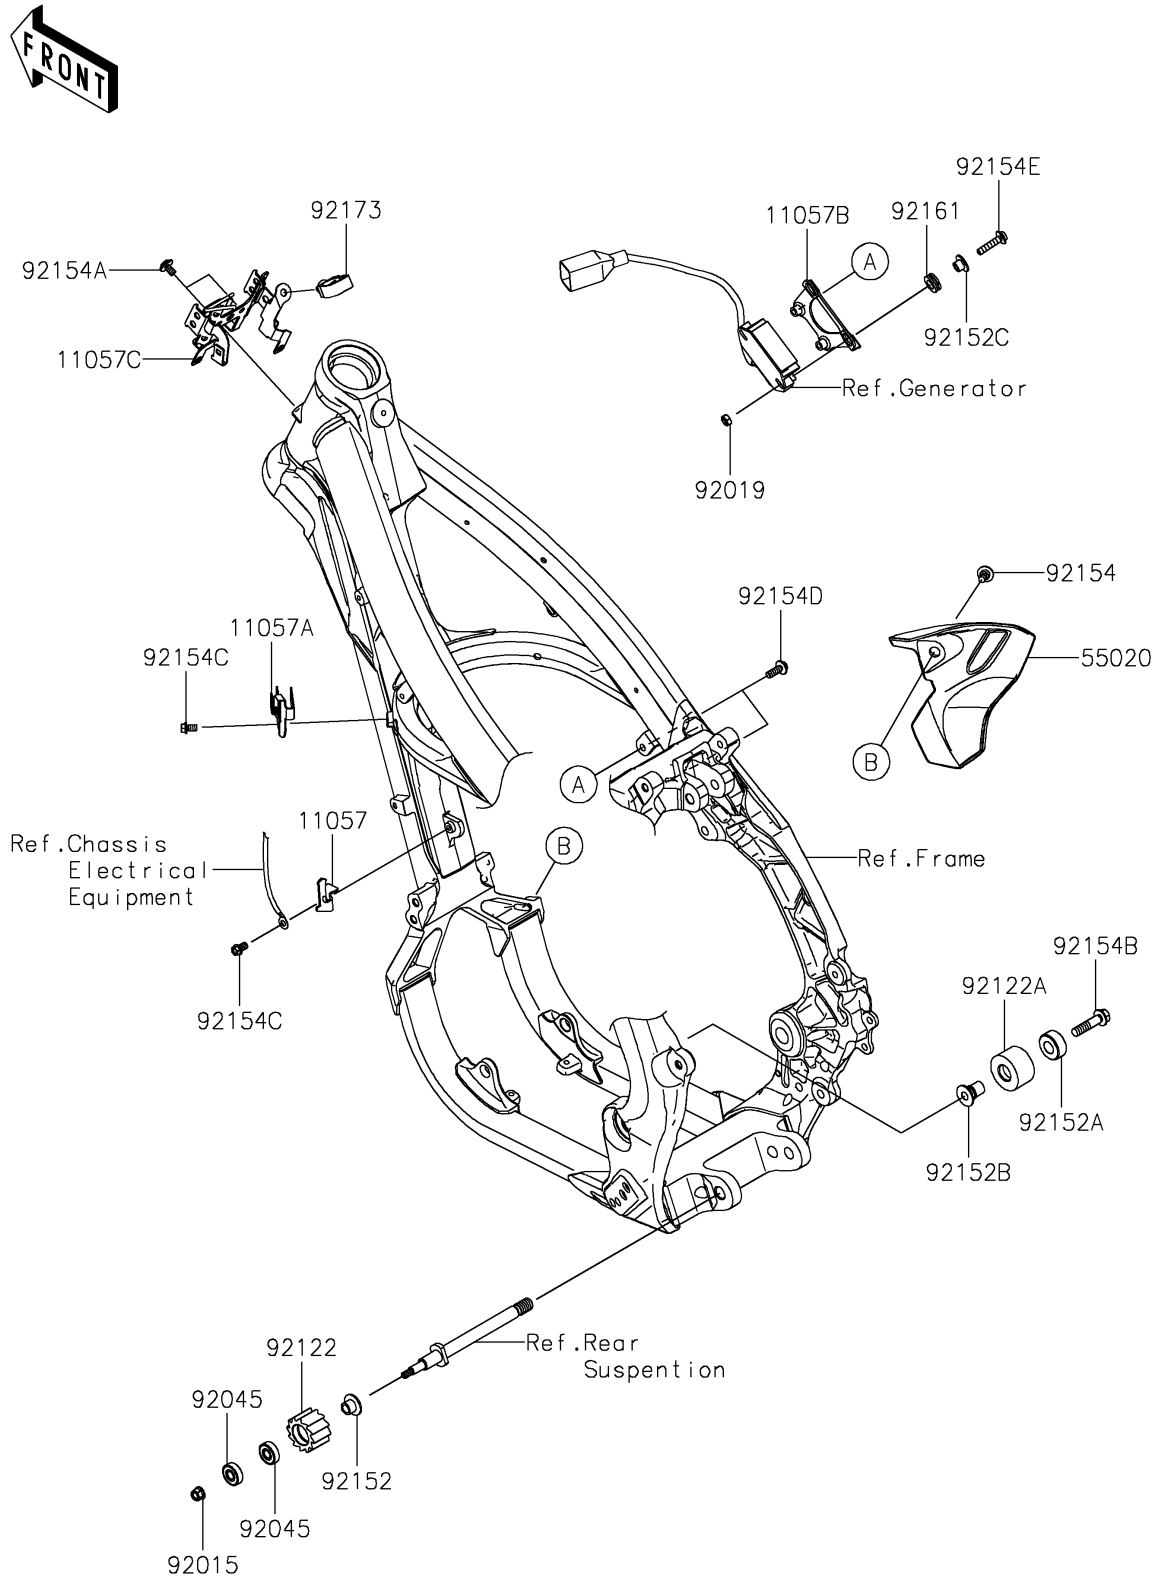

2024 KX™ 250 50th ANNIVERSARY EDITION

PARTS DIAGRAM

Frame Fittings

F2131

2024 KX™ 250 50th ANNIVERSARY EDITION

PARTS LIST

Frame Fittings

ITEM NAME	PART NUMBER	QUANTITY
-----------	-------------	----------
